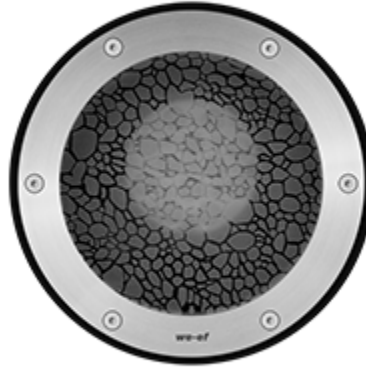

ETC130-GB LED ASC

611-3120

1/4

we-ef

Description

IP67. Inground LED uplight. Suitable for flush installation in concrete or earth. Drive Over rated. Offset gimbal mounted lamp module, with lockable aiming, 30° vertical tilt, and 360° horizontal rotation. Special effects can be realized with linear lens, flood lens, or color filters. ASC Anti Slip Coating.

Beam Type	symmetric, medium beam [M]
------------------	----------------------------

Light Source	LED-12/18W / 500 mA - 3000 K
---------------------	------------------------------

CRI	80
------------	----

611-3120

2/4

we-ef

Material Specification

Body:	Luminaire body constructed of deep drawn stainless steel. Outer housing composite material.
Weight (lbs):	18.20
Lens:	5/8 in thick Antislip Coating ASC tempered glass lens (Slip Resistance Class R10), max load 5 Tonnes
Colours:	 Stainless Steel
Gasket:	Silicone rubber gasket
Fasteners:	PCS polymer coated stainless steel
Ingress protection:	IP67
Impact protection:	IK10+
Corrosion protection:	5CE
Mounting:	Suitable for installation in concrete or earth. Suitable for walk-over and DRIVE-OVER applications. Proper drainage and foundation support must be provided.
Listings:	ETL listed. Suitable for wet locations.

Broadens light distribution in all planes. Does not fit in combination with [W] lens.

C1

■ 611-8037 IO-360-ETC130-GB-LED

3.86

Linear spread lens

Broadens light distribution in one plane only. Does not fit in combination with [W] lens.