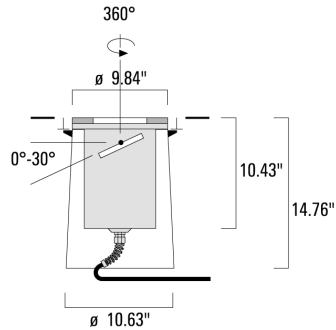

611-3120

2/4

we-ef

Material Specification

Body:	Luminaire body constructed of deep drawn stainless steel. Outer housing composite material.
Weight (lbs):	18.20
Lens:	5/8 in thick Antislip Coating ASC tempered glass lens (Slip Resistance Class R10), max load 5 Tonnes
Colours:	 Stainless Steel
Gasket:	Silicone rubber gasket
Fasteners:	PCS polymer coated stainless steel
Ingress protection:	IP67
Impact protection:	IK10+
Corrosion protection:	5CE
Mounting:	Suitable for installation in concrete or earth. Suitable for walk-over and DRIVE-OVER applications. Proper drainage and foundation support must be provided.
Listings:	ETL listed. Suitable for wet locations.