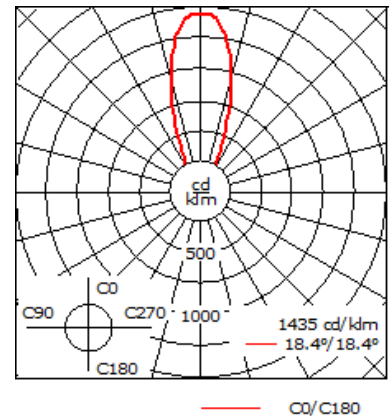

ETC130-GB LED ASC

611-3120

2/4

we-ef

Material Specification

Body:	Luminaire body constructed of deep drawn stainless steel. Outer housing composite material.
Weight (lbs):	18.20
Lens:	5/8 in thick Antislip Coating ASC tempered glass lens (Slip Resistance Class R10), max load 5 Tonnes
Colours:	Stainless Steel
Gasket:	Silicone rubber gasket
Fasteners:	PCS polymer coated stainless steel
Ingress protection:	IP67
Impact protection:	IK10+
Corrosion protection:	5CE
Mounting:	Suitable for installation in concrete or earth. Suitable for walk-over and DRIVE-OVER applications. Proper drainage and foundation support must be provided.
Listings:	ETL listed. Suitable for wet locations.

Electrical Specification

Power supply:	Integral [ECG] LED driver provides 120-277 volt range.
Termination:	Factory sealed termination chamber
Cable:	3 feet of flexible 18/3 cable