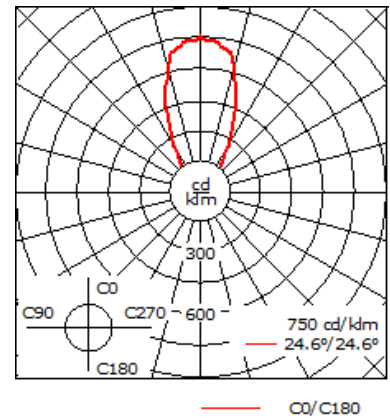

ETC130-GB LED ASC

611-3141

2/4

we-ef

Material Specification

Body:	Luminaire body constructed of deep drawn stainless steel. Outer housing composite material.
Weight (lbs):	18.20
Lens:	5/8 in thick Antislip Coating ASC tempered glass lens (Slip Resistance Class R10), max load 5 Tonnes
Colours:	Stainless Steel
Gasket:	Silicone rubber gasket
Fasteners:	PCS polymer coated stainless steel
Ingress protection:	IP67
Impact protection:	IK10+
Corrosion protection:	5CE
Mounting:	Suitable for installation in concrete or earth. Suitable for walk-over and DRIVE-OVER applications. Proper drainage and foundation support must be provided.
Listings:	ETL listed. Suitable for wet locations.

Electrical Specification

Power supply:	Integral [ECG] LED driver provides 120-277 volt range.
Termination:	Factory sealed termination chamber
Cable:	3 feet of flexible 18/3 cable