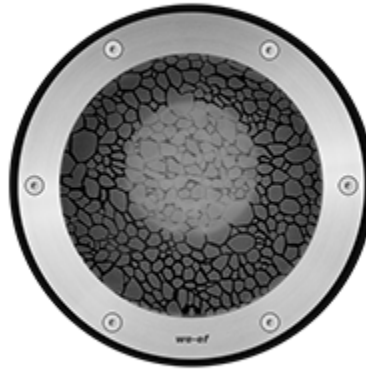

ETC130-GB LED ASC

611-3141

1/4

we-ef

Description

IP67. Inground LED uplight. Suitable for flush installation in concrete or earth. Drive Over rated. Offset gimbal mounted lamp module, with lockable aiming, 30° vertical tilt, and 360° horizontal rotation. Special effects can be realized with linear lens, flood lens, or color filters. ASC Anti Slip Coating.

Beam Type	symmetric, wide beam [W]
------------------	--------------------------

Light Source	LED-12/18W / 500 mA - 4000 K
---------------------	------------------------------

CRI	80
------------	----

Gear Type	electronic gear
------------------	-----------------

Body:	Luminaire body constructed of deep drawn stainless steel. Outer housing composite material.
Weight (lbs):	18.20
Lens:	5/8 in thick Antislip Coating ASC tempered glass lens (Slip Resistance Class R10), max load 5 Tonnes
Colours:	Stainless Steel
Gasket:	Silicone rubber gasket
Fasteners:	PCS polymer coated stainless steel
Ingress protection:	IP67
Impact protection:	IK10+
Corrosion protection:	5CE
Mounting:	Suitable for installation in concrete or earth. Suitable for walk-over and DRIVE-OVER applications. Proper drainage and foundation support must be provided.
Listings:	ETL listed. Suitable for wet locations.

Broadens light distribution in all planes. Does not fit in combination with [W] lens.

C1

■ 611-8037 IO-360-ETC130-GB-LED

3.86

Linear spread lens

Broadens light distribution in one plane only. Does not fit in combination with [W] lens.