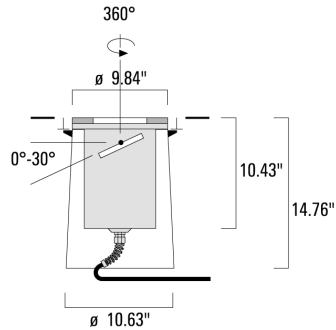

ETC130-GB LED ASC

611-3141

2/4

we-ef

Material Specification

Body:	Luminaire body constructed of deep drawn stainless steel. Outer housing composite material.
Weight (lbs):	18.20
Lens:	5/8 in thick Antislip Coating ASC tempered glass lens (Slip Resistance Class R10), max load 5 Tonnes
Colours:	Stainless Steel
Gasket:	Silicone rubber gasket
Fasteners:	PCS polymer coated stainless steel
Ingress protection:	IP67
Impact protection:	IK10+
Corrosion protection:	5CE
Mounting:	Suitable for installation in concrete or earth. Suitable for walk-over and DRIVE-OVER applications. Proper drainage and foundation support must be provided.
Listings:	ETL listed. Suitable for wet locations.

Electrical Specification

Power supply:	Integral [ECG] LED driver provides 120-277 volt range.
Termination:	Factory sealed termination chamber
Cable:	3 feet of flexible 18/3 cable