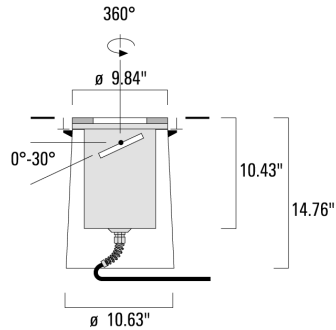

611-3121

2/4

we-ef

Material Specification

Body:	Luminaire body constructed of deep drawn stainless steel. Outer housing composite material.
Weight (lbs):	18.20
Lens:	5/8 in thick Antislip Coating ASC tempered glass lens (Slip Resistance Class R10), max load 5 Tonnes
Colours:	Stainless Steel
Gasket:	Silicone rubber gasket
Fasteners:	PCS polymer coated stainless steel
Ingress protection:	IP67
Impact protection:	IK10+
Corrosion protection:	5CE
Mounting:	Suitable for installation in concrete or earth. Suitable for walk-over and DRIVE-OVER applications. Proper drainage and foundation support must be provided.
Listings:	ETL listed. Suitable for wet locations.