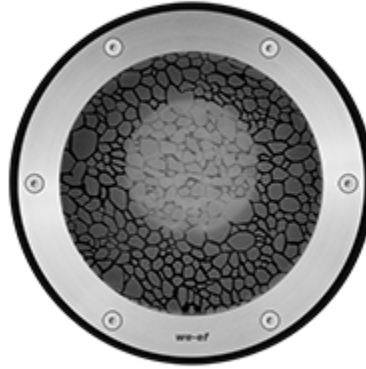

ETC130-GB LED ASC

611-3121

1/4

we-ef

Description

IP67. Inground LED uplight. Suitable for flush installation in concrete or earth. Drive Over rated. Offset gimbal mounted lamp module, with lockable aiming, 30° vertical tilt, and 360° horizontal rotation. Special effects can be realized with linear lens, flood lens, or color filters. ASC Anti Slip Coating.

Beam Type	symmetric, medium beam [M]
------------------	----------------------------

Light Source	LED-12/18W / 500 mA - 4000 K
---------------------	------------------------------

CRI	80
------------	----

611-3121

2/4

we-ef

Material Specification

Body:	Luminaire body constructed of deep drawn stainless steel. Outer housing composite material.
Weight (lbs):	18.20
Lens:	5/8 in thick Antislip Coating ASC tempered glass lens (Slip Resistance Class R10), max load 5 Tonnes
Colours:	Stainless Steel
Gasket:	Silicone rubber gasket
Fasteners:	PCS polymer coated stainless steel
Ingress protection:	IP67
Impact protection:	IK10+
Corrosion protection:	5CE
Mounting:	Suitable for installation in concrete or earth. Suitable for walk-over and DRIVE-OVER applications. Proper drainage and foundation support must be provided.
Listings:	ETL listed. Suitable for wet locations.

Broadens light distribution in all planes. Does not fit in combination with [W] lens.

C1

■ 611-8037 IO-360-ETC130-GB-LED

3.86

C1

Linear spread lens

Broadens light distribution in one plane only. Does not fit in combination with [W] lens.