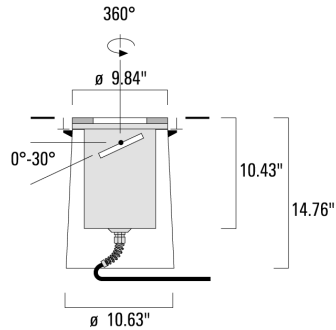

611-3115

2/4

we-ef

Material Specification

Body:	Luminaire body constructed of deep drawn stainless steel. Outer housing composite material.
Weight (lbs):	18.20
Lens:	5/8 in thick Antislip Coating ASC tempered glass lens (Slip Resistance Class R10), max load 5 Tonnes
Colours:	 Stainless Steel
Gasket:	Silicone rubber gasket
Fasteners:	PCS polymer coated stainless steel
Ingress protection:	IP67
Impact protection:	IK10+
Corrosion protection:	5CE
Mounting:	Suitable for installation in concrete or earth. Suitable for walk-over and DRIVE-OVER applications. Proper drainage and foundation support must be provided.
Listings:	ETL listed. Suitable for wet locations.