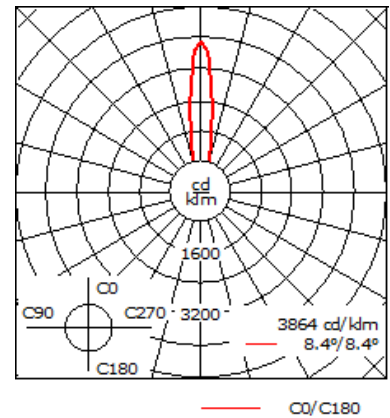

ETC130-GB LED ASC

611-3115

2/4

we-ef

Material Specification

Body:	Luminaire body constructed of deep drawn stainless steel. Outer housing composite material.
Weight (lbs):	18.20
Lens:	5/8 in thick Antislip Coating ASC tempered glass lens (Slip Resistance Class R10), max load 5 Tonnes
Colours:	Stainless Steel
Gasket:	Silicone rubber gasket
Fasteners:	PCS polymer coated stainless steel
Ingress protection:	IP67
Impact protection:	IK10+
Corrosion protection:	5CE
Mounting:	Suitable for installation in concrete or earth. Suitable for walk-over and DRIVE-OVER applications. Proper drainage and foundation support must be provided.
Listings:	ETL listed. Suitable for wet locations.

Electrical Specification

Power supply:	Integral [ECG] LED driver provides 120-277 volt range.
Termination:	Factory sealed termination chamber
Cable:	3 feet of flexible 18/3 cable