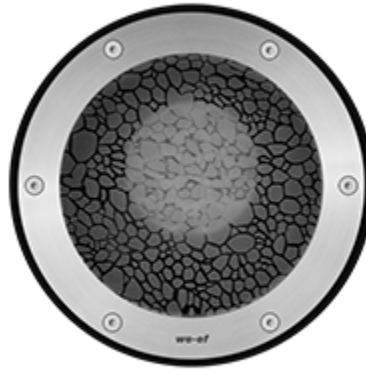

ETC130-GB LED ASC

611-3115

1/4

we-ef

Description

IP67. Inground LED uplight. Suitable for flush installation in concrete or earth. Drive Over rated. Offset gimbal mounted lamp module, with lockable aiming, 30° vertical tilt, and 360° horizontal rotation. Special effects can be realized with linear lens, flood lens, or color filters. ASC Anti Slip Coating.

Beam Type	symmetric, very narrow beam [VN]
------------------	----------------------------------

Light Source	LED-12/18W / 500 mA - 4000 K
---------------------	------------------------------

CRI	80
------------	----

611-3115

2/4

we-ef

Material Specification

Body:	Luminaire body constructed of deep drawn stainless steel. Outer housing composite material.
Weight (lbs):	18.20
Lens:	5/8 in thick Antislip Coating ASC tempered glass lens (Slip Resistance Class R10), max load 5 Tonnes
Colours:	 Stainless Steel
Gasket:	Silicone rubber gasket
Fasteners:	PCS polymer coated stainless steel
Ingress protection:	IP67
Impact protection:	IK10+
Corrosion protection:	5CE
Mounting:	Suitable for installation in concrete or earth. Suitable for walk-over and DRIVE-OVER applications. Proper drainage and foundation support must be provided.
Listings:	ETL listed. Suitable for wet locations.

Broadens light distribution in all planes. Does not fit in combination with [W] lens.

C1

■ 611-8037 IO-360-ETC130-GB-LED

3.86

C1

Linear spread lens

Broadens light distribution in one plane only. Does not fit in combination with [W] lens.