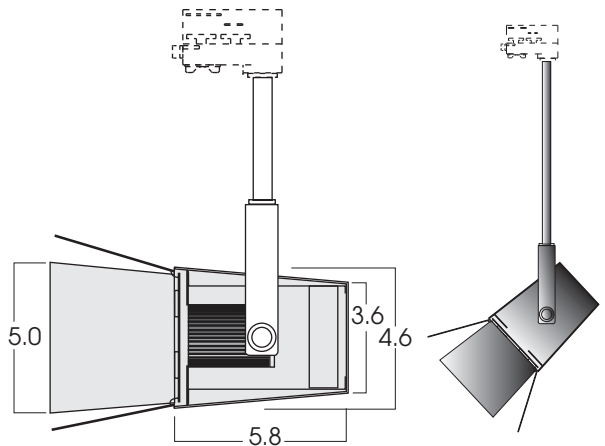

**INFINIUM™ PULSE TECH**  
**PHOTO STYLE TRACK**  
 14 WATT MAXIMUM

**PRODUCT INFORMATION:**

- Photo style LED track fixture.
- Infinium™ Pulse Tech features integral air-cooling technology.
- 50,000 hours rated system life means low maintenance.
- High flux density 14w LED.
- All LED modules are replaceable and upgradable.
- Equivalent to 50w MR16, 20w Metal Halide, and 75w incandescent lamps.
- Manufactured and tested to UL Standard No. 1598.

\* Shown with Optional Stem Mounting

MODEL	LED	KELVIN	BEAM	VOLTS	ADAPTOR	FINISH	ACCESSORIES*
<b>STQ16LED-</b> Spectrum Lighting Infinium™ Pulse Tech LED	<b>14w</b>	<b>2K</b> -2700 Kelvin 80-CRI 340-Lumens <b>3K</b> -3200 Kelvin 90-CRI 350-Lumens <b>4K</b> -4100 Kelvin 70-CRI 420-Lumens	<b>12D</b> <b>21D</b> <b>38D</b>	<b>E1</b> -Electronic, 120v <b>E2</b> -Electronic, 277v <b>D1</b> -Dimming, 120v <b>D2</b> -Dimming 277v	<b>GES66</b> -120v, 1 or 2 Circuit/1 Neutral <b>TEK100</b> -120v, 2 Circuit/ 2 Neutral <b>HTEK100</b> -277v, 2 Circuit/ 2 Neutral <b>GA100</b> -120v, 3 Circuit/ 2 Neutral <b>GES70</b> -Monopoint Canopy	<b>MT</b> -Mini Textured Silver <b>MB</b> -Matte Black <b>MW</b> -Matte White <b>CC</b> -Custom Color  *See SPECTRUM color chart for a full list of colors  (MT/MB/-with black adaptor & cord MW-with white adaptor & cord)	<b>LN20</b> -Lens (see lens pages) <b>SN20</b> -Snoot <b>HL20</b> -Hex Louver <b>6STEM</b> -6" Stem <b>12STEM</b> -12" Stem <b>18STEM</b> -18" Stem <b>24STEM</b> -24" Stem  *Accessory & Stem finish will match fixture.
<b>STQ16LED</b>	<b>14W</b>	<b>3K</b>	<b>21D</b>	<b>E1</b>	<b>TEK100</b>	<b>MT</b>	<b>HL20</b>

Dimensions shown are nominal. Spectrum Lighting is continually improving products and reserves the right to make changes that will not alter performance or appearance with or without written notice.

<b>PROJECT:</b>	<b>TYPE:</b>
<b>CAT. NO.:</b>	