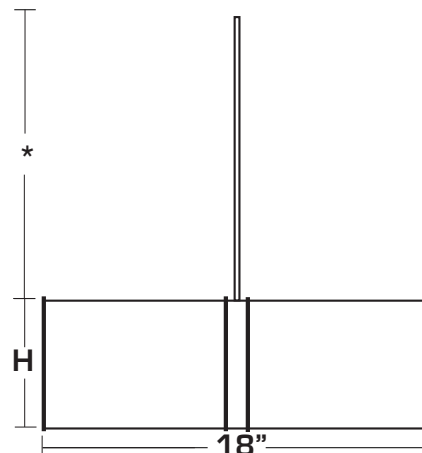

Model # 16-0518

Batten Drum - Closed Style

DIAMETER

- 18"

HEIGHT

Standard:

- 8" • 10"
- 12" • 18"

Custom:

Standard:

- **AC - Aircraft cable**, 10 ft
- **SM - Stem mount**, 36"

OTHER OPTIONS

- **DB - Dimming ballasts**, contact Barbican with manufacturer's model number for pricing and voltage options.

SPECIFY CHART

Order Example:

15-104 / 12 / CM / 0-0 / 010 / TT059 / BA / CFL26 / 120

Shown above:
Cream, trimless drum with oak slates.

*Stem length comes standard as 10ft cable/cord or 36" stem, specify if a greater length is required