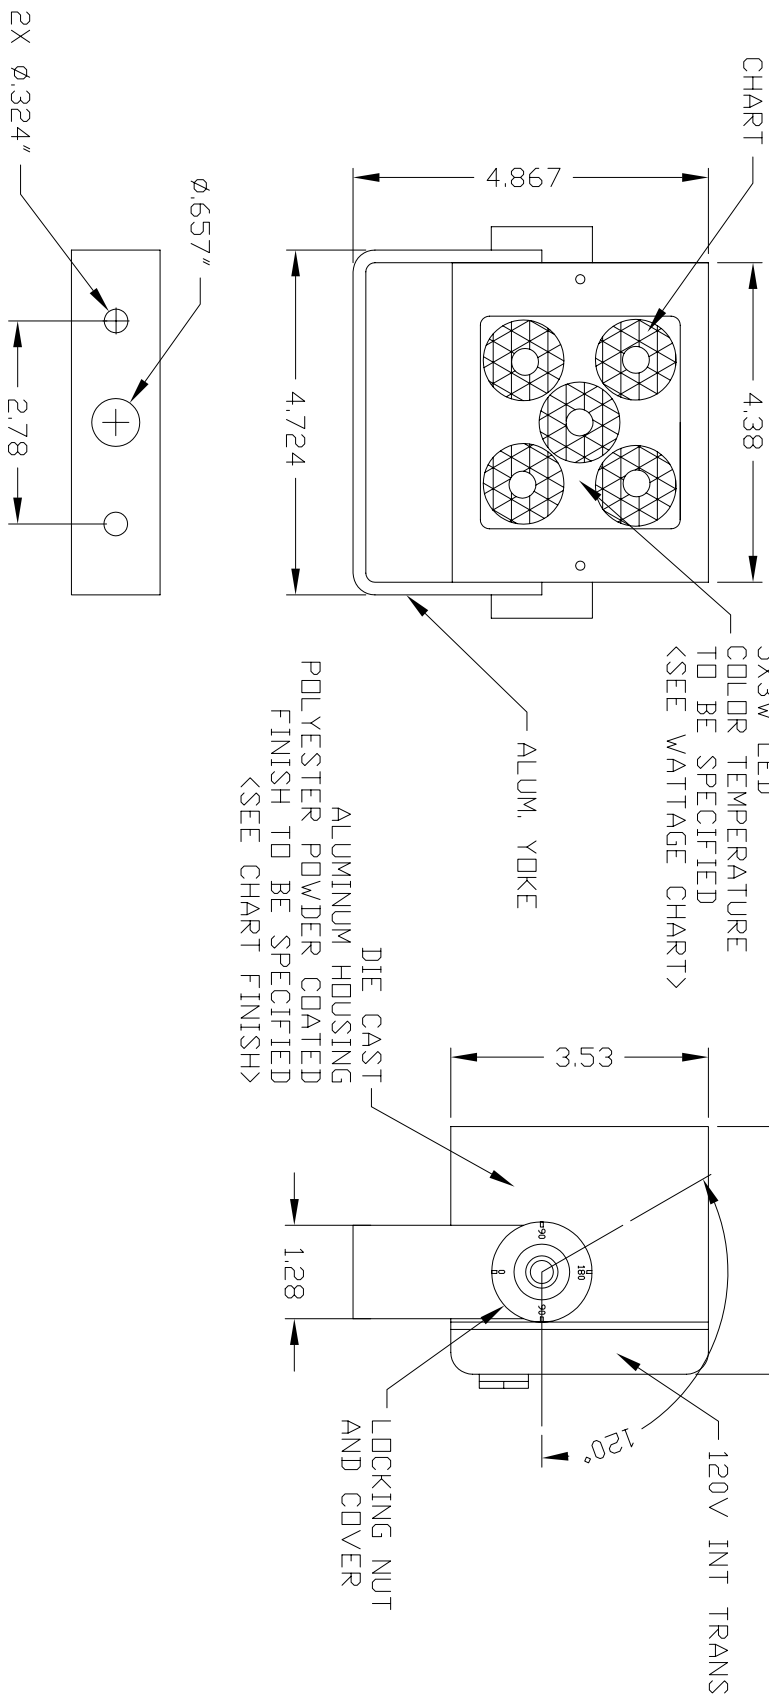

<b>SERIES</b> XXX	<b>LAMP TYPE</b> X	<b>WATTAGE</b> XX	<b>BODY</b> X	<b>FINISH</b> XX	<b>GRILL</b> X	<b>BALLAST</b> X	<b>LENS</b> X	<b>OPTION</b> XX
LWN-GIZMD NAND LED	L-LED	DG- 5X3W WARM WHITE DH- 5X3W NEUTRAL WHITE	B-ADJUSTABLE FLOOD LIGHT MOUNT	78-TEXTURED BLACK EW-EURO WHITE 10-SILVER 99-CUSTOM	0-NONE	T-120V TRANSFORMER INTEGRAL	T-CLEAR TEMP GLASS	0-NONE(NAR. 10°) L-LINEAR SPREAD VERTICAL(9°x39°) M-LINEAR SPREAD HORIZ. (39°x9°) K-WIDE BEAM(38°)

VARIABLE LIGHT DISTRIBUTION  
STANDARD NARROW10°  
USE '0' IN OPTION.  
FOR OTHER OPTIONS REFER TO OPTIONS CHART

CSA LISTED; WET LABEL IP65

Title: GIZMD NAND  
LWN-L\_\_B\_\_OTT\_0

- NOTES:
1. IT IS THE CONTRACTORS RESPONSIBILITY TO SUPPLY AND INSTALL SUITABLE MOUNTING METHOD
  2. DRAWING SUBJECT TO CHANGE.

Drawn By: M.R.F	Date: 12-17-09
Sheet 1 OF 1	Scale: 1:1
Dwg. No. LWN-S001	Rev. 1