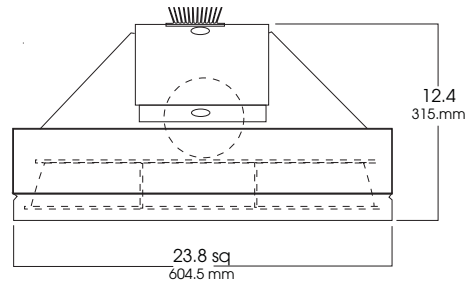

LUMEN MAX-24" x24" GRID CEILING QL

INDUCTION 165 WATT MAX

PRODUCT INFORMATION:

- The *LUMEN MAX-24 SQUARE* is designed for installation in 2 x 2 grid ceilings.
- Ultra-Long Life 100,000 hours rated average life.
- Crisp White Light 80+ CRI.
- Choice of color temperatures, 3K, 4K, or 5K.
- No Color Shift.
- Instant (Re)start.
- Operates in Hot and Cold Environments.
- Manufactured and tested to UL standard No. 1598.

MODEL	WATT	KELVIN	BALLAST	DIFFUSER	LENS	MOUNTING
LM2424DU 2" X 2" Square for Grid ceiling	55 85 165	3K -3000° K 4K -4000° K 5K -5000° K	G1 -Generator, 120v G2 -Generator, 277v	9C -9 Cell Parabolic 16C -16 Cell Parabolic	GL24 -Clear Glass PG24 -Prismatic Glass GL24SQ -Clear Tempered Glass Lens	GRID -For T- Bar Grid Ceiling
LM2424DU	85	3K	G1	9C	GL24	GRID