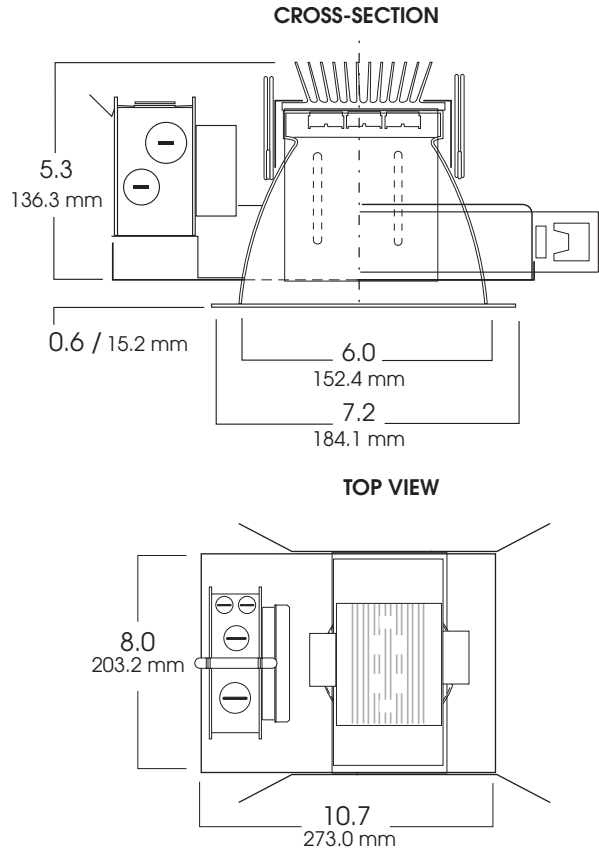

INFINIUM™ LED 6" SERIES LED DOWNLIGHT 18 WATT MAX

FEATURES & SPECIFICATIONS:

- Powerful LED assembly in efficient parabolic trim with excellent cutoff.
- **All LED modules and drivers are replacable and up-gradeable.**
- 50,000 hours rated LED life.
- Trim supports a variety of lens /accessory options.
- Intended for Non-IC new construction.
- Frame constructed of 20 ga. aluminum.
- Supplied with 27" long, heavy ga. galvanized steel bar hangers.
- Electronic driver 120 Volt standard.
- UL Listed for Damp Locations.
- For options detail, see page numbers listed below.

Max Ceiling Thickness: 1.5 (38.1 mm)
 Ceiling Cutout: 6.6Ø (167.6 mm Ø)
 Fixture Weight: 5.0 lbs

SERIES	LED	LUMENS	TEMPERATURE	VOLTAGE	OPTIONS	TRIM / FINISH	TRIM OPTIONS
SGE6LED- Spectrum Gold 6" LED Downlight	9w	350	3K -3000 Kelvin (2720-3040K)	E1 -120 Volt E2 -277 Volt	BH6 -Expandable Bar Hangers, 6" - 12" BH12 -Expandable Bar Hangers, 12" - 24" CB24 -C-Channel bars 1-470 FS -Fusing CCEA -Chicago Ceiling Plenum CCEA 1-480 CR -Corrosion Resistant 1-460 PR -Plaster Ring 1-430 SCA -Slope Ceiling Adaptor TBC -T-bar clips 1-475 EMLED -Emergency Back-up Battery DIMLED -LED Dimming Module	AR6455-MW -Matte White (standard) SG -Semi-Diffuse Low Iridescent CL -Clear Bright Alzak GO -Gold Alzak HZ -Matte Low Iridescent PW -Pewter Alzak UM -Umber Alzak WE -Wheat Alzak BL -Black Finish PF -Polished Flange BB -Black Micro Baffle WB -White Micro Baffle	FM -Diffuse Microlens GS -Gasket SO -Micro Prism Industrex™ lens DEC -Decorative Trims Available-see Trim Pages
	12w	650					
	15w	925					
	18w	1530					
SGE6LED	12W		3K	E1	EMLED	AR6455 SG	GS

Dimensions shown are nominal. Spectrum Lighting is continually improving products and reserves the right to make changes that will not alter performance or appearance with or without written notice.

PROJECT:	TYPE:
CAT. NO.:	