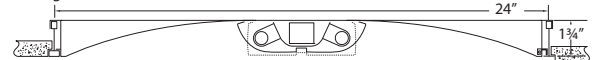

Certification

UL Listed, IBEW (Local 3) Union-made in the USA.

Technical Drawings

Fixed grid 1'x4'x1 3/4"

Fixed grid 1'x4'x3"

Fixed grid 2'x2'x1 3/4" or 2'x4'x1 3/4"

Fixed grid 2'x2'x3" or 2'x4'x3"

See Install from Below details on page 2.

Ordering

Example: NOL 22 G9 2 T5 GEB10IS 120 RWF

Series	Size	Ceiling type	No. of lamps	Lamp type	Ballast	Voltage	Shielding	Options				
NOL NOL	14 1' x 4'	G9 9/16" wide inverted tee	1 ¹	T5	GEB10IS Standard instant start	120	RCL Rounded clear	EL5 ¹ Iota ISL28, 450 lumens (14W T5 & 24W T5HO)	RED Red insert			
	22 2' x 2'		2									
	24 2' x 4'	3 ²	T5HO	277						RCO Rounded clear with overlay	EL8 ³ Iota ISL54, 800 lumens (28/54W T5/T5HO)	BLUE Blue insert
		G15 15/16" wide inverted tee			GEB10DIM Dimming (specify)		RCF Rounded clear frost	EL14 ^{1,3} Iota ISL540, 1300 lumens (54W T5HO only)	GREEN Green insert			
		DF 9/16" slot grid			DMHL3D Lutron Hi-lume® 3D		RWF Rounded white frost	Z Install from below	CP Chicago plenum			
					ECO10 Lutron Eco-10®		SCF Squared clear frost	LP830 830 lamps installed	AR ⁴ Air return			
					ECOS Lutron Eco System®		SWF Squared white frost	LP835 835 lamps installed	WH6 6' prewired whip			
					S5 SIMPLY5			LP841 841 lamps installed				
								RP Round perforated insert				
								SP Square perforated insert				
								OP Oblong perforated insert				

Notes

- Increases fixture depth to 3".
- Consult factory for lamp and ballast compatibility.
- EL14 will be a remote ballast assembly.
- AR option not available with Z option.

MARK ARCHITECTURAL LIGHTING