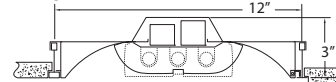

Certification

UL Listed, IBEW (Local 3) Union-made in the USA.

Technical Drawings

Fixed grid 1'x4'x1 3/4"

Fixed grid 1'x4'x3"

Fixed grid 2'x2'x1 3/4" or 2'x4'x1 3/4"

Fixed grid 2'x2'x3" or 2'x4'x3"

See Install from Below details on page 2.

Ordering

Example: NOL 22 G9 2 T5 GEB10IS 120 RWF

Series	Size	Ceiling type	No. of lamps	Lamp type	Ballast	Voltage	Shielding	Options				
NOL NOL	14 1' x 4'	G9 9/16" wide inverted tee	1 ¹	T5	GEB10IS Standard instant start	120	RCL Rounded clear	EL5 ¹ Iota ISL28, 450 lumens (14W T5 & 24W T5HO)	RED Red insert			
	22 2' x 2'		2									
	24 2' x 4'	3 ²	T5HO	277						RCO Rounded clear with overlay	EL8 ³ Iota ISL54, 800 lumens (28/54W T5/T5HO)	BLUE Blue insert
		G15 15/16" wide inverted tee			GEB10DIM Dimming (specify)		RCF Rounded clear frost	EL14 ^{1,3} Iota ISL540, 1300 lumens (54W T5HO only)	GREEN Green insert			
		DF 9/16" slot grid			DMHL3D Lutron Hi-lume® 3D		RWF Rounded white frost	Z Install from below	CP Chicago plenum			
					ECO10 Lutron Eco-10®		SCF Squared clear frost	LP830 830 lamps installed	AR ⁴ Air return			
					ECOS Lutron Eco System®		SWF Squared white frost	LP835 835 lamps installed	WH6 6' prewired whip			
					S5 SIMPLY5			LP841 841 lamps installed				
								RP Round perforated insert				
								SP Square perforated insert				
								OP Oblong perforated insert				

Notes

- Increases fixture depth to 3".
- Consult factory for lamp and ballast compatibility.
- EL14 will be a remote ballast assembly.
- AR option not available with Z option.

MARK ARCHITECTURAL LIGHTING