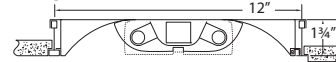

Ballast

Thermally protected Class P energy-saving electronic ballast.

Mounting

Accommodates 9/16" slot grid, 15/16" inverted tee, or 9/16" inverted tee. Room-side access. Install-from-below option available.

Certification

UL Listed, IBEW (Local 3) Union-made in the USA.

Technical Drawings

Fixed grid 1'x4'x1 3/4"

Fixed grid 1'x4'x3"

Fixed grid 2'x2'x1 3/4" or 2'x4'x1 3/4"

Fixed grid 2'x2'x3" or 2'x4'x3"

See Install from Below details on page 2.