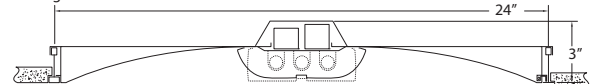

Certification

UL Listed, IBEW (Local 3) Union-made in the USA.

Technical Drawings

Fixed grid 1'x4'x1 3/4"

Fixed grid 1'x4'x3"

Fixed grid 2'x2'x1 3/4" or 2'x4'x1 3/4"

Fixed grid 2'x2'x3" or 2'x4'x3"

See Install from Below details on page 2.

Ordering

Example: NOL 22 G9 2 T5 GEB10IS 120 RWF

Series	Size	Ceiling type	No. of lamps	Lamp type	Ballast	Voltage	Shielding	Options				
NOL NOL	14 1' x 4'	G9 9/16" wide inverted tee	1 ¹	T5	GEB10IS Standard instant start	120	RCL Rounded clear	EL5 ¹ Iota ISL28, 450 lumens (14W T5 & 24W T5HO)	RED Red insert			
	22 2' x 2'		2									
	24 2' x 4'	3 ²	T5HO	277						RCO Rounded clear with overlay	EL8 ³ Iota ISL54, 800 lumens (28/54W T5/T5HO)	BLUE Blue insert
		G15 15/16" wide inverted tee			GEB10DIM Dimming (specify)		RCF Rounded clear frost	EL14 ^{1,3} Iota ISL540, 1300 lumens (54W T5HO only)	GREEN Green insert			
		DF 9/16" slot grid			DMHL3D Lutron Hi-lume® 3D		RWF Rounded white frost	Z Install from below	CP Chicago plenum			
					ECO10 Lutron Eco-10®		SCF Squared clear frost	LP830 830 lamps installed	AR ⁴ Air return			
					ECOS Lutron Eco System®		SWF Squared white frost	LP835 835 lamps installed	WH6 6' prewired whip			
					S5 SIMPLY5			LP841 841 lamps installed				
								RP Round perforated insert				
								SP Square perforated insert				
								OP Oblong perforated insert				

Notes

- Increases fixture depth to 3".
- Consult factory for lamp and ballast compatibility.
- EL14 will be a remote ballast assembly.
- AR option not available with Z option.

MARK ARCHITECTURAL LIGHTING