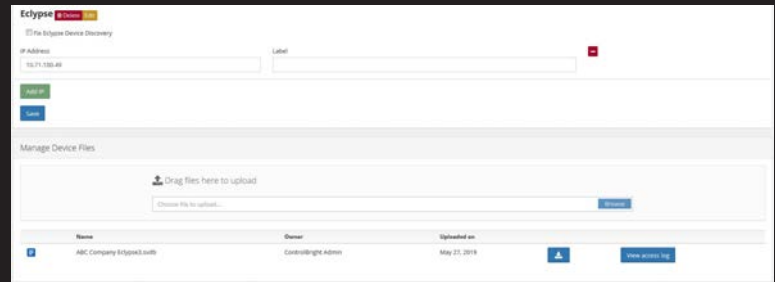

Sensorview Database Backup

“The ability for technical support to adjust, troubleshoot, and reboot our nECY remotely provides huge time and cost savings for our organization.”

**- Bill Westervelt
Facilities Manager**

CONTROLBRIGHT

888-929-9936

controlbright.com

info@controlbright.com

5019 Airport Rd. Hermantown, MN 55811