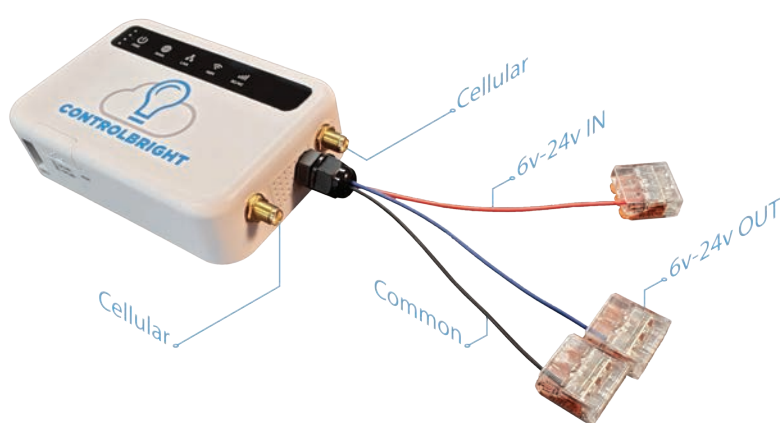

The ControlBright Remote Access Gateway (Football), is a small cellular device, about the size of a deck of cards. This device is installed into the nECY metal enclosure, and connects via USB for power, OR via the 24v nECY power supply. When connected to the 24v nECY PSU, remote reboot functionality is available, providing a hard power cycle should the nECY become unresponsive.

## Security

- Traffic between the user and cloud is protected using AES encryption
- Traffic between the nECY and the cloud is protected using AES encryption
- ControlBright Cloud Portal is protected using SSL encryption
- IT groups may request a list of required public IP's and Ports that are necessary for access, significantly reducing attack vectors

# Specifications

**CONTROLBRIGHT**  
Where Light meets the Cloud™

## Football Specifications

- USB or 6v-24v DC Power Input
- LAN port supports DHCP Server
- WAN port accepts DHCP or static IP
- Cellular Connectivity via T-Mobile or AT&T
- 802.11b/g/n, including repeater mode
- Solid state, no moving parts
- 2.8"W x 4"D x 1"H