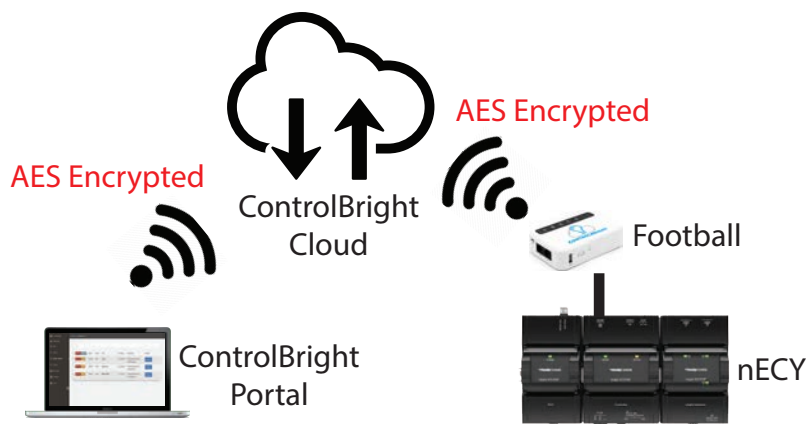

CONTROLBRIGHT

Where Light meets the Cloud™

ControlBright is a revolutionary cloud controlled, remote access platform. Designed for the Acuity nLight® Eclipse® lighting control system, ControlBright enables secure, offsite access for techs and building owners alike.

The ControlBright Remote Access Gateway (Football), is a small cellular device, about the size of a deck of cards. This device is installed into the nECY metal enclosure, and connects via USB for power, OR via the 24v nECY power supply. When connected to the 24v nECY PSU, remote reboot functionality is available, providing a hard power cycle should the nECY become unresponsive.

The ControlBright portal allows the user to view their nECY's through a unified interface and connect to each nECY as required. All connectivity is secured via AES and SSL encryption.

Features

- Compatible with nGWY2 and nECY systems
- Cloud-controlled, manage sites from anywhere
- All traffic encrypted via AES and SSL
- Remote hard powercycle built-in
- Powered via USB or external 6v-24v DC PSU
- Supports T-Mobile or AT&T cellular service
- Over-the-Air firmware updates

Benefits

- Eliminate costly technician dispatches
- Enable faster support response time
- Allow non-responsive nECY units to be rebooted
- Cellular connectivity is not reliant on local networks

Security

- Traffic between the user and cloud is protected using AES encryption
- Traffic between the nECY and the cloud is protected using AES encryption
- ControlBright Cloud Portal is protected using SSL encryption
- IT groups may request a list of required public IP's and Ports that are necessary for access, significantly reducing attack vectors

CONTROLBRIGHT

888-929-9936

controlbright.com

info@controlbright.com