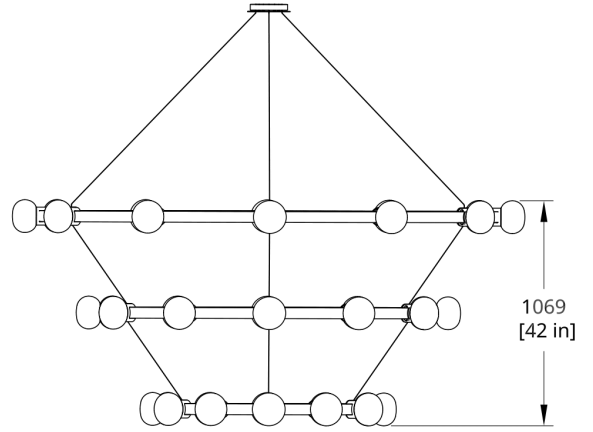

Drawings

C864-121212 Cinema Chandelier Dimension