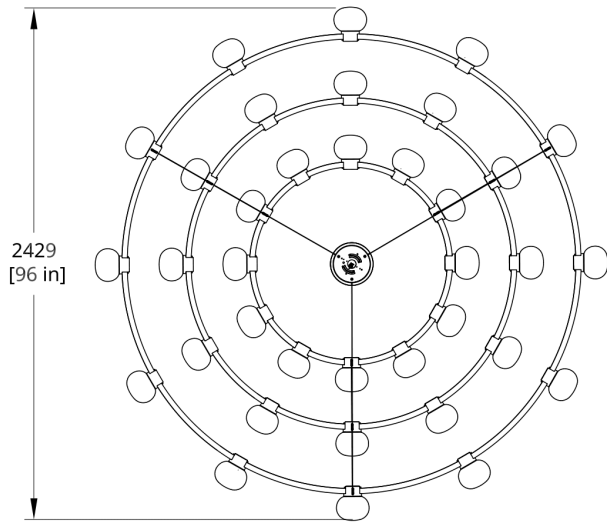

Drawings

C864-121212 Cinema Chandelier Dimension