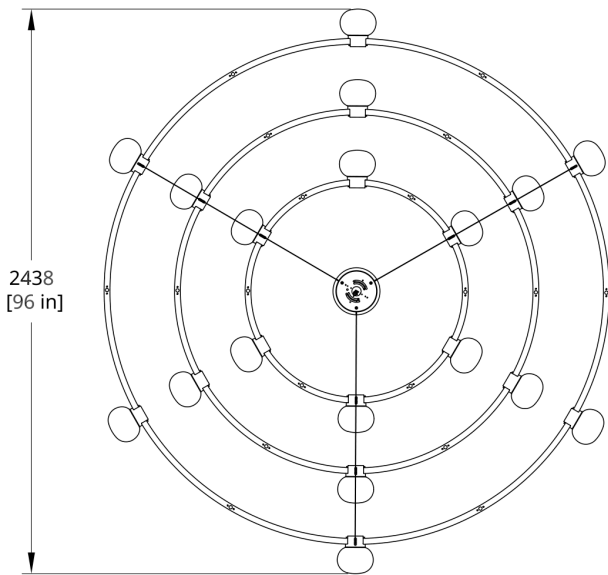

Cord/cable extension available (up to 150"). Field trimmable

PRODUCT DIMENSIONS

96ØD x 42 in

DIMENSIONAL WEIGHT

783 lbs

YOUR PRODUCT CODE

C864- - - - - -

Specification Logic

COLOR TEMPERATURE

2700K (warm white)	27
3000K (soft white)	30
3500K (neutral white)	35

INPUT / CONTROL / POWER

110-120V Input TRIAC / ELV / 0-10V, 1% dimming	120_TM_DEX
220-240V Input 0-10V, 1% Dimming	220_10_DEX
110-277V Input 0-10V, 0.1% dimming	277_10_DEX
110-277V Input DALI, 0.1% dimming	277_DL_DEX

Drawings

C864-121212 Cinema Chandelier Dimension

C864-666 Cinema Chandelier Dimension