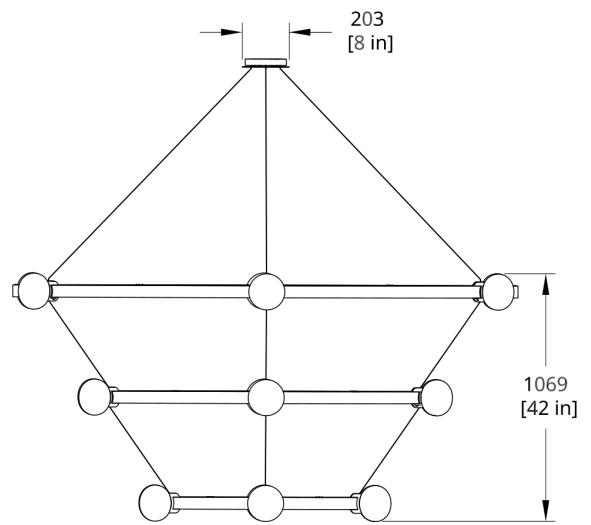

C864-666 Cinema Chandelier Dimension