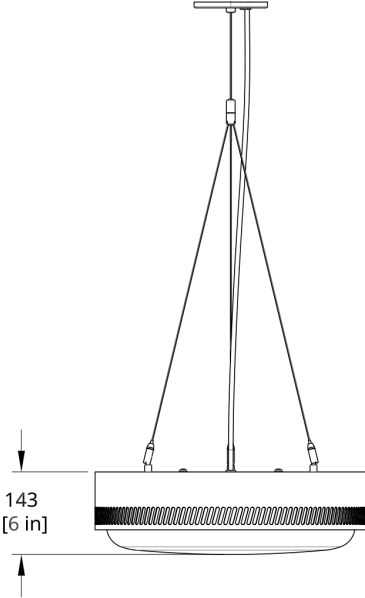

Generate Date: Tue Dec 28 2021

**DESCRIPTION**

Centro, a sleek, circular fixture for both flushmount and pendant installation. With its slim profile and light-diffusing perforated edge, Centro possesses a subtle sophistication other fixtures don't.

**MATERIALS**

Powder coated steel, acrylic diffuser

**PERFORMANCE**

2400 lm

Power Consumption 30W

Luminaire Watts 30W

80lm/W

90 CRI

Standard 72" cable. Standard Hang Height 65". Minimum Hang Height 30"

Cable extension available (up to 420"). Field trimmable

**PRODUCT DIMENSIONS**

18" dia x 6 in H

**PRODUCT WEIGHT**

10 lbs / 4.6 kg

**DIMENSIONAL WEIGHT**

**INPUT / CONTROL / POWER**

---

110-277V Input 0-10V, 0.1% Dimming	277_10_DIN
110-277V Input DALI, 0.1% Dimming	277_DL_DIN
110-277V Input TRIAC, 1% Dimming	277_TR_DIN

Drawings

CTP-18 Centro Pendant Dimension