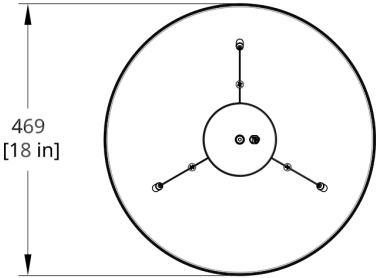

Generate Date: Tue Dec 28 2021

**DESCRIPTION**

Centro, a sleek, circular fixture for both flushmount and pendant installation. With its slim profile and light-diffusing perforated edge, Centro possesses a subtle sophistication other fixtures don't.

**MATERIALS**

Powder coated steel, acrylic diffuser

**PERFORMANCE**

2400 lm

Power Consumption 30W

Luminaire Watts 30W

80lm/W

90 CRI

Standard 72" cable. Standard Hang Height 65". Minimum Hang Height 30"

Cable extension available (up to 420"). Field trimmable

**PRODUCT DIMENSIONS**

18" dia x 6 in H

**PRODUCT WEIGHT**

10 lbs / 4.6 kg

**DIMENSIONAL WEIGHT**

**INPUT / CONTROL / POWER**

---

110-277V Input 0-10V, 0.1% Dimming	277_10_DIN
110-277V Input DALI, 0.1% Dimming	277_DL_DIN
110-277V Input TRIAC, 1% Dimming	277_TR_DIN

Drawings

CTP-18 Centro Pendant Dimension