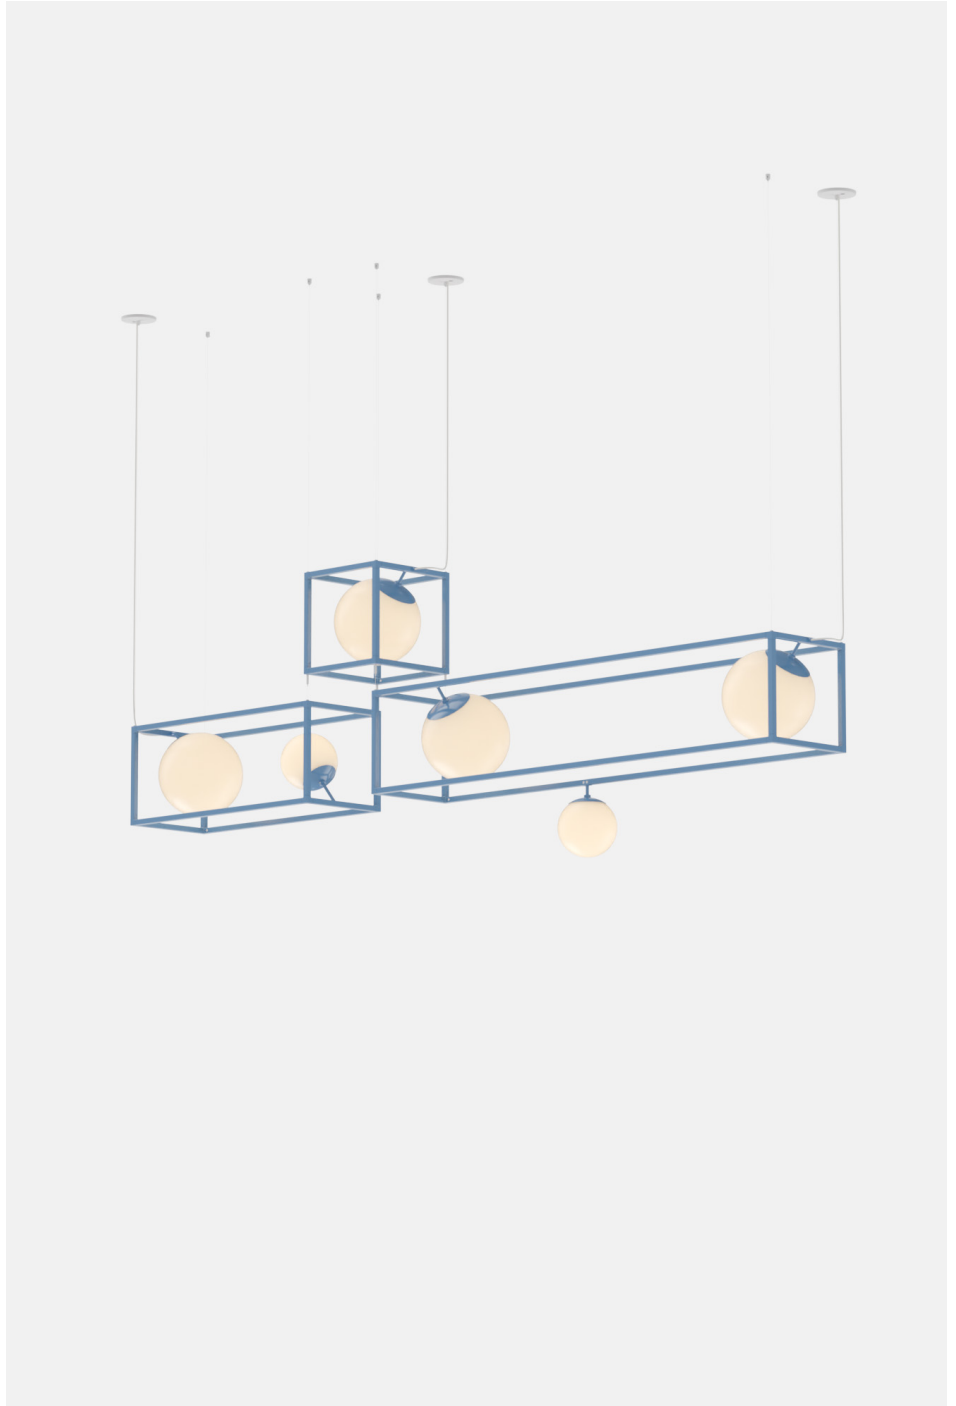

Witt 5

Chandeliers

50 Greene St
New York NY 10013
T +1 212 388 1621
sales@rbw.com

For 2D & 3D drawings of all products, including CAD, Revit and IES files, please visit rbw.com

Generate Date: Thu Jan 06 2022