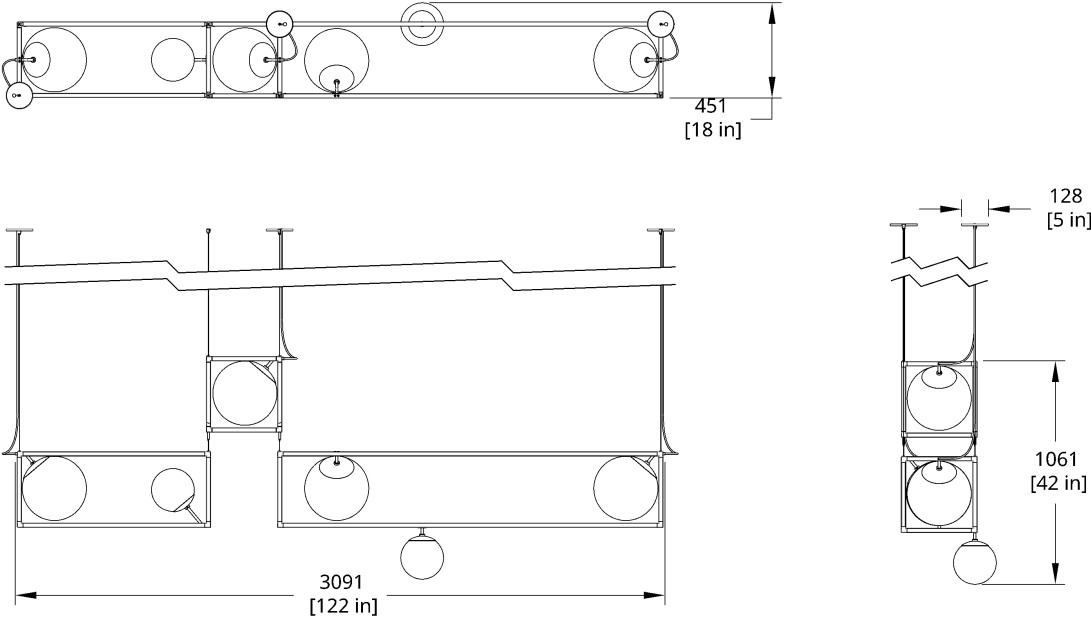

**SUSPENSION**

White 5" round flat canopy (Matte Black Witt gets black canopy)

Standard 150" white cord (Matte Black Witt gets black cord). Standard Hang Height 66". Minimum Hang Height 6"

Cable extension available (up to 150"). Field trimmable

PRODUCT DIMENSIONS

122 x 18 x 42 in H

PRODUCT WEIGHT

57 lbs / 26 kg

DIMENSIONAL WEIGHT

180 lbs

YOUR PRODUCT CODE

RGW-5- - - - -

Drawings

RGW-5 Witt Chandelier Dimension