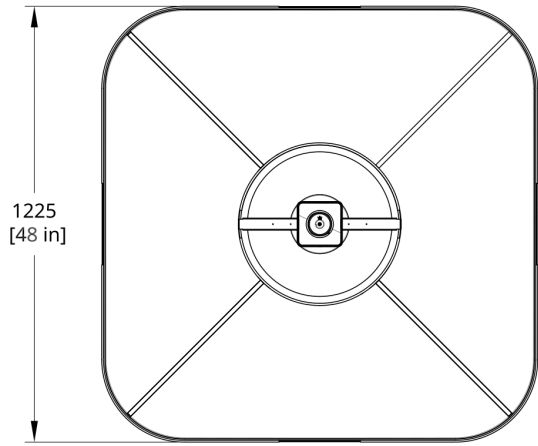

Patent Number D908,932

CERTIFICATION

UL Listed

Suitable for Damp Locations

**SUSPENSION**

White 5" square deep canopy

Standard 72" white cord or 28" white stem. Standard Hang Height 66" for cord or 28" for stem. Minimum Hang Height 6" for cord or 14" for stem

Cord extension available (up to 150"), stem extension available. Cord is field trimmable, stem is not field trimmable.

PRODUCT DIMENSIONS

36" Shade: 36 x 36 x 30 in; 48" Shade: 48 x 48 x 30 in

DIMENSIONAL WEIGHT

15 lbs

YOUR PRODUCT CODE

ALP-R- [] - [] - [] - [] - [] - [] - []

Specification Logic

SIZE

36"	36
48"	48

FRAME CONNECTOR FINISH

Matte White	PC20
-------------	------

220_10_DIN

110-277V Input 0-10V, 0.1% dimming

277_10_DEX

110-277V Input DALI, 0.1% dimming

277_DL_DEX

Drawings

ALP-36-ST AllSew Pendant 36" Stem Dimension

ALP-36-CO AllSew Pendant 36" Cord Dimension