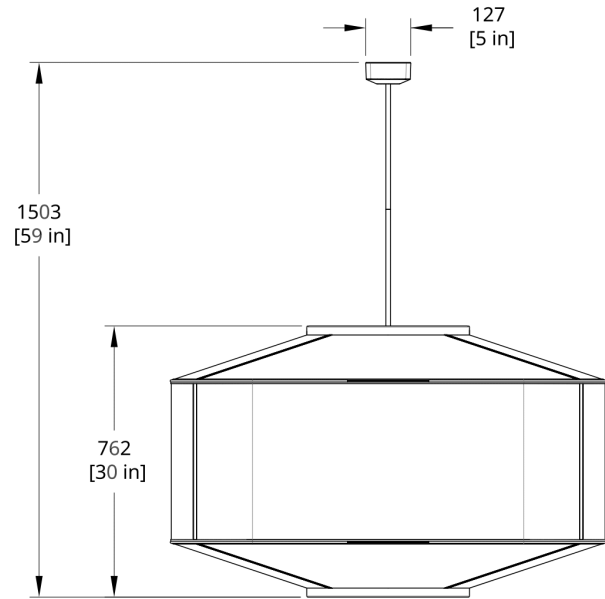

Patent Number D908,932

CERTIFICATION

UL Listed

Suitable for Damp Locations

**SUSPENSION**

White 5" square deep canopy

Standard 72" white cord or 28" white stem. Standard Hang Height 66" for cord or 28" for stem. Minimum Hang Height 6" for cord or 14" for stem

Cord extension available (up to 150"), stem extension available. Cord is field trimmable, stem is not field trimmable.

PRODUCT DIMENSIONS

36" Shade: 36 x 36 x 30 in; 48" Shade: 48 x 48 x 30 in

DIMENSIONAL WEIGHT

15 lbs

YOUR PRODUCT CODE

ALP-R- [] - [] - [] - [] - [] - [] - []

Specification Logic

SIZE

36"	36
48"	48

FRAME CONNECTOR FINISH

Matte White	PC20
-------------	------

ALP-48-ST AllSew Pendant 48" Stem Dimension

ALP-48-CO AllSew Pendant 48" Cord Dimension