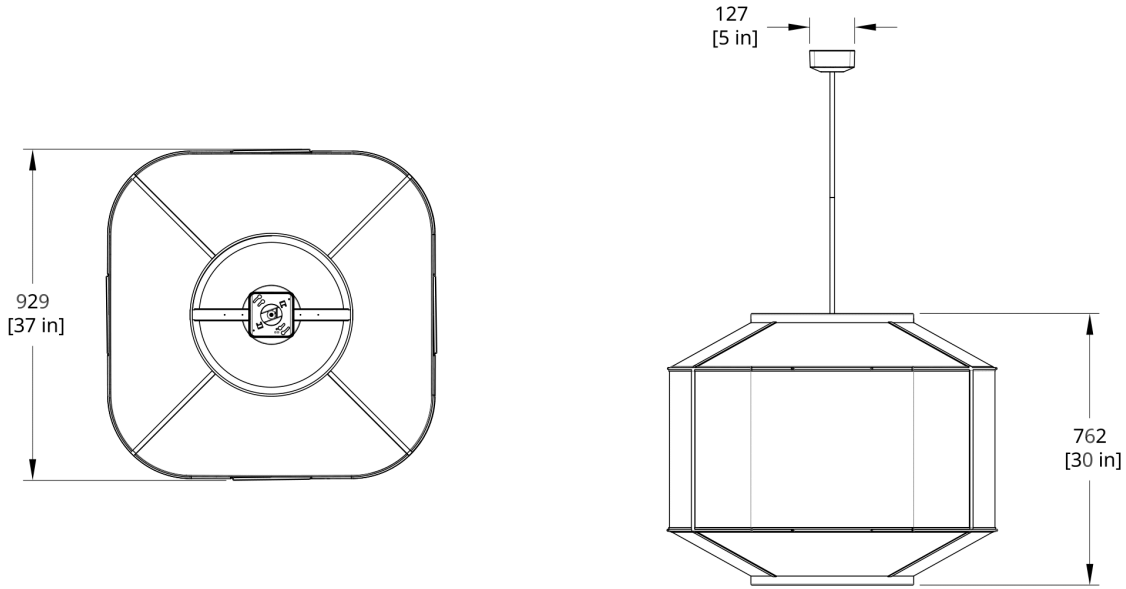

Patent Number D908,932

CERTIFICATION

UL Listed

Suitable for Damp Locations

**SUSPENSION**

White 5" square deep canopy

Standard 72" white cord or 28" white stem. Standard Hang Height 66" for cord or 28" for stem. Minimum Hang Height 6" for cord or 14" for stem

Cord extension available (up to 150"), stem extension available. Cord is field trimmable, stem is not field trimmable.

PRODUCT DIMENSIONS

36" Shade: 36 x 36 x 30 in; 48" Shade: 48 x 48 x 30 in

DIMENSIONAL WEIGHT

220_10_DIN

110-277V Input 0-10V, 0.1% dimming

277_10_DEX

110-277V Input DALI, 0.1% dimming

277_DL_DEX

Drawings

ALP-36-ST AllSew Pendant 36" Stem Dimension

ALP-36-CO AllSew Pendant 36" Cord Dimension

ALP-48-ST AllSew Pendant 48" Stem Dimension

ALP-48-CO AllSew Pendant 48" Cord Dimension