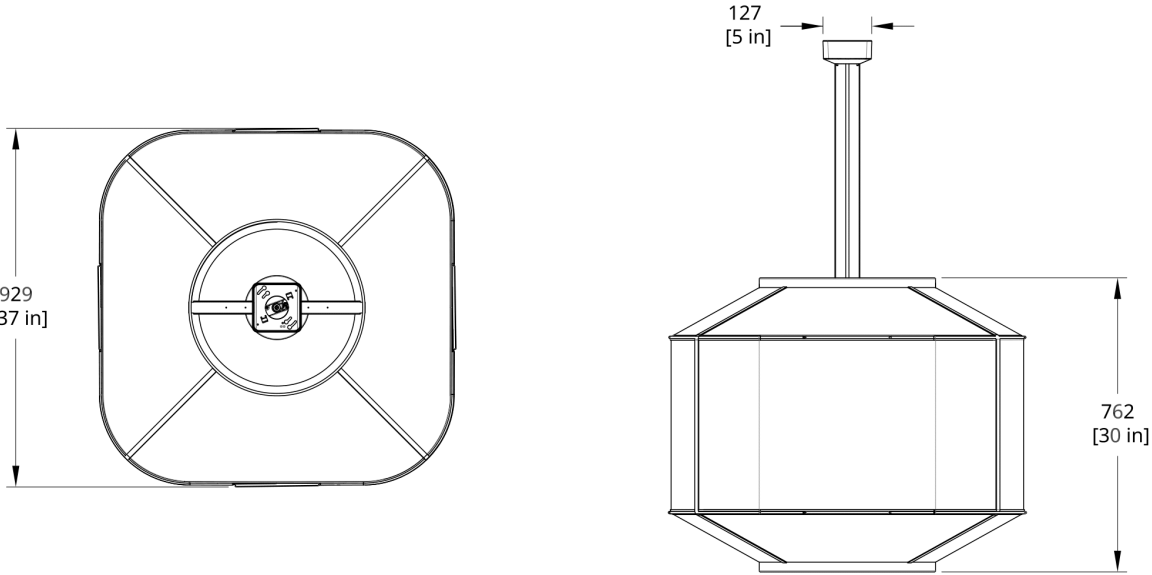

Patent Number D908,932

CERTIFICATION

UL Listed

Suitable for Damp Locations

**SUSPENSION**

White 5" square deep canopy

Standard 72" white cord or 28" white stem. Standard Hang Height 66" for cord or 28" for stem. Minimum Hang Height 6" for cord or 14" for stem

Cord extension available (up to 150"), stem extension available. Cord is field trimmable, stem is not field trimmable.

PRODUCT DIMENSIONS

36" Shade: 36 x 36 x 30 in; 48" Shade: 48 x 48 x 30 in

DIMENSIONAL WEIGHT

220_10_DIN

110-277V Input 0-10V, 0.1% dimming

277_10_DEX

110-277V Input DALI, 0.1% dimming

277_DL_DEX

Drawings

ALP-36-ST AllSew Pendant 36" Stem Dimension

ALP-36-CO AllSew Pendant 36" Cord Dimension

ALP-48-ST AllSew Pendant 48" Stem Dimension

ALP-48-CO AllSew Pendant 48" Cord Dimension