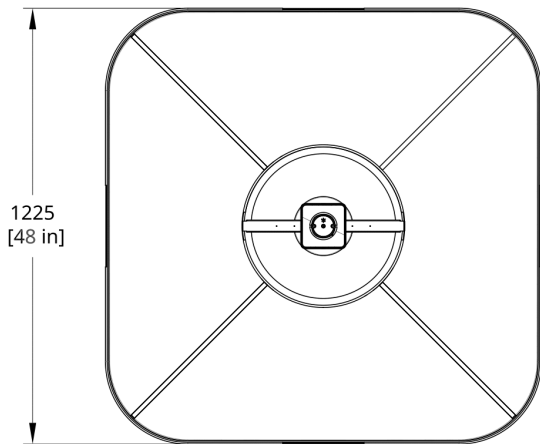

ALP-48-CO AllSew Pendant 48" Cord Dimension