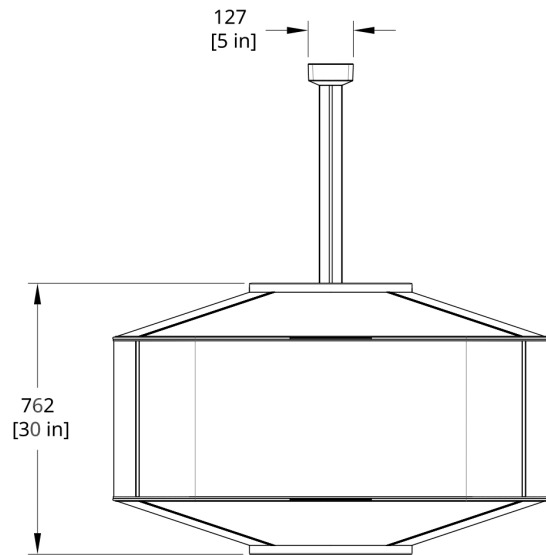

Patent Number D908,932

CERTIFICATION

UL Listed

Suitable for Damp Locations

**SUSPENSION**

White 5" square deep canopy

Standard 72" white cord or 28" white stem. Standard Hang Height 66" for cord or 28" for stem. Minimum Hang Height 6" for cord or 14" for stem

Cord extension available (up to 150"), stem extension available. Cord is field trimmable, stem is not field trimmable.

PRODUCT DIMENSIONS

36" Shade: 36 x 36 x 30 in; 48" Shade: 48 x 48 x 30 in

DIMENSIONAL WEIGHT

15 lbs

YOUR PRODUCT CODE

ALP-R- [] - [] - [] - [] - [] - [] - []

Specification Logic

SIZE

36"	36
48"	48

FRAME CONNECTOR FINISH

Matte White	PC20
-------------	------

ALP-48-ST AllSew Pendant 48" Stem Dimension

ALP-48-CO AllSew Pendant 48" Cord Dimension