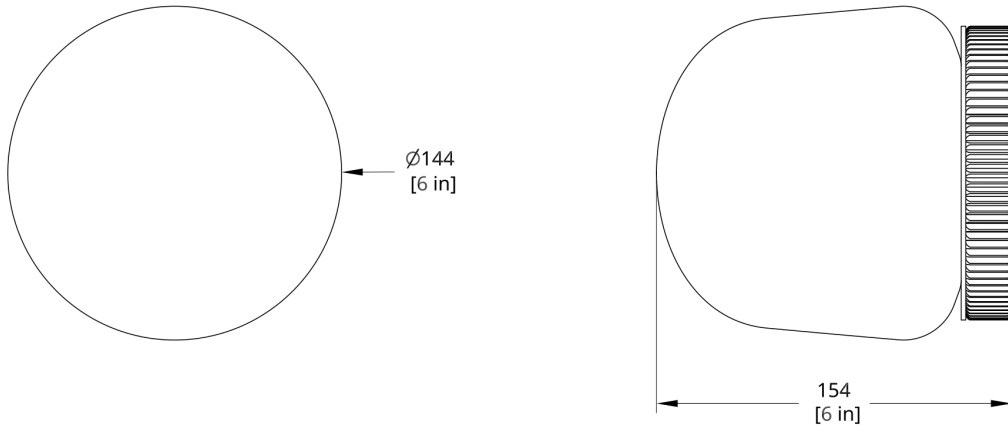

HS-0-A Hoist Sconce Bare Small Diffuser Dimension

HS-0-B Hoist Sconce Bare Large Diffuser Dimension