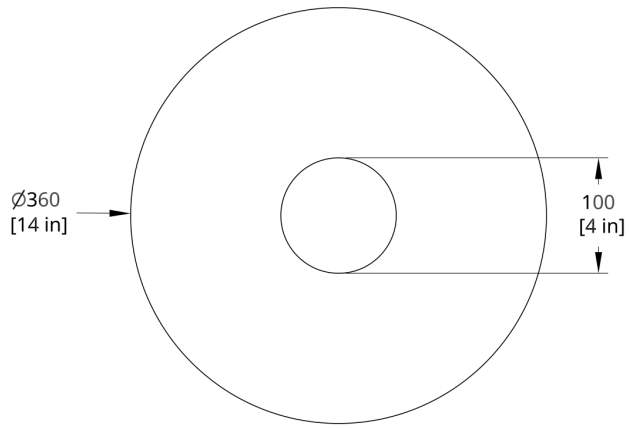

IP65

**PRODUCT DIMENSIONS**

Small Shade 8" dia x 4" depth | Medium Shade 14" dia x 4" depth | Large Shade 21" dia x 4" depth. Please note the Large Glass has a 6" depth.

PRODUCT WEIGHT

2.5 lbs / 1.14 kg

DIMENSIONAL WEIGHT

IP RATING

IP65 RATED	IP65
------------	------

Drawings

HS-21-A Hoist Sconce Small Diffuser Dimension

HS-21-B Hoist Sconce Large Diffuser Dimension

HS-14-A Hoist Sconce Small Diffuser Dimension

HS-14-B Hoist Sconce Large Diffuser Dimension