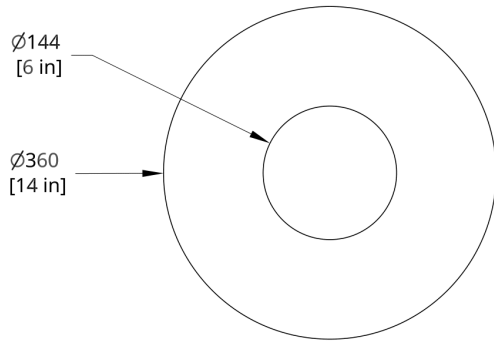

IP65

**PRODUCT DIMENSIONS**

Small Shade 8" dia x 4" depth | Medium Shade 14" dia x 4" depth | Large Shade 21" dia x 4" depth. Please note the Large Glass has a 6" depth.

PRODUCT WEIGHT

2.5 lbs / 1.14 kg

DIMENSIONAL WEIGHT

IP RATING

IP65 RATED	IP65
------------	------

Drawings

HS-21-A Hoist Sconce Small Diffuser Dimension

HS-21-B Hoist Sconce Large Diffuser Dimension

HS-14-A Hoist Sconce Small Diffuser Dimension

HS-14-B Hoist Sconce Large Diffuser Dimension