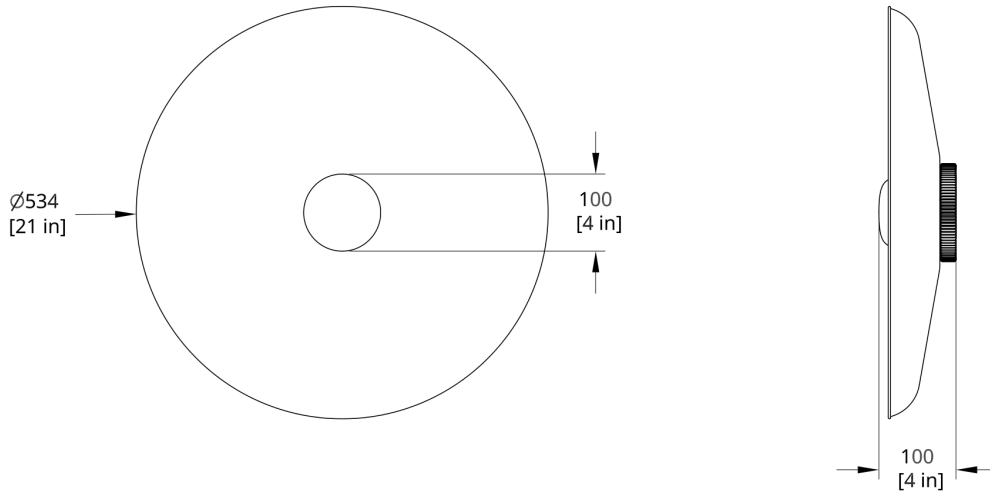

Drawings

HS-21-A Hoist Sconce Small Diffuser Dimension