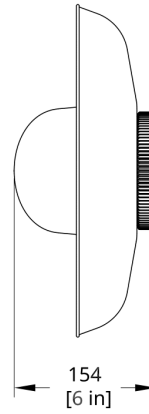

MATERIALS

Opal blown glass, spun steel.

PERFORMANCE

590 luminaire lumens

Power Consumption 9W

Luminaire Watts 9W

70lm/W

90 CRI

IP65

**PRODUCT DIMENSIONS**

Small Shade 8" dia x 4" depth | Medium Shade 14" dia x 4" depth | Large Shade 21" dia x 4" depth. Please note the Large Glass has a 6" depth.

PRODUCT WEIGHT

2.5 lbs / 1.14 kg

DIMENSIONAL WEIGHT

IP RATING

IP65 RATED	IP65
------------	------

Drawings

HS-21-A Hoist Sconce Small Diffuser Dimension

HS-21-B Hoist Sconce Large Diffuser Dimension

HS-14-A Hoist Sconce Small Diffuser Dimension

HS-14-B Hoist Sconce Large Diffuser Dimension

HS-8-A Hoist Sconce Small Diffuser Dimension

HS-0-A Hoist Sconce Bare Small Diffuser Dimension

HS-0-B Hoist Sconce Bare Large Diffuser Dimension