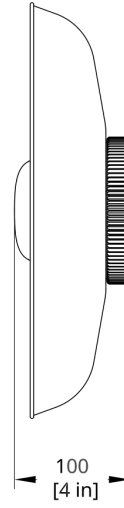

MATERIALS

Opal blown glass, spun steel.

PERFORMANCE

590 luminaire lumens

Power Consumption 9W

Luminaire Watts 9W

70lm/W

90 CRI

IP65

**PRODUCT DIMENSIONS**

Small Shade 8" dia x 4" depth | Medium Shade 14" dia x 4" depth | Large Shade 21" dia x 4" depth. Please note the Large Glass has a 6" depth.

PRODUCT WEIGHT

2.5 lbs / 1.14 kg

DIMENSIONAL WEIGHT

IP RATING

IP65 RATED	IP65
------------	------

Drawings

HS-21-A Hoist Sconce Small Diffuser Dimension

HS-21-B Hoist Sconce Large Diffuser Dimension

HS-14-A Hoist Sconce Small Diffuser Dimension

HS-14-B Hoist Sconce Large Diffuser Dimension

HS-8-A Hoist Sconce Small Diffuser Dimension

HS-0-A Hoist Sconce Bare Small Diffuser Dimension

HS-0-B Hoist Sconce Bare Large Diffuser Dimension