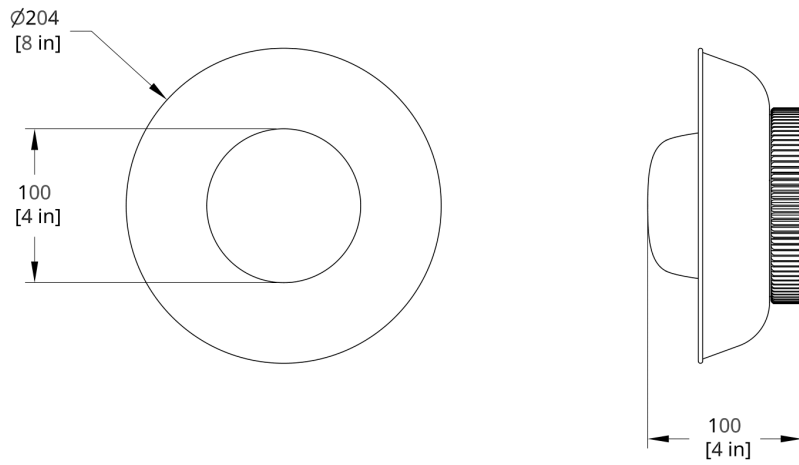

IP65

**PRODUCT DIMENSIONS**

Small Shade 8" dia x 4" depth | Medium Shade 14" dia x 4" depth | Large Shade 21" dia x 4" depth. Please note the Large Glass has a 6" depth.

PRODUCT WEIGHT

2.5 lbs / 1.14 kg

DIMENSIONAL WEIGHT

IP RATING

IP65 RATED	IP65
------------	------

Drawings

HS-21-A Hoist Sconce Small Diffuser Dimension

HS-21-B Hoist Sconce Large Diffuser Dimension

HS-14-A Hoist Sconce Small Diffuser Dimension

HS-14-B Hoist Sconce Large Diffuser Dimension