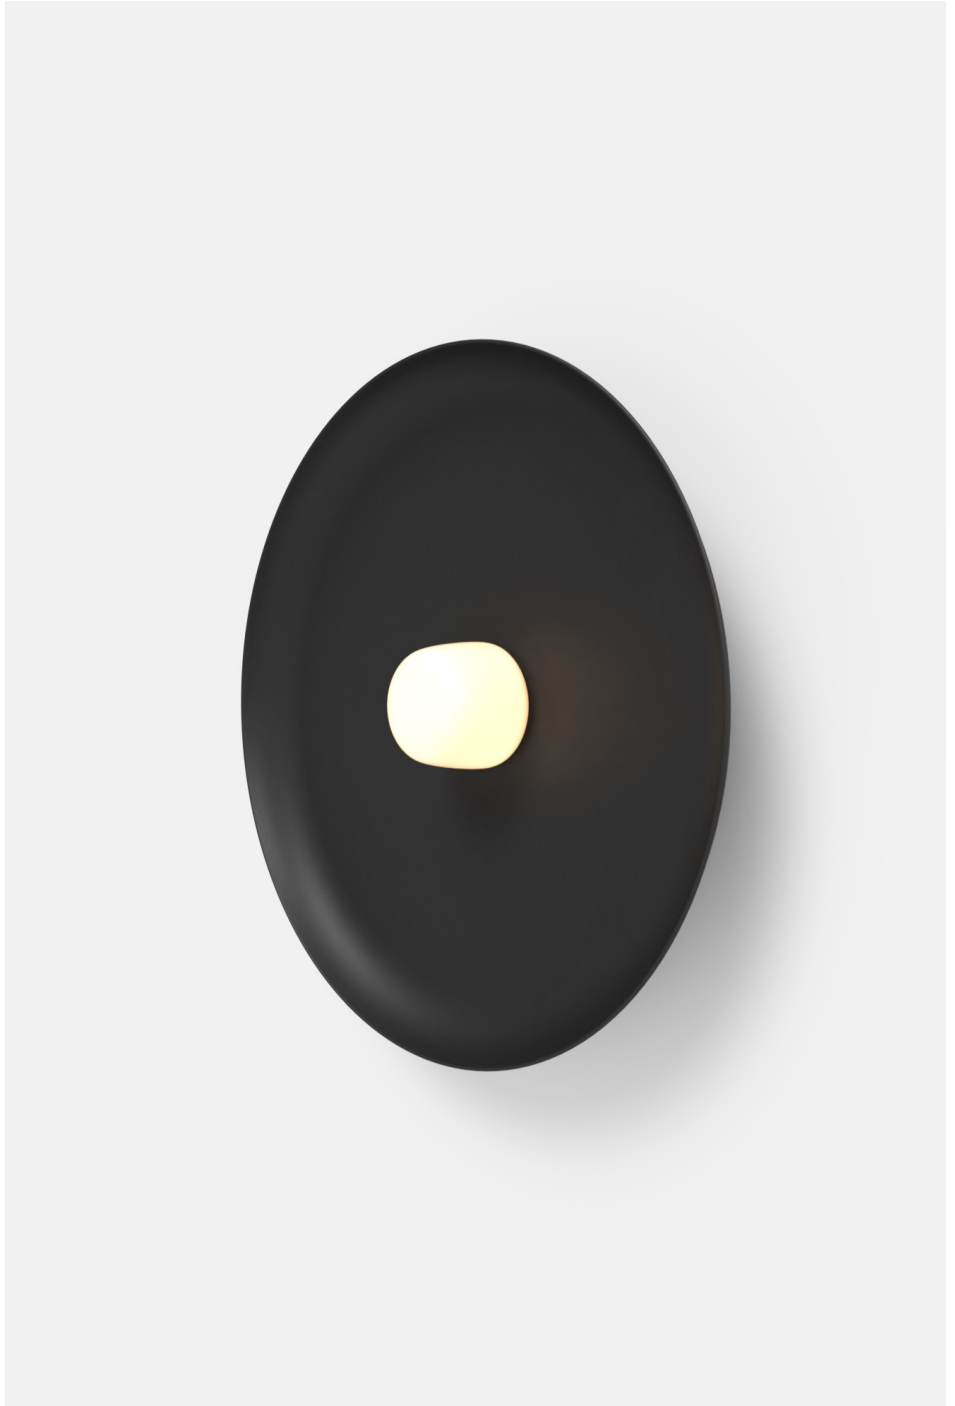

Hoist Sconce

Sconces

50 Greene St
New York NY 10013
T +1 212 388 1621
sales@rbw.com

For 2D & 3D drawings of all products, including CAD, Revit and IES files, please visit rbw.com

Generate Date: Mon Jan 03 2022