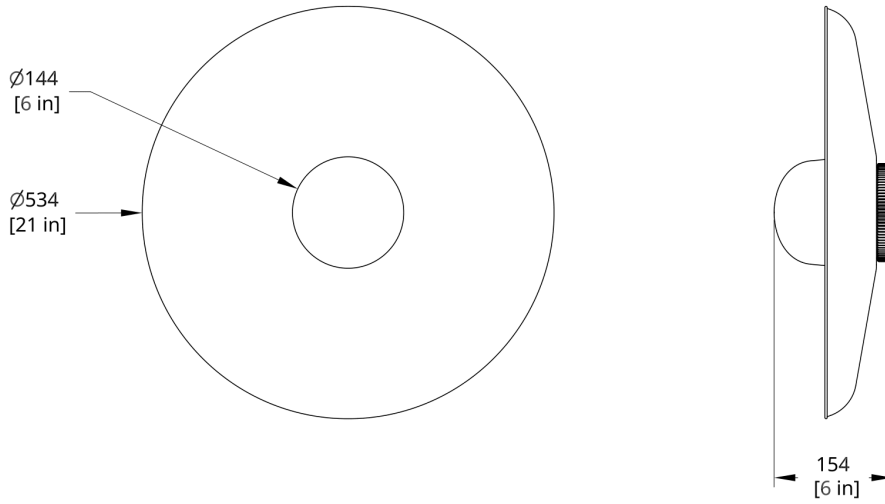

IP65

**PRODUCT DIMENSIONS**

Small Shade 8" dia x 4" depth | Medium Shade 14" dia x 4" depth | Large Shade 21" dia x 4" depth. Please note the Large Glass has a 6" depth.

PRODUCT WEIGHT

2.5 lbs / 1.14 kg

DIMENSIONAL WEIGHT

IP RATING

IP65 RATED	IP65
------------	------

Drawings

HS-21-A Hoist Sconce Small Diffuser Dimension

HS-21-B Hoist Sconce Large Diffuser Dimension

HS-14-A Hoist Sconce Small Diffuser Dimension

HS-14-B Hoist Sconce Large Diffuser Dimension