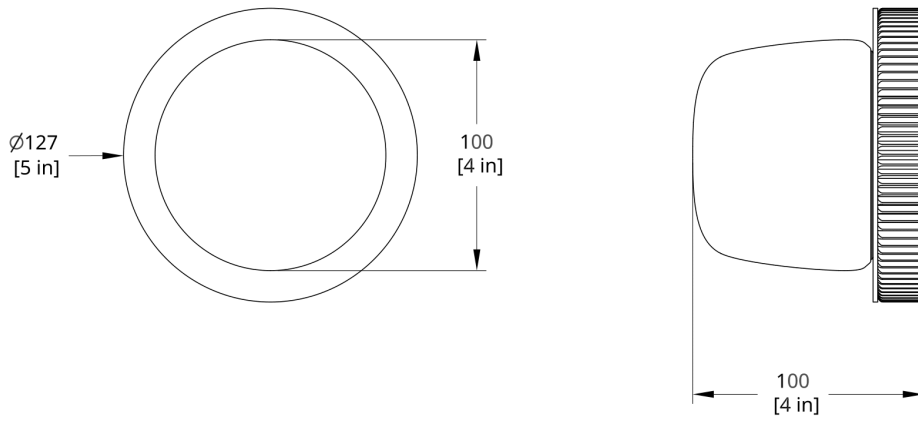

HS-8-A Hoist Sconce Small Diffuser Dimension