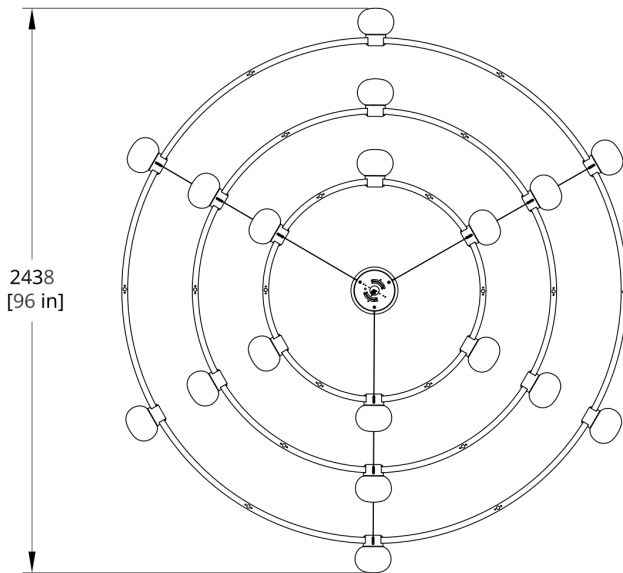

C468-666 Cinema Chandelier Dimension