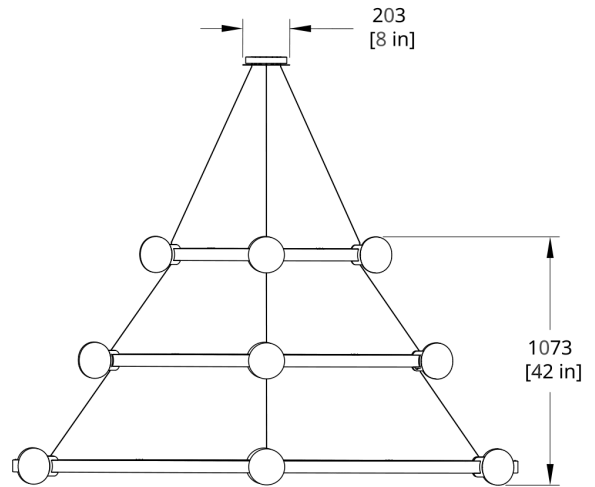

C468-666 Cinema Chandelier Dimension