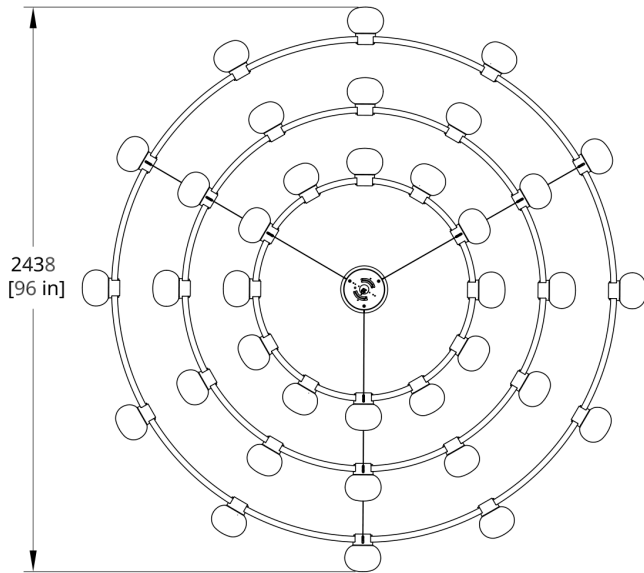

Drawings

C468-121212 Cinema Chandelier Dimension