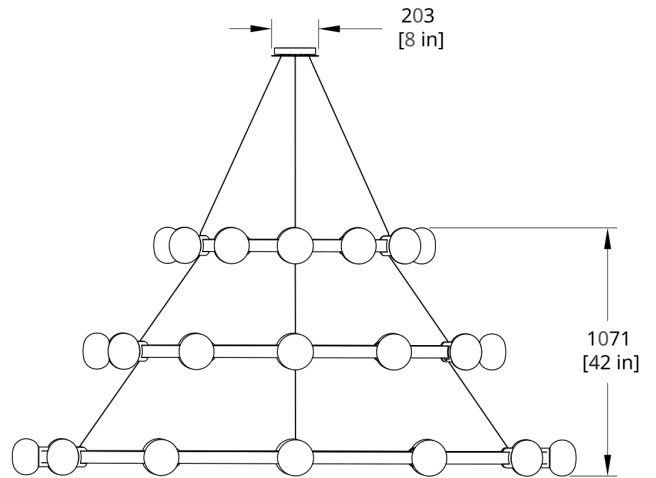

Drawings

C468-121212 Cinema Chandelier Dimension