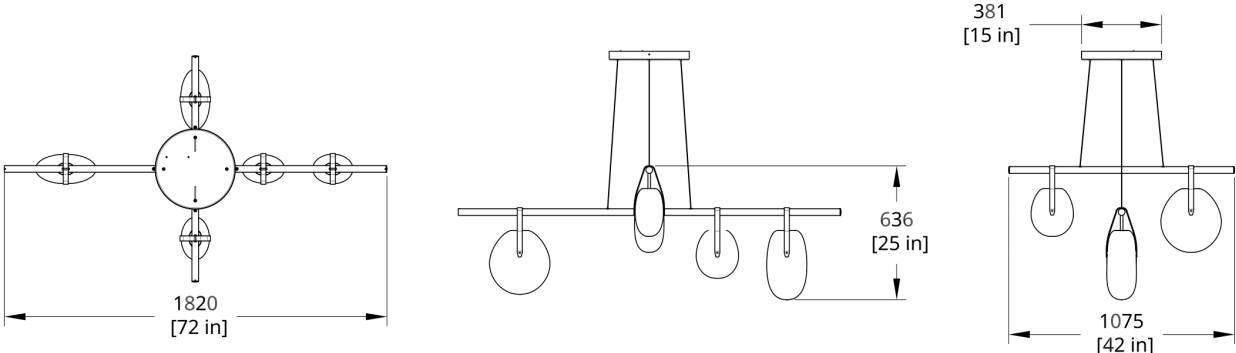

YOUR PRODUCT CODE

GC-7242- [ ] - [ ] - [ ] - [ ] - [ ] - [ ]

Specification Logic

PRIMARY FINISH

Matte Black	PC30
Custom Powder Coat	PCXX

COLOR TEMPERATURE

2200K (candle Light)	22
2700K (warm white)	27
3000K (soft white)	30
3500K (neutral white)	35

INPUT / CONTROL / POWER

110-120V Input TRIAC / ELV / 0-10V, 1% dimming	120_TM_DIN
220-240V Input 0-10V, 1% dimming	220_10_DIN
110-277V Input 0-10V, 0.1% dimming	277_10_DIN
110-277V Input DALI, 0.1% dimming	277_DL_DIN

CANOPY COLOR

Black	CPYB
White	CPYW

Drawings

GC-7242 Gala Cross Chandelier Dimension