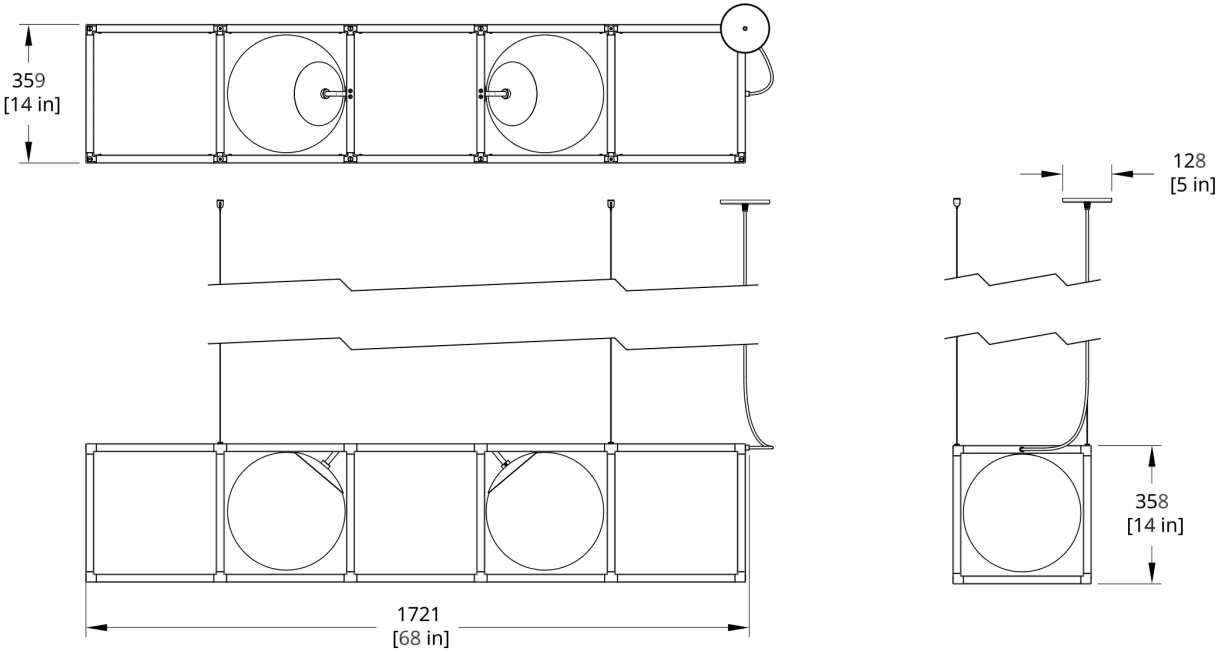

COLOR TEMPERATURE

2700K (warm white)	27
3000K (soft white)	30
3500K (neutral white)	35

INPUT / CONTROL / POWER

110-120V Input TRIAC / ELV / 0-10V, 1% Dimming	120_TM_DEX
220-240V Input 0-10V, 1% Dimming	220_10_DEX
110-277V Input 0-10V, 0.1% Dimming	277_10_DEX
110-277V Input DALI, 0.1% Dimming	277_DL_DEX

Drawings

RGW-4 Witt Chandelier Dimension