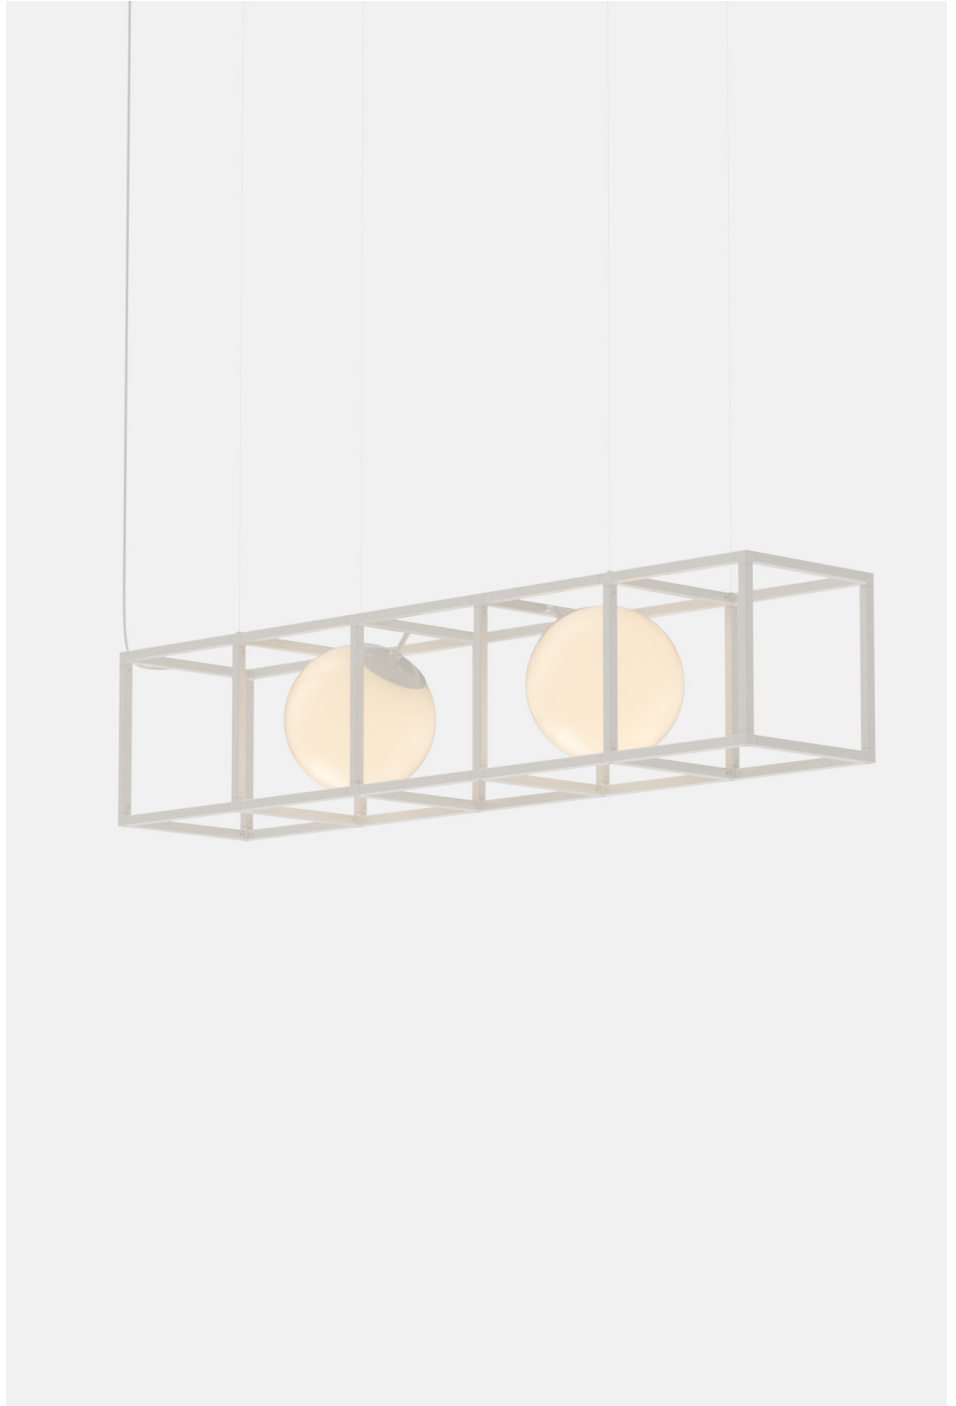

Witt 4

Chandeliers

50 Greene St
New York NY 10013
T +1 212 388 1621
sales@rbw.com

For 2D & 3D drawings of all products, including CAD, Revit and IES files, please visit rbw.com

Generate Date: Thu Jan 06 2022