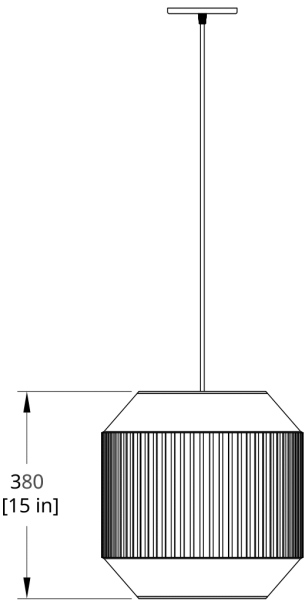

**DESCRIPTION**

The Delta are versatile pendants with its hybrid lampshade that combines the traditional box pleat untraditionally paired with tapered openings. The white version emanates a soft glow, while the black version, almost opaque and lined in a reflective gold, casts a more dramatic light.

**MATERIALS**

Fabric shade in black with opaque gold liner or white with translucent liner.

**PERFORMANCE**

Power Consumption 8.5W

Luminaire Watts 8.5W

90 CRI

**LED LIFESPAN**

50k hours

Cord extension available (up to 420"). Field trimmable

**PRODUCT DIMENSIONS**

15 dia x 15 in H

**PRODUCT WEIGHT**

4 lbs / 1.13 kg

**DIMENSIONAL WEIGHT**

4 lbs

---

Drawings

DEL-I Delta Pendant Dimension