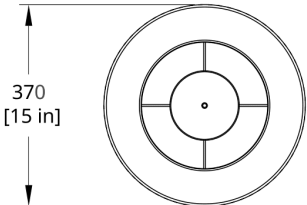

Cord extension available (up to 420"). Field trimmable

**PRODUCT DIMENSIONS**

15 dia x 15 in H

**PRODUCT WEIGHT**

4 lbs / 1.13 kg

**DIMENSIONAL WEIGHT**

4 lbs

---

Drawings

DEL-I Delta Pendant Dimension