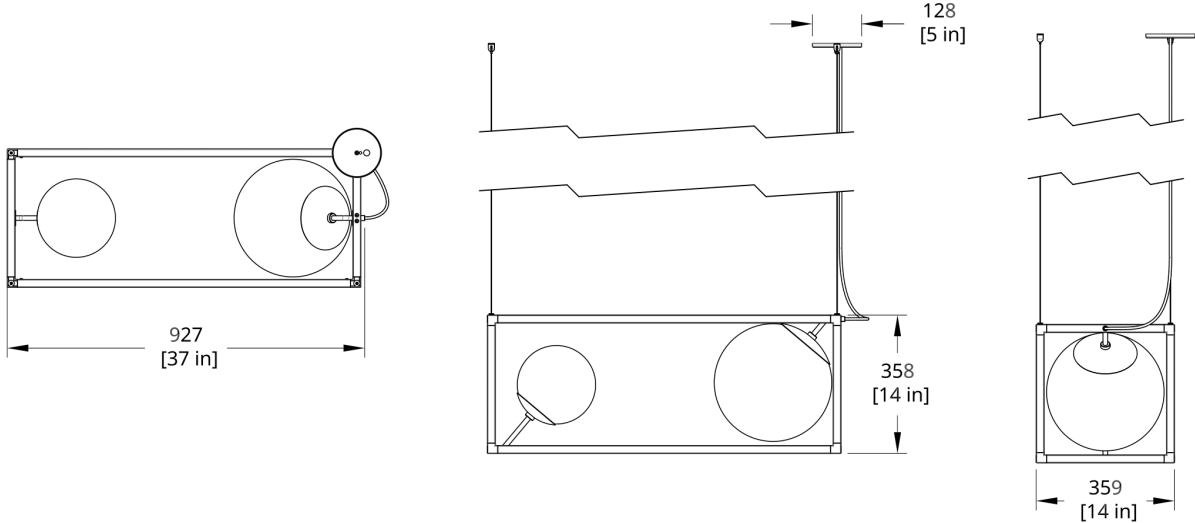

COLOR TEMPERATURE

2700K (warm white)	27
3000K (soft white)	30
3500K (neutral white)	35

INPUT / CONTROL / POWER

110-120V Input TRIAC / ELV / 0-10V, 1% Dimming	120_TM_DEX
220-240V Input 0-10V, 1% Dimming	220_10_DEX
110-277V Input 0-10V, 0.1% Dimming	277_10_DEX
110-277V Input DALI, 0.1% Dimming	277_DL_DEX

Drawings

RGW-2 Witt Chandelier Dimension