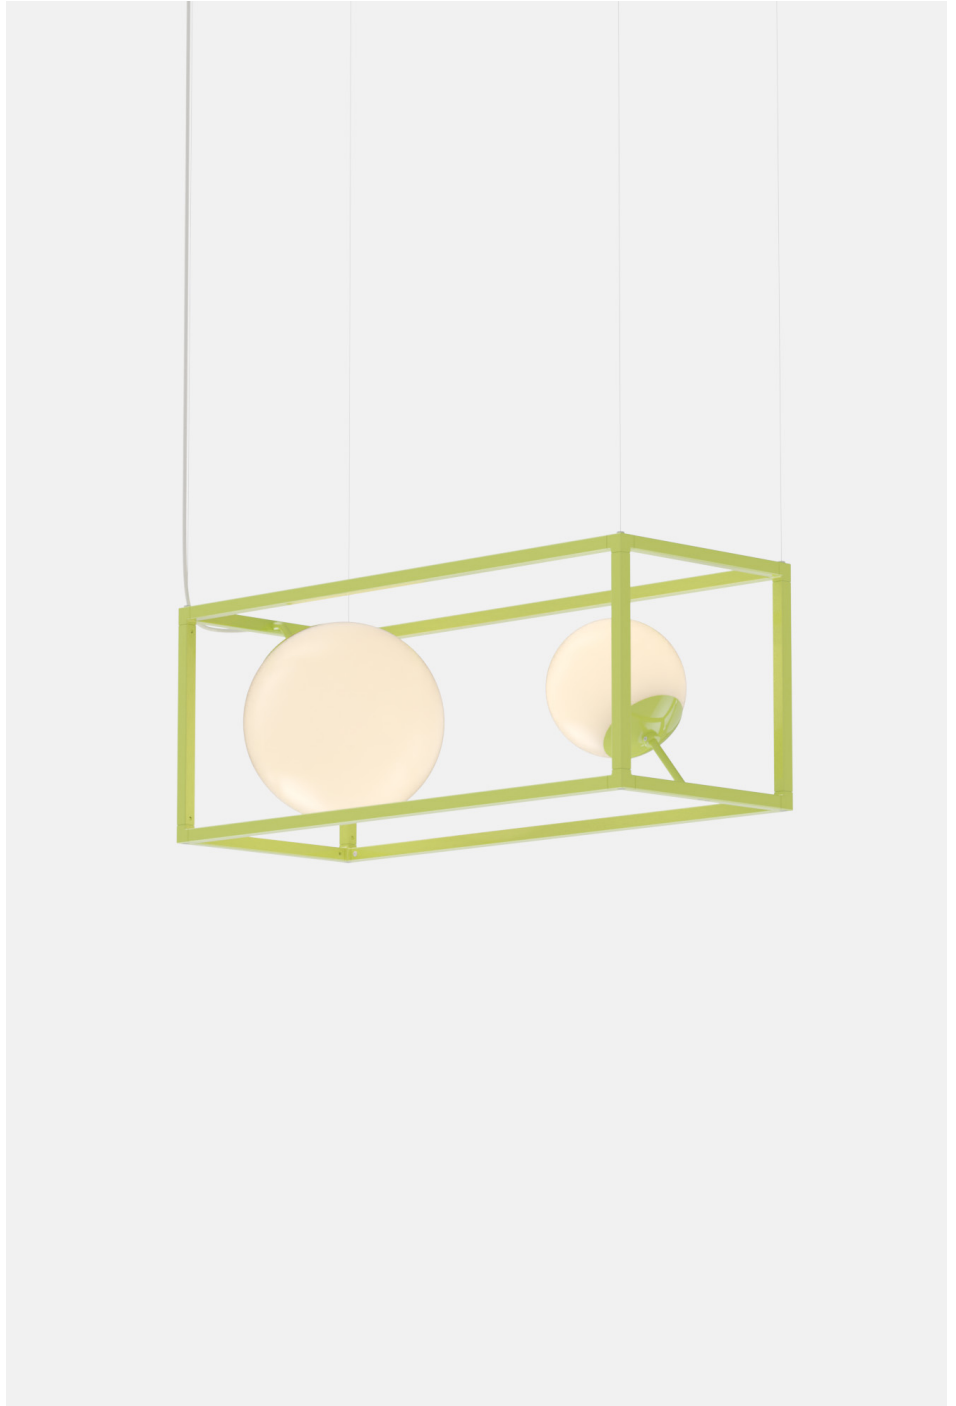

Witt 2

Chandeliers

50 Greene St
New York NY 10013
T +1 212 388 1621
sales@rbw.com

For 2D & 3D drawings of all products, including CAD, Revit and IES files, please visit rbw.com

Generate Date: Thu Jan 06 2022