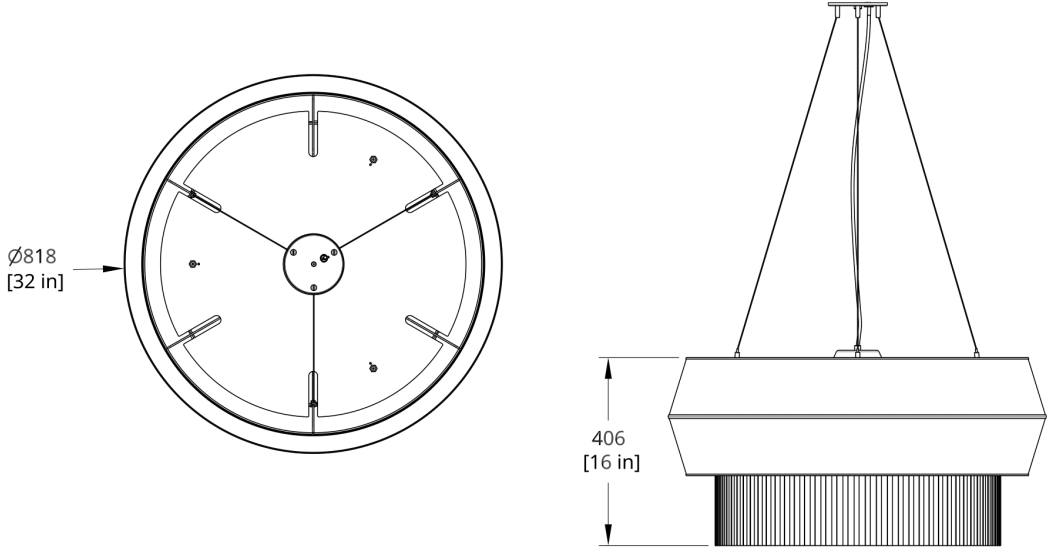

LED LIFESPAN

50k hours

CERTIFICATION

UL Listed

Suitable for Dry Locations Only

**SUSPENSION**

White or black 5" round flat canopy (will match shade color)

Standard 72" cable. Standard Hang Height 64". Minimum Hang Height 48"

Cord and cable extension available (up to 420"). Field trimmable

PRODUCT DIMENSIONS

32 dia x 16 in H

PRODUCT WEIGHT

10.5 lbs / 4.7 kg

DIMENSIONAL WEIGHT

4 lbs

YOUR PRODUCT CODE

DEL-IV- - - - -

Specification Logic

SHADE FINISH

Black	B
White	W

COLOR TEMPERATURE

2700K (warm white)	27
3000K (soft white)	30
3500K (neutral white)	35

INPUT / CONTROL / POWER

110-120V Input TRIAC / ELV / 0-10V, 1% Dimming	120_TM_DEX
110-120V Input TRIAC Control 10% Dimming	120_TR_LINE
220-240V Input 0-10V, 1% Dimming	220_10_DEX
220-240V Input ELV Reverse Phase, 1% Dimming	220_ELV_DEX
220-240V Input TRIAC / Forward Phase, 1% Dimming	220_TR_DEX
110-277V Input 0-10V, 0.1% Dimming	277_10_DEX
110-277V Input DALI, 0.1% Dimming	277_DL_DEX

Drawings

DEL-IV Delta Pendant Dimension