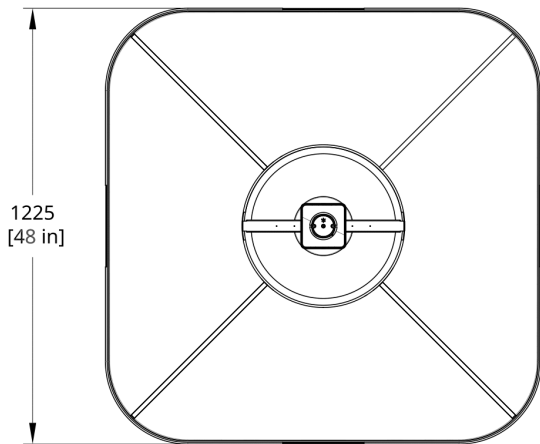

Patent Number D908,932

**CERTIFICATION**

UL Listed

Suitable for Damp Locations

**SUSPENSION**

White 5" square deep canopy

Standard 72" white cord or 28" white stem. Standard Hang Height 66" for cord or 28" for stem. Minimum Hang Height 6" for cord or 14" for stem

Cord extension available (up to 150"), stem extension available. Cord is field trimmable, stem is not field trimmable.

**PRODUCT DIMENSIONS**

36" Shade: 36 x 36 x 30 in; 48" Shade: 48 x 48 x 30 in

**DIMENSIONAL WEIGHT**

110-277V Input 0-10V, 0.1% dimming

277\_10\_DEX

110-277V Input DALI, 0.1% dimming

277\_DL\_DEX

Drawings

ALP-36-ST AllSew Pendant 36" Stem Dimension

ALP-36-CO AllSew Pendant 36" Cord Dimension

ALP-48-ST AllSew Pendant 48" Stem Dimension