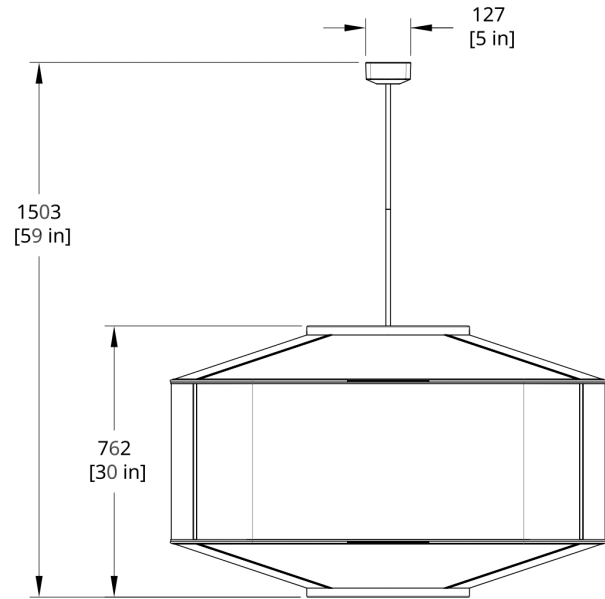

Patent Number D908,932

**CERTIFICATION**

UL Listed

Suitable for Damp Locations

**SUSPENSION**

White 5" square deep canopy

Standard 72" white cord or 28" white stem. Standard Hang Height 66" for cord or 28" for stem. Minimum Hang Height 6" for cord or 14" for stem

Cord extension available (up to 150"), stem extension available. Cord is field trimmable, stem is not field trimmable.

**PRODUCT DIMENSIONS**

36" Shade: 36 x 36 x 30 in; 48" Shade: 48 x 48 x 30 in

**DIMENSIONAL WEIGHT**

110-277V Input 0-10V, 0.1% dimming

277\_10\_DEX

110-277V Input DALI, 0.1% dimming

277\_DL\_DEX

Drawings

ALP-36-ST AllSew Pendant 36" Stem Dimension

ALP-36-CO AllSew Pendant 36" Cord Dimension

ALP-48-ST AllSew Pendant 48" Stem Dimension