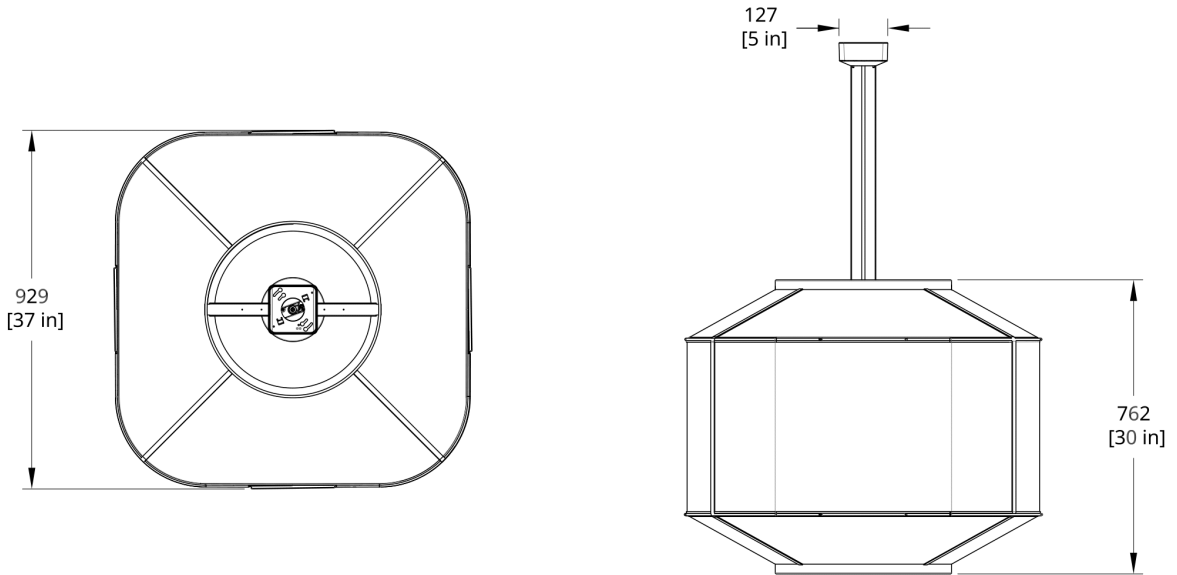

Patent Number D908,932

**CERTIFICATION**

UL Listed

Suitable for Damp Locations

**SUSPENSION**

White 5" square deep canopy

Standard 72" white cord or 28" white stem. Standard Hang Height 66" for cord or 28" for stem. Minimum Hang Height 6" for cord or 14" for stem

Cord extension available (up to 150"), stem extension available. Cord is field trimmable, stem is not field trimmable.

**PRODUCT DIMENSIONS**

36" Shade: 36 x 36 x 30 in; 48" Shade: 48 x 48 x 30 in

**DIMENSIONAL WEIGHT**

110-277V Input 0-10V, 0.1% dimming

277\_10\_DEX

110-277V Input DALI, 0.1% dimming

277\_DL\_DEX

Drawings

ALP-36-ST AllSew Pendant 36" Stem Dimension

ALP-36-CO AllSew Pendant 36" Cord Dimension

ALP-48-ST AllSew Pendant 48" Stem Dimension