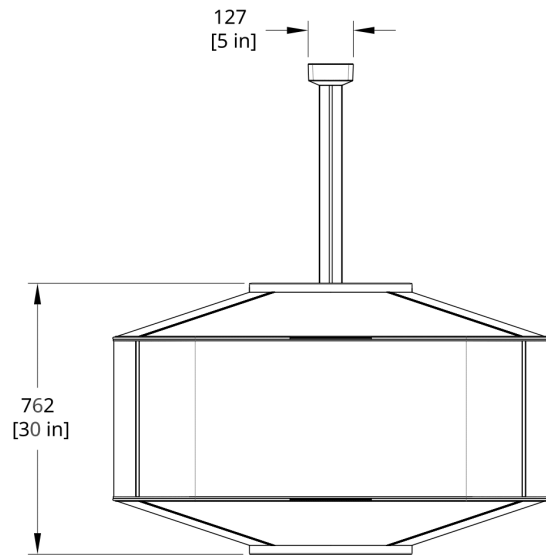

Patent Number D908,932

**CERTIFICATION**

UL Listed

Suitable for Damp Locations

**SUSPENSION**

White 5" square deep canopy

Standard 72" white cord or 28" white stem. Standard Hang Height 66" for cord or 28" for stem. Minimum Hang Height 6" for cord or 14" for stem

Cord extension available (up to 150"), stem extension available. Cord is field trimmable, stem is not field trimmable.

**PRODUCT DIMENSIONS**

36" Shade: 36 x 36 x 30 in; 48" Shade: 48 x 48 x 30 in

**DIMENSIONAL WEIGHT**

110-277V Input 0-10V, 0.1% dimming

277\_10\_DEX

110-277V Input DALI, 0.1% dimming

277\_DL\_DEX

Drawings

ALP-36-ST AllSew Pendant 36" Stem Dimension

ALP-36-CO AllSew Pendant 36" Cord Dimension

ALP-48-ST AllSew Pendant 48" Stem Dimension