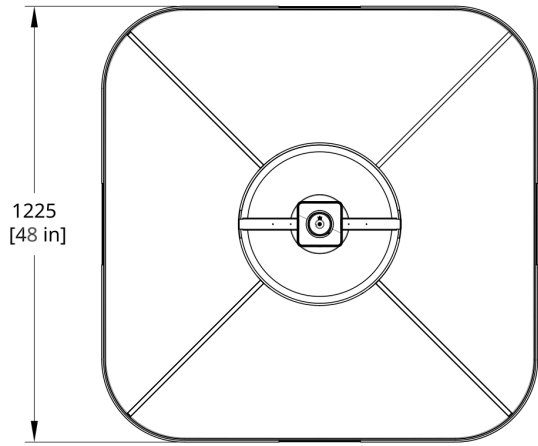

Patent Number D908,932

**CERTIFICATION**

UL Listed

Suitable for Damp Locations

**SUSPENSION**

White 5" square deep canopy

Standard 72" white cord or 28" white stem. Standard Hang Height 66" for cord or 28" for stem. Minimum Hang Height 6" for cord or 14" for stem

Cord extension available (up to 150"), stem extension available. Cord is field trimmable, stem is not field trimmable.

**PRODUCT DIMENSIONS**

36" Shade: 36 x 36 x 30 in; 48" Shade: 48 x 48 x 30 in

**DIMENSIONAL WEIGHT**

110-277V Input 0-10V, 0.1% dimming

277\_10\_DEX

110-277V Input DALI, 0.1% dimming

277\_DL\_DEX

Drawings

ALP-36-ST AllSew Pendant 36" Stem Dimension

ALP-36-CO AllSew Pendant 36" Cord Dimension

ALP-48-ST AllSew Pendant 48" Stem Dimension