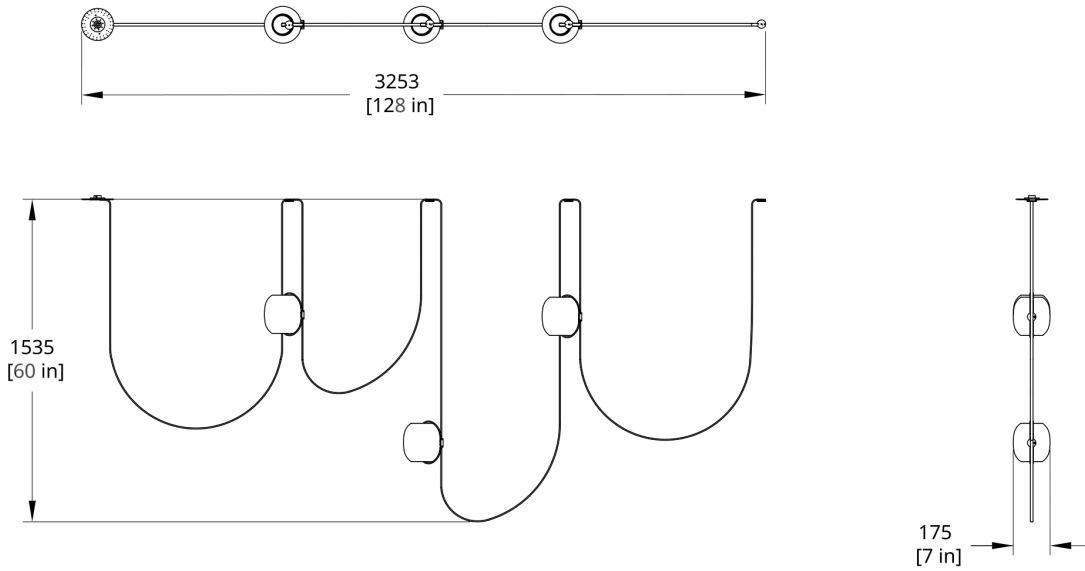

Patent Number D930,226, 187450, 201912511, 006433652-0001

**CERTIFICATION**

UL Listed  
Suitable for Damp Locations

**SUSPENSION**

White 6" round flat canopy, 6" mud-in (recessed) canopy, and 4 clasps included  
Standard 132" cord between globes. Recommended Hang Height 66", refer to dimensional drawings for more info  
Not field trimmable

Drawings

VS-3 Vitis Chandelier Dimension

VS-3 Vitis Chandelier (Condensed High) Dimension

VS-3 Vitis Chandelier (Extra Long) Dimension

VS-3 Vitis Chandelier (Linear) Dimension