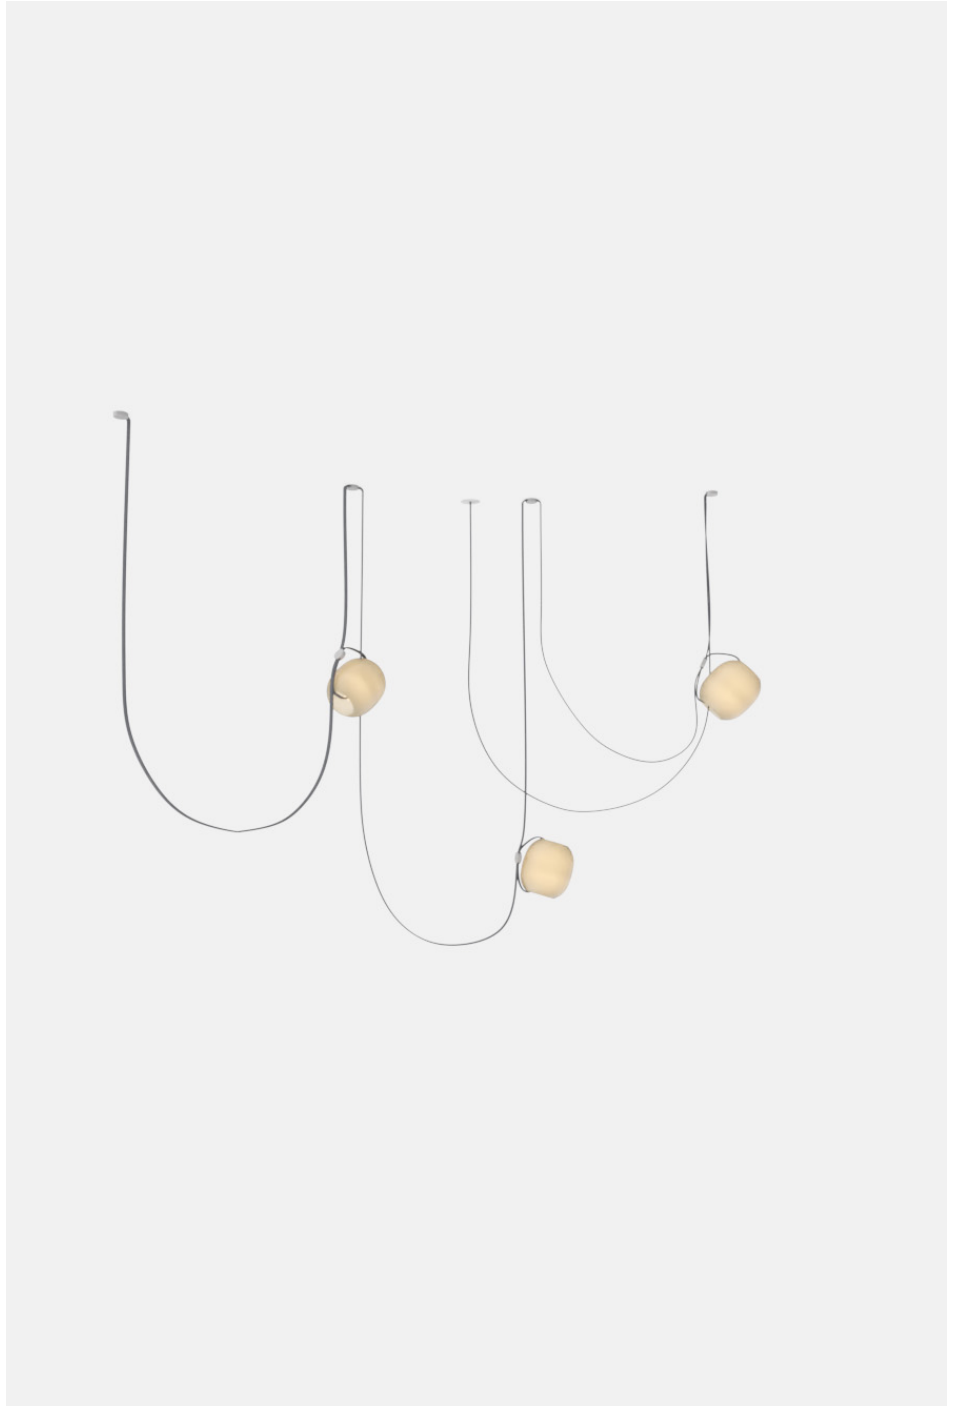

Vitis 3

Chandeliers

50 Greene St
New York NY 10013
T +1 212 388 1621
sales@rbw.com

For 2D & 3D drawings of all products, including CAD, Revit and IES files, please visit rbw.com

Generate Date: Tue Dec 28 2021