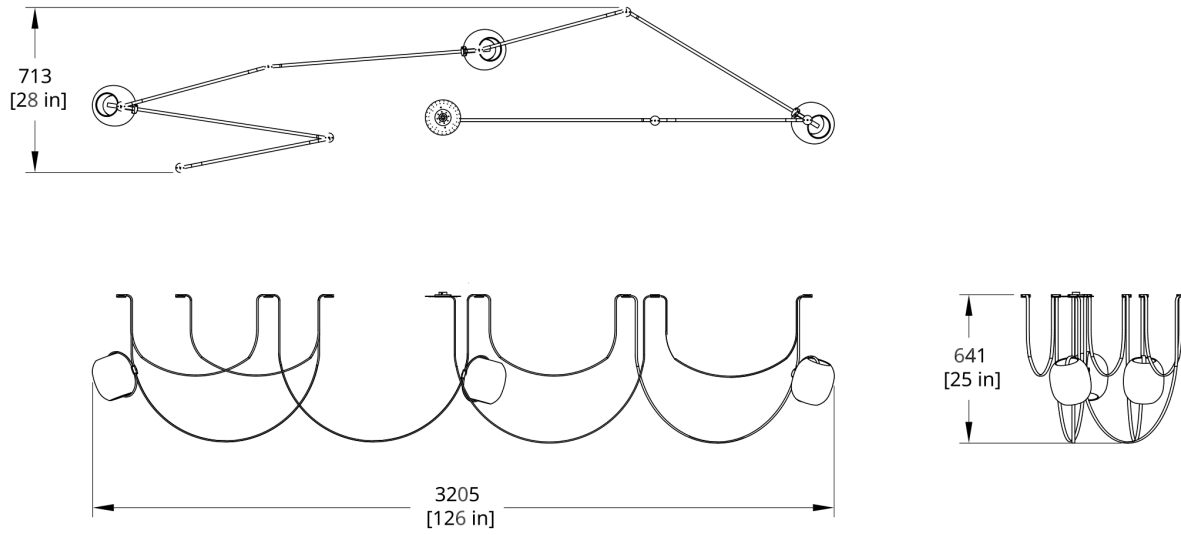

Patent Number D930,226, 187450, 201912511, 006433652-0001

**CERTIFICATION**

UL Listed  
Suitable for Damp Locations

**SUSPENSION**

White 6" round flat canopy, 6" mud-in (recessed) canopy, and 4 clasps included  
Standard 132" cord between globes. Recommended Hang Height 66", refer to dimensional drawings for more info  
Not field trimmable

Generate Date: Tue Dec 28 2021

**PRODUCT DIMENSIONS**

Dimension will vary base on selected configuration. Please download Tech Pack for details.

**DIMENSIONAL WEIGHT**

55.8 lbs

**YOUR PRODUCT CODE**

**VS-3-IV-CB-AA01-27-120\_TR\_DEX**

Drawings

VS-3 Vitis Chandelier Dimension

VS-3 Vitis Chandelier (Condensed High) Dimension

VS-3 Vitis Chandelier (Extra Long) Dimension

VS-3 Vitis Chandelier (Linear) Dimension