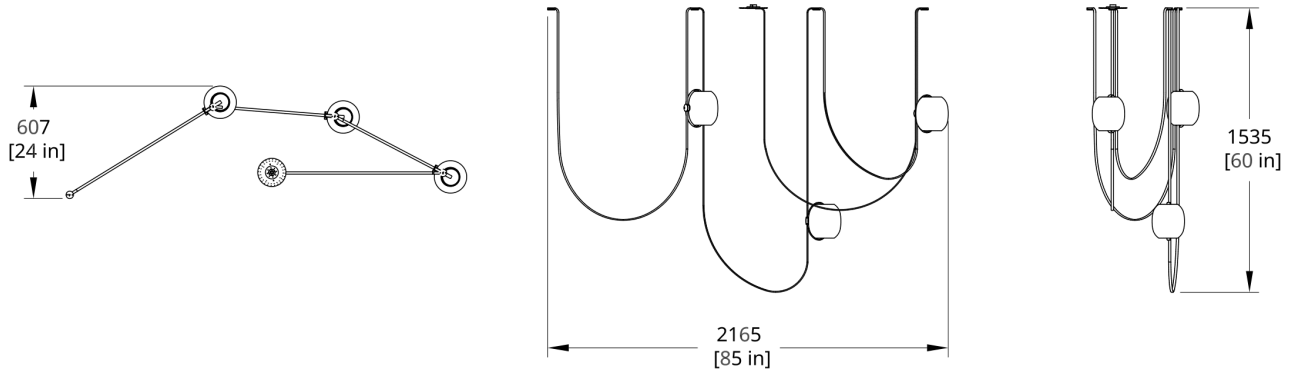

**MATERIALS**

Blown glass globes, anodized aluminum clasps, woven cord

**COLLECTION NOTES**

Vitis comes with 120 in/ 3048mm cord between globes. Custom length available upon request.  
Power enclosure comes with every order.

Patent Number D930,226, 187450, 201912511, 006433652-0001

**CERTIFICATION**

UL Listed  
Suitable for Damp Locations

**SUSPENSION**

White 6" round flat canopy, 6" mud-in (recessed) canopy, and 4 clasps included  
Standard 132" cord between globes. Recommended Hang Height 66", refer to dimensional drawings for more info  
Not field trimmable

Generate Date: Tue Dec 28 2021

**PRODUCT DIMENSIONS**

Dimension will vary base on selected configuration. Please download Tech Pack for details.

**DIMENSIONAL WEIGHT**

55.8 lbs

**YOUR PRODUCT CODE**

**VS-3-IV-CB-AA01-27-120\_TR\_DEX**

Drawings

VS-3 Vitis Chandelier Dimension

VS-3 Vitis Chandelier (Condensed High) Dimension

VS-3 Vitis Chandelier (Extra Long) Dimension

VS-3 Vitis Chandelier (Linear) Dimension