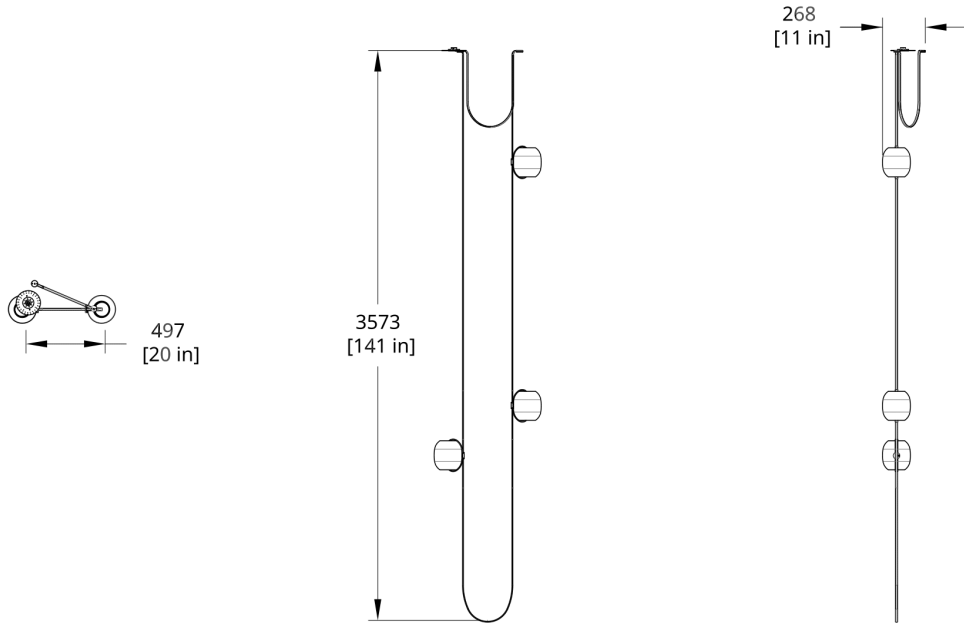

**MATERIALS**

Blown glass globes, anodized aluminum clasps, woven cord

**COLLECTION NOTES**

Vitis comes with 120 in/ 3048mm cord between globes. Custom length available upon request.  
Power enclosure comes with every order.

Patent Number D930,226, 187450, 201912511, 006433652-0001

**CERTIFICATION**

UL Listed  
Suitable for Damp Locations

**SUSPENSION**

White 6" round flat canopy, 6" mud-in (recessed) canopy, and 4 clasps included  
Standard 132" cord between globes. Recommended Hang Height 66", refer to dimensional drawings for more info  
Not field trimmable

Generate Date: Tue Dec 28 2021

**PRODUCT DIMENSIONS**

Dimension will vary base on selected configuration. Please download Tech Pack for details.

**DIMENSIONAL WEIGHT**

55.8 lbs

**YOUR PRODUCT CODE**

**VS-3-IV-CB-AA01-27-120\_TR\_DEX**

Drawings

VS-3 Vitis Chandelier Dimension

VS-3 Vitis Chandelier (Condensed High) Dimension

VS-3 Vitis Chandelier (Extra Long) Dimension

VS-3 Vitis Chandelier (Linear) Dimension