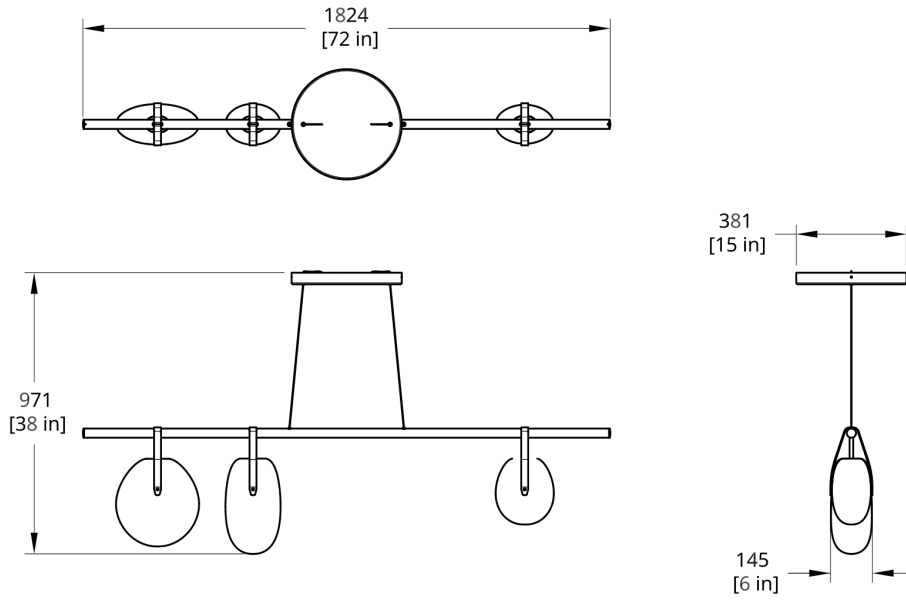

Drawings

GC-72-20G Gala 72" Chandelier Dimension