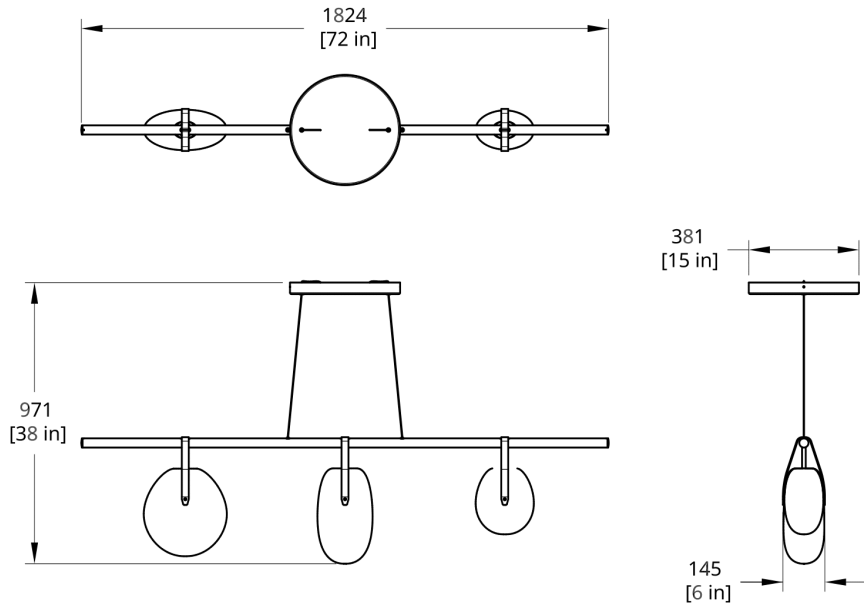

PRODUCT DIMENSIONS

72 L x 6 W x 17" H

PRODUCT WEIGHT

26 lbs / 11.8 kg

DIMENSIONAL WEIGHT

106 lbs

YOUR PRODUCT CODE

GC-72- [] - [] - [] - [] - [] - [] - []

CANOPY COLOR

Black

CPYB

White

CPYW

Drawings

GC-72-20G Gala 72" Chandelier Dimension

GC-72-10G Gala 72" Chandelier Dimension