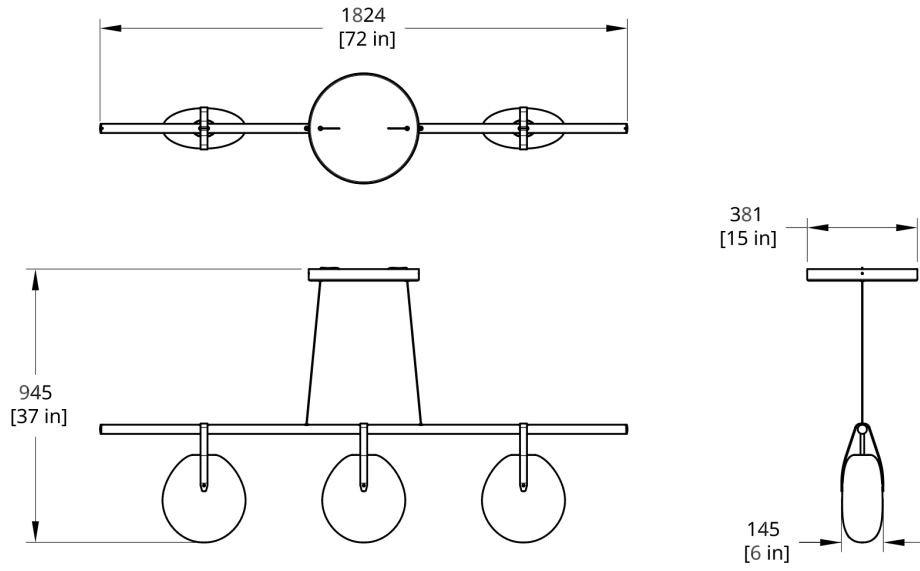

50k hours

CERTIFICATION

UL Listed

Suitable for Damp Locations

**SUSPENSION**

Black or white 15" round flat canopy

Standard 120" cable. Recommended Hang Height 114". Minimum Hang Height 12"

Cable extension available (up to 200"). Field trimmable

PRODUCT DIMENSIONS

72 L x 6 W x 17" H

PRODUCT WEIGHT

26 lbs / 11.8 kg

DIMENSIONAL WEIGHT

106 lbs

YOUR PRODUCT CODE

GC-72- [] - [] - [] - [] - [] - [] - []

CANOPY COLOR

Black

CPYB

White

CPYW

Drawings

GC-72-20G Gala 72" Chandelier Dimension

GC-72-10G Gala 72" Chandelier Dimension