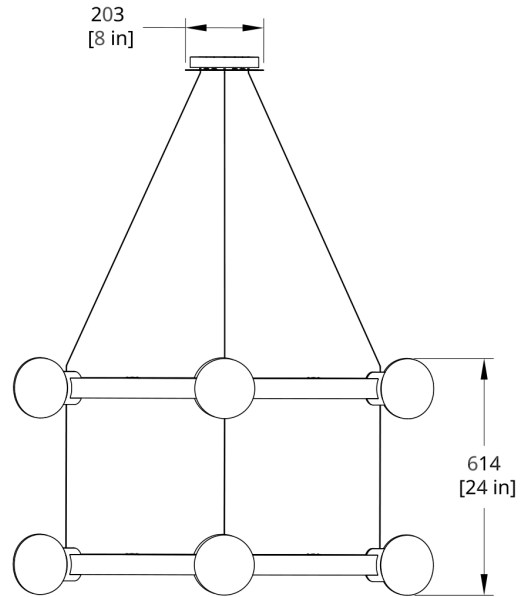

Suitable for Damp Locations

**SUSPENSION**

White 5" round flat canopy x 3 (Contact your sales rep for more info)

Standard 72" cable and white power cord. Standard Hang Height 66". Minimum Hang Height 6".

Cord/cable extension available (up to 150"). Field trimmable

**PRODUCT DIMENSIONS**

48 ØD x 24 in

**DIMENSIONAL WEIGHT**

333 lbs

---

**YOUR PRODUCT CODE**

**C44-**  -  -  -  -  -

Drawings

C44-66 Cinema Chandelier Dimension

C44-1212 Cinema Chandelier Dimension