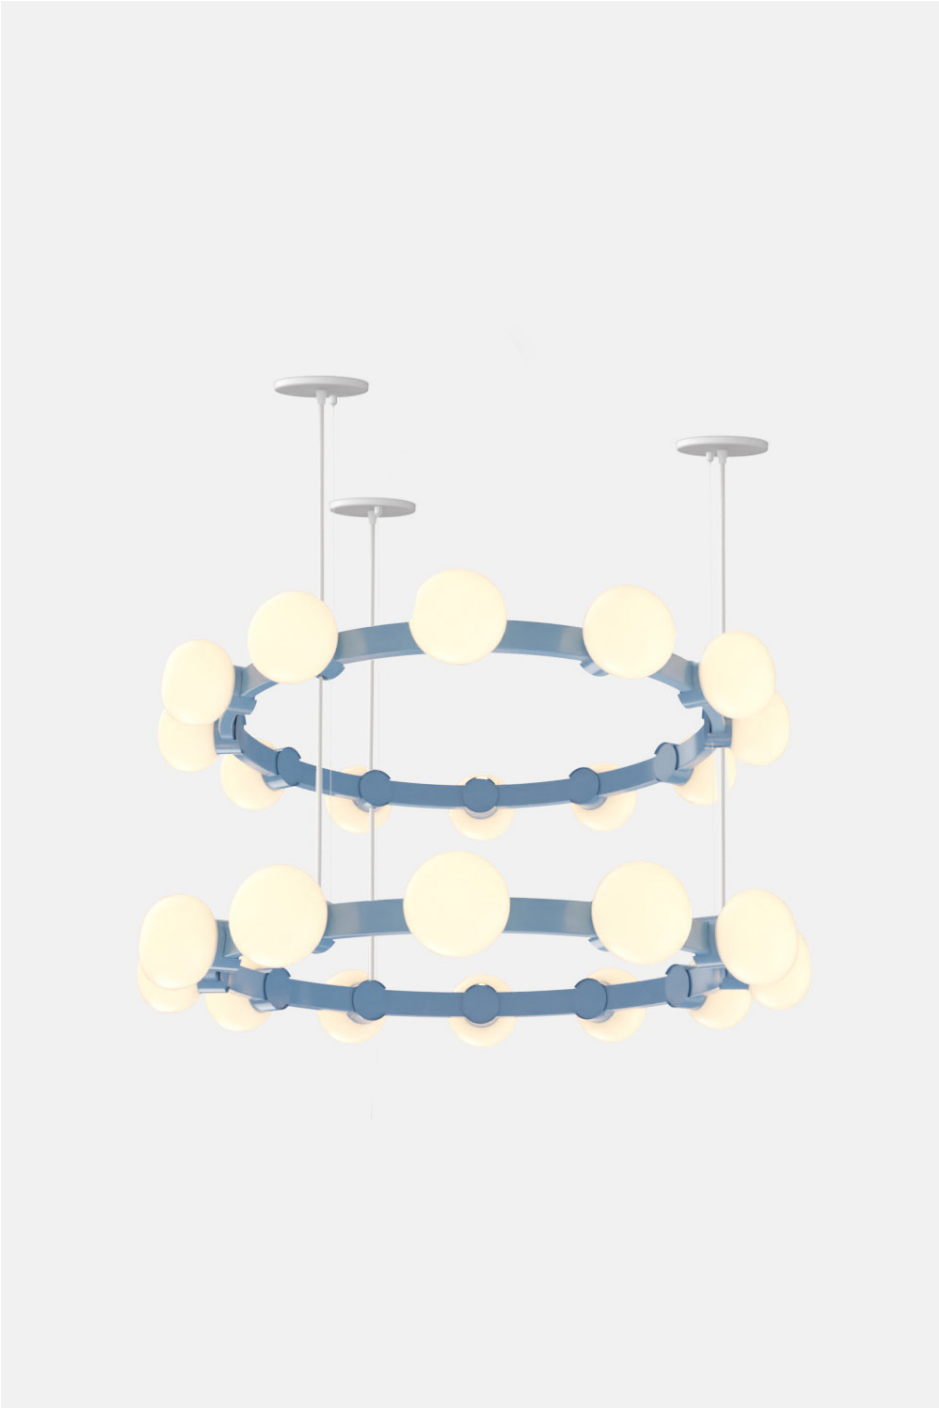

Cinema Double Tiers

Chandeliers

50 Greene St
New York NY 10013
T +1 212 388 1621
sales@rbw.com

For 2D & 3D drawings of all products, including CAD, Revit and IES files, please visit rbw.com