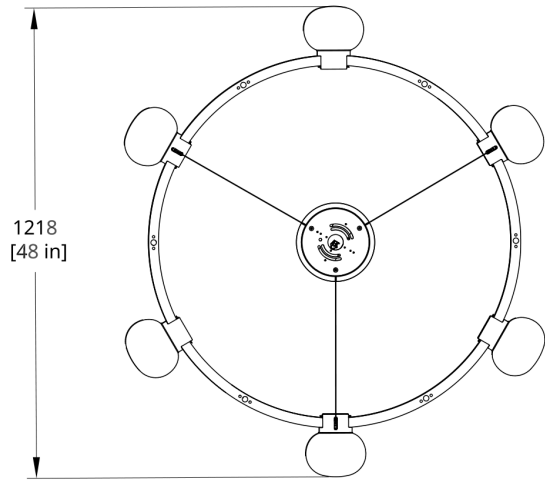

Suitable for Damp Locations

**SUSPENSION**

White 5" round flat canopy x 3 (Contact your sales rep for more info)

Standard 72" cable and white power cord. Standard Hang Height 66". Minimum Hang Height 6".

Cord/cable extension available (up to 150"). Field trimmable

**PRODUCT DIMENSIONS**

48 ØD x 24 in

**DIMENSIONAL WEIGHT**

333 lbs

---

**YOUR PRODUCT CODE**

**C44-**  -  -  -  -  -

Drawings

C44-66 Cinema Chandelier Dimension

C44-1212 Cinema Chandelier Dimension