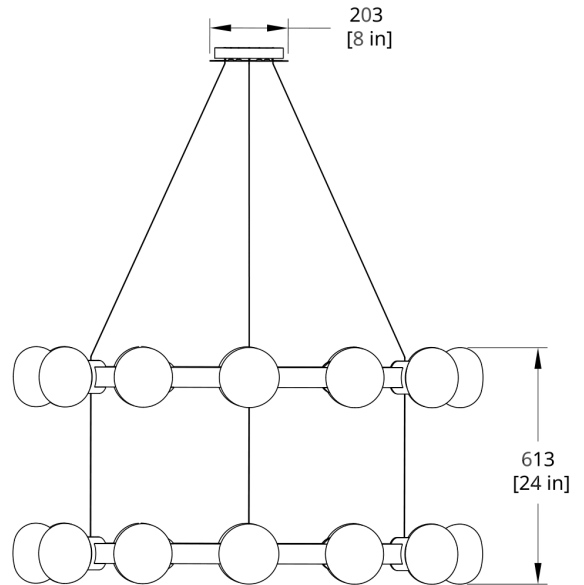

Suitable for Damp Locations

**SUSPENSION**

White 5" round flat canopy x 3 (Contact your sales rep for more info)

Standard 72" cable and white power cord. Standard Hang Height 66". Minimum Hang Height 6".

Cord/cable extension available (up to 150"). Field trimmable

**PRODUCT DIMENSIONS**

48 ØD x 24 in

**DIMENSIONAL WEIGHT**

333 lbs

---

**YOUR PRODUCT CODE**

**C44-**  -  -  -  -  -

Drawings

C44-66 Cinema Chandelier Dimension

C44-1212 Cinema Chandelier Dimension