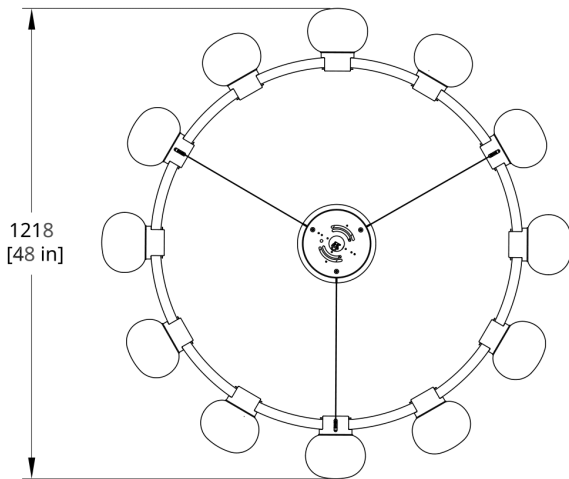

Suitable for Damp Locations

**SUSPENSION**

White 5" round flat canopy x 3 (Contact your sales rep for more info)

Standard 72" cable and white power cord. Standard Hang Height 66". Minimum Hang Height 6".

Cord/cable extension available (up to 150"). Field trimmable

**PRODUCT DIMENSIONS**

48 ØD x 24 in

**DIMENSIONAL WEIGHT**

333 lbs

---

**YOUR PRODUCT CODE**

**C44-**  -  -  -  -  -

Drawings

C44-66 Cinema Chandelier Dimension

C44-1212 Cinema Chandelier Dimension