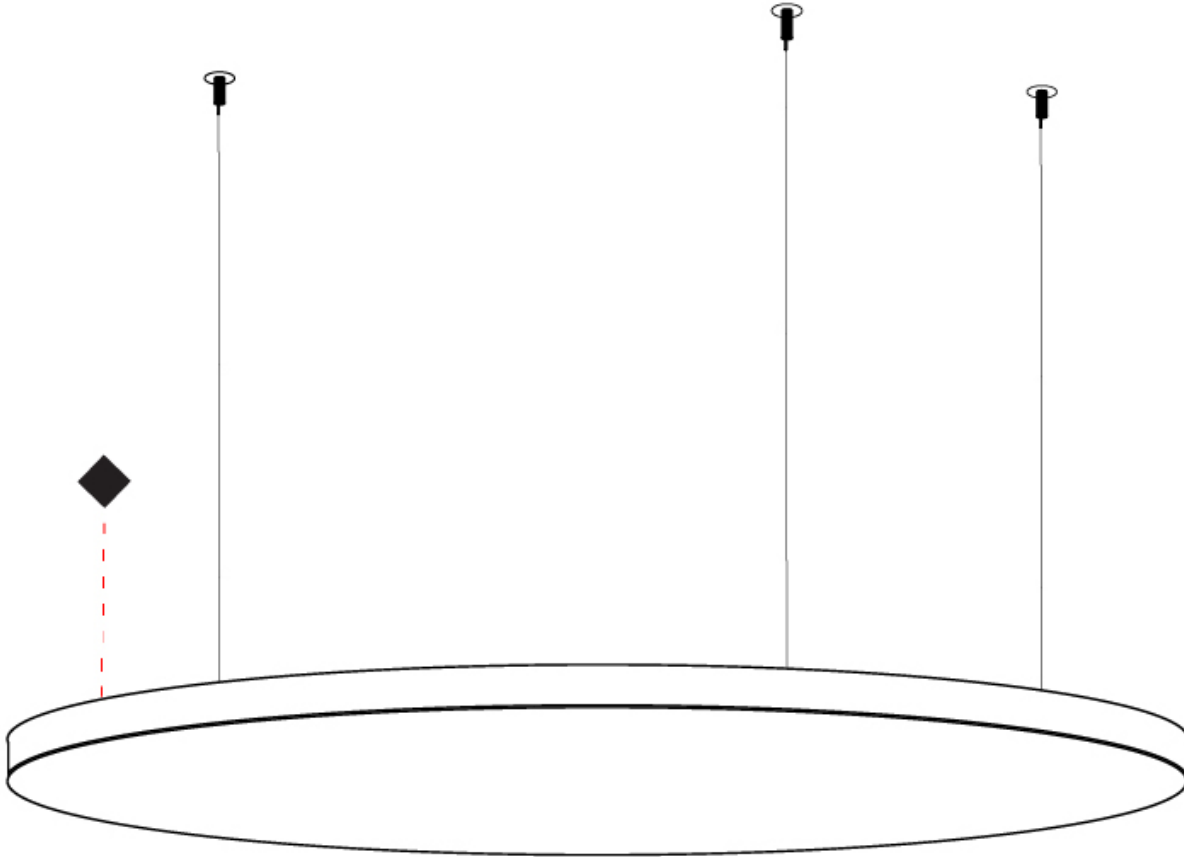

ZERO ROUND ACOUSTIC SUSPENSION

D81696-

PROJECT _____

TYPE _____

SPECIFIER _____

QUANTITY _____

DATE _____

D