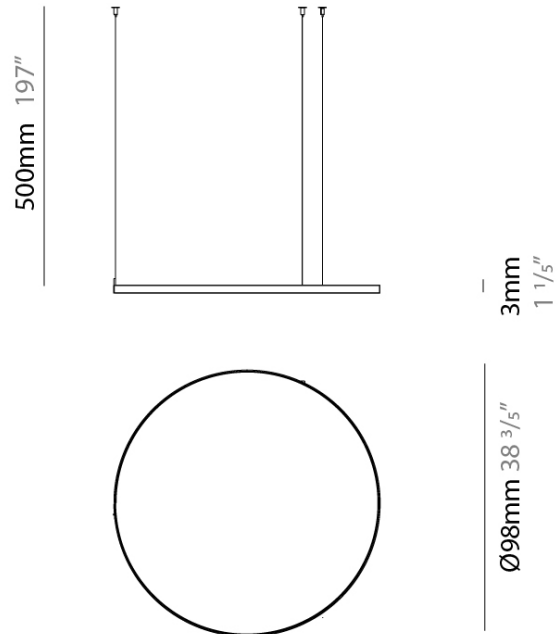

PROJECT _____
TYPE _____
SPECIFIER _____
QUANTITY _____
DATE _____

ZERO ROUND ACOUSTIC SUSPENSION

D81696-

base number   Finish
Options

1. To build a product code in our configurator select the specify button on the base model # product page
2. To build a manual product code on this datasheet choose from the options listed below in blue font and add the suffix to the base model #

GENERAL

Division: Design _____
Series: Zero Round Acoustic _____
Mounting Type: Suspension _____
Mounting Location: Ceiling _____
Subcategory: Acoustic _____
Brand: Panzeri _____

PHYSICAL

Shape: Round _____
Diameter (mm): 980 _____
Diameter (in): 38 ⁹/₁₆ _____
Height (mm): 30 _____
Height (in): 1 ³/₁₆ _____
Max. Overall Height (mm): 5030 _____
Max. Overall Height (in): 198 ¹/₃₂ _____
Weight (kg): 1.43 _____
Weight (lbs): 3.15 _____
Fixture Finish: [WHI](#) / [BLK](#) / [BRZ](#) / [MBR](#) / [TIM](#) _____
Fixture Material: Aluminum _____
Cable Details: Suspension kit with grip-locks and 5000mm / 196 7/8" long steel cables _____

RATINGS AND CERTIFICATIONS

Certified By: Certified for North American Standards _____
IP rating: IP20 _____