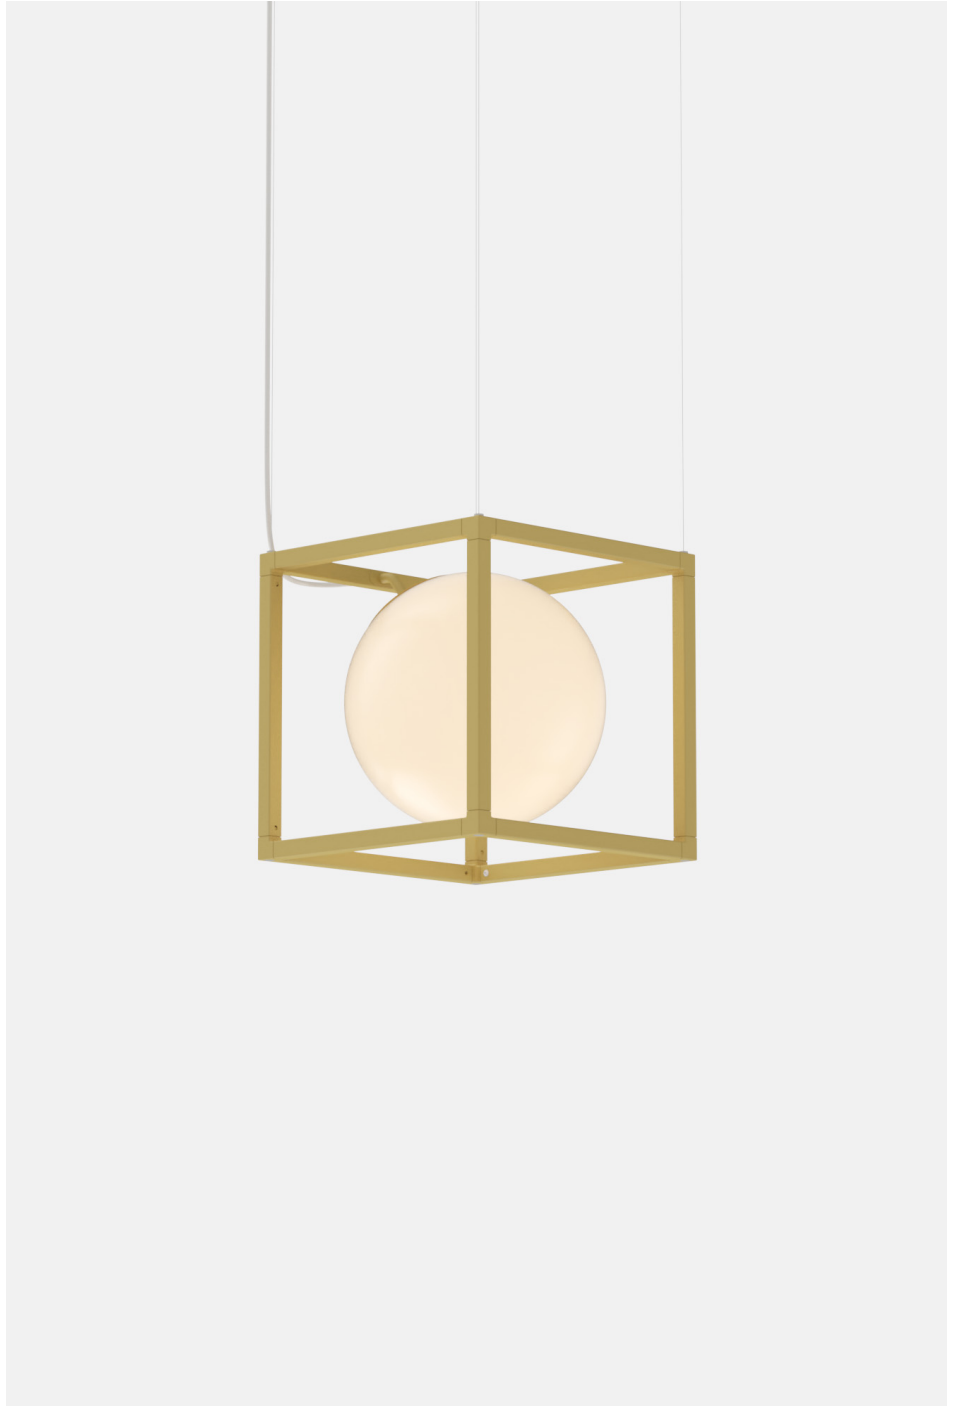

Witt 1

Chandeliers

50 Greene St
New York NY 10013
T +1 212 388 1621
sales@rbw.com

For 2D & 3D drawings of all products, including CAD, Revit and IES files, please visit rbw.com

Generate Date: Thu Jan 06 2022