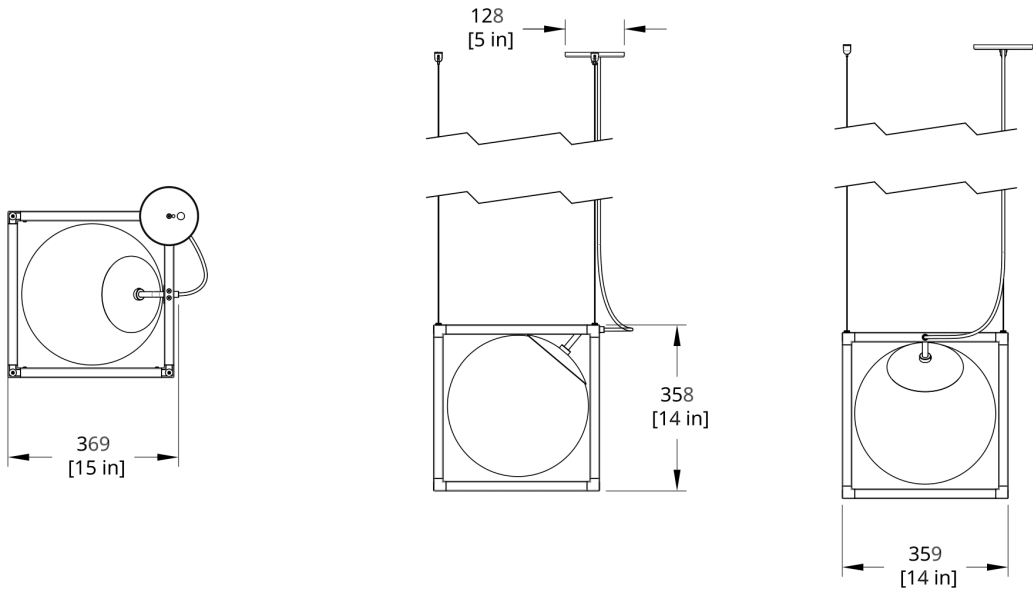

COLOR TEMPERATURE

2700K (warm white)	27
3000K (soft white)	30
3500K (neutral white)	35

INPUT / CONTROL / POWER

110-120V Input TRIAC / ELV / 0-10V, 1% Dimming	120_TM_DEX
220-240V Input 0-10V, 1% Dimming	220_10_DEX
110-277V Input 0-10V, 0.1% Dimming	277_10_DEX
110-277V Input DALI, 0.1% Dimming	277_DL_DEX

Drawings

RGW-1 Witt Chandelier Dimension