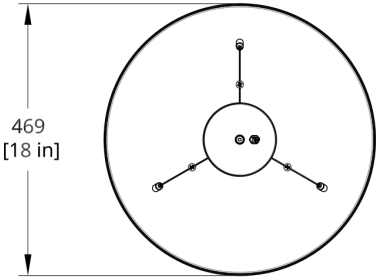

MATERIALS

Powder coated steel, acrylic diffuser

PERFORMANCE

3985 lm

Power Consumption 51.5W

Luminaire Watts 30W

78lm/W

90 CRI

Standard 72" cable. Standard Hang Height 65". Minimum Hang Height 30"

Cable extension available (up to 420"). Field trimmable

PRODUCT DIMENSIONS

18" dia x 6 in H

PRODUCT WEIGHT

10 lbs / 4.6 kg

DIMENSIONAL WEIGHT

Drawings

CTP-18-DI Centro Pendant Direct Indirect Dimension