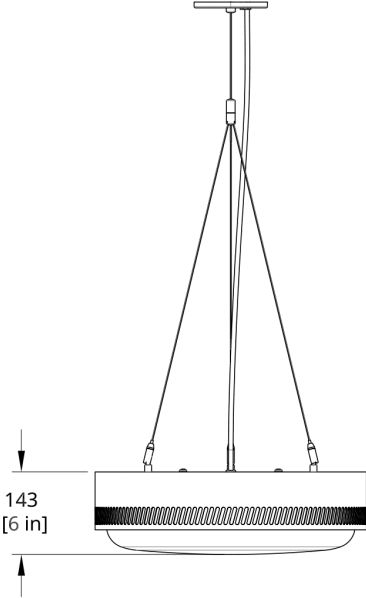

Centro Pendant Direct Indirect

Pendants

50 Greene St
New York NY 10013
T +1 212 388 1621
sales@rbw.com

DESCRIPTION

Centro, a sleek, circular fixture for both flushmount and pendant installation. With its slim profile and light-diffusing perforated edge, Centro possesses a subtle sophistication other fixtures don't.

MATERIALS

Powder coated steel, acrylic diffuser

PERFORMANCE

3985 lm

Power Consumption 51.5W

Luminaire Watts 30W

78lm/W

90 CRI

Standard 72" cable. Standard Hang Height 65". Minimum Hang Height 30"

Cable extension available (up to 420"). Field trimmable

PRODUCT DIMENSIONS

18" dia x 6 in H

PRODUCT WEIGHT

10 lbs / 4.6 kg

DIMENSIONAL WEIGHT

Drawings

CTP-18-DI Centro Pendant Direct Indirect Dimension