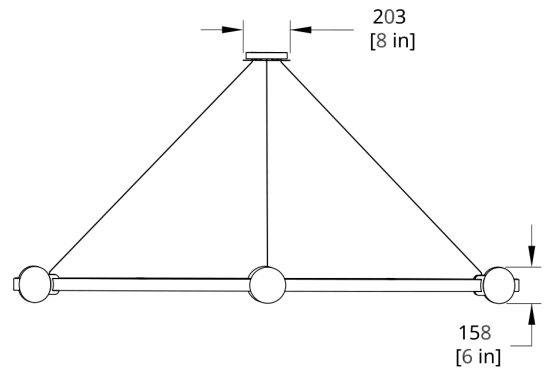

Standard 72" cable and white power cord. Standard Hang Height 66". Minimum Hang Height 6".

Cord/cable extension available (up to 150"). Field trimmable

PRODUCT DIMENSIONS

96 ØD x 6 in

DIMENSIONAL WEIGHT

355 lbs

Drawings

C8-12 Cinema Chandelier Dimension

C8-6 Cinema Chandelier Dimension