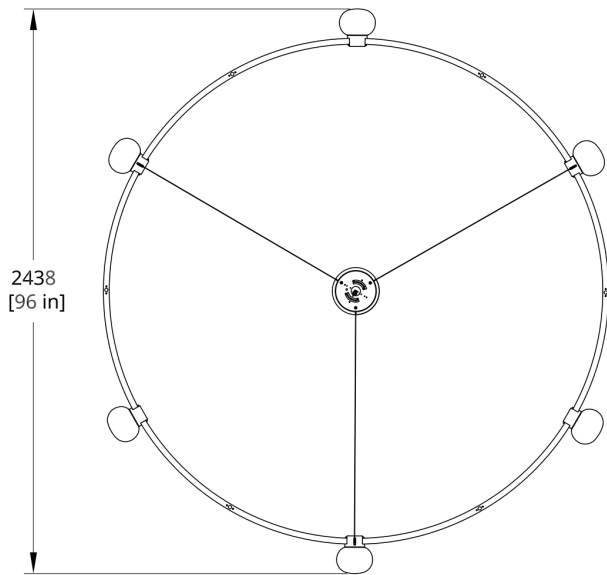

MATERIALS

Steel frame with satin opal globes

PERFORMANCE

6 Globes 1550 lm | 12 Globes 3100 lm

Power Consumption for 6 Globes 54W | 12 Globes 108W

90 CRI

LED LIFESPAN

50k hours

Standard 72" cable and white power cord. Standard Hang Height 66". Minimum Hang Height 6".

Cord/cable extension available (up to 150"). Field trimmable

PRODUCT DIMENSIONS

96 ØD x 6 in

DIMENSIONAL WEIGHT

355 lbs

Drawings

C8-12 Cinema Chandelier Dimension

C8-6 Cinema Chandelier Dimension