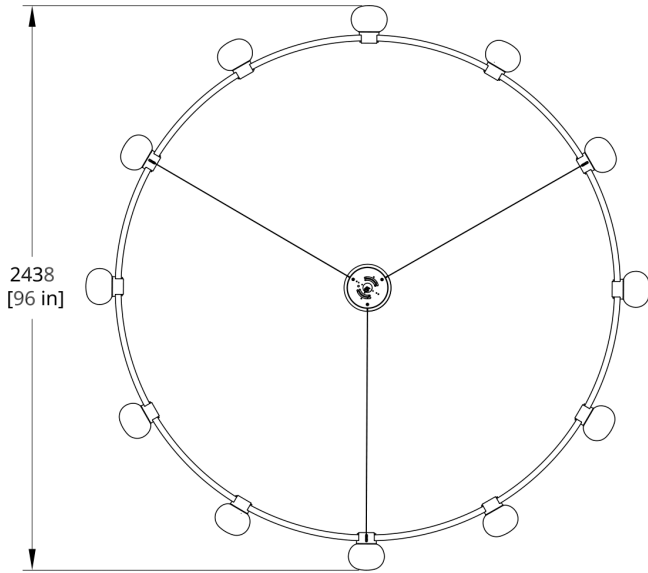

Drawings

C8-12 Cinema Chandelier Dimension