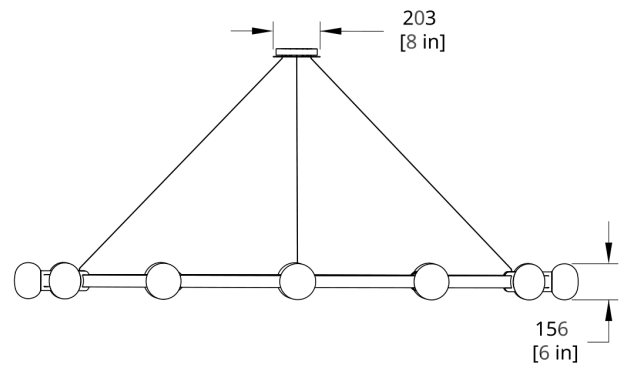

Drawings

C8-12 Cinema Chandelier Dimension