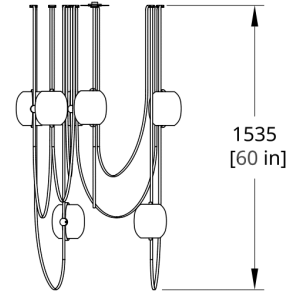

**MATERIALS**

Blown glass globes, anodized aluminum clasps, woven cord

**COLLECTION NOTES**

Vitis comes with 120 in/ 3048mm cord between globes. Custom length available upon request.  
Power enclosure comes with every order.

Patent Number D930,226, 187450, 201912511, 006433652-0001

**CERTIFICATION**

UL Listed  
Suitable for Damp Locations

**SUSPENSION**

White 6" round flat canopy, 6" mud-in (recessed) canopy, and 8 clasps included  
Standard 132" cord between globes. Recommended Hang Height 66", refer to dimensional drawings for more info  
Not field trimmable

Generate Date: Tue Dec 28 2021

**PRODUCT DIMENSIONS**

Dimension will vary base on selected configuration. Please download Tech Pack for details.

**DIMENSIONAL WEIGHT**

121 lbs

**YOUR PRODUCT CODE**

**VS-7-IV-CB-AA01-27-120\_TR\_DEX**

Drawings

VS-7 Vitis Chandelier (Condensed) Dimension

VS-7 Vitis Chandelier (Extra Long) Dimension

VS-7 Vitis Chandelier (High) Dimension

VS-7 Vitis Chandelier (Linear) Dimension