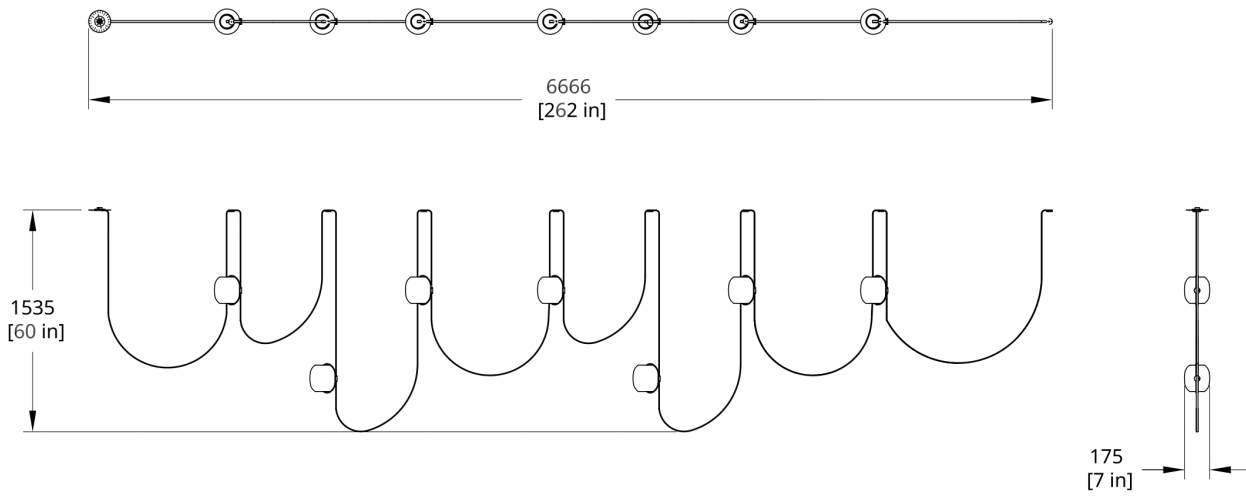

Patent Number D930,226, 187450, 201912511, 006433652-0001

**CERTIFICATION**

UL Listed  
Suitable for Damp Locations

**SUSPENSION**

White 6" round flat canopy, 6" mud-in (recessed) canopy, and 8 clasps included  
Standard 132" cord between globes. Recommended Hang Height 66", refer to dimensional drawings for more info  
Not field trimmable

Drawings

VS-7 Vitis Chandelier (Condensed) Dimension

VS-7 Vitis Chandelier (Extra Long) Dimension

VS-7 Vitis Chandelier (High) Dimension

VS-7 Vitis Chandelier (Linear) Dimension