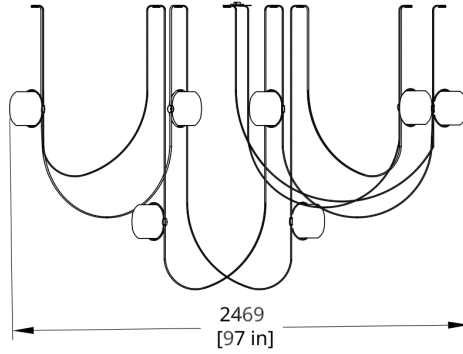

**MATERIALS**

Blown glass globes, anodized aluminum clasps, woven cord

**COLLECTION NOTES**

Vitis comes with 120 in/ 3048mm cord between globes. Custom length available upon request.  
Power enclosure comes with every order.

Patent Number D930,226, 187450, 201912511, 006433652-0001

**CERTIFICATION**

UL Listed  
Suitable for Damp Locations

**SUSPENSION**

White 6" round flat canopy, 6" mud-in (recessed) canopy, and 8 clasps included  
Standard 132" cord between globes. Recommended Hang Height 66", refer to dimensional drawings for more info  
Not field trimmable

Generate Date: Tue Dec 28 2021

**PRODUCT DIMENSIONS**

Dimension will vary base on selected configuration. Please download Tech Pack for details.

**DIMENSIONAL WEIGHT**

121 lbs

**YOUR PRODUCT CODE**

**VS-7-IV-CB-AA01-27-120\_TR\_DEX**

Drawings

VS-7 Vitis Chandelier (Condensed) Dimension

VS-7 Vitis Chandelier (Extra Long) Dimension

VS-7 Vitis Chandelier (High) Dimension

VS-7 Vitis Chandelier (Linear) Dimension