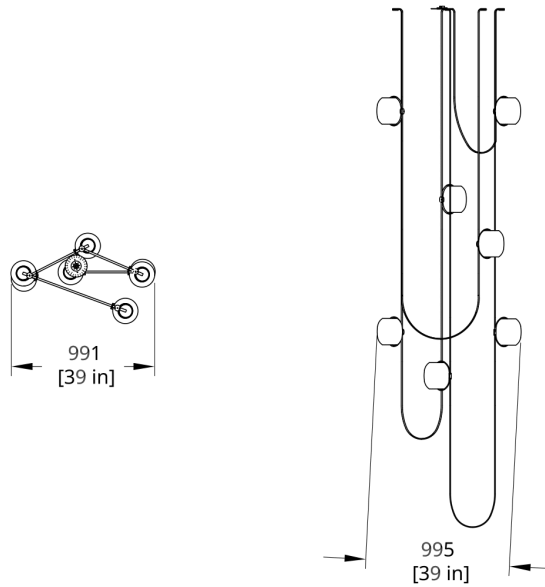

**MATERIALS**

Blown glass globes, anodized aluminum clasps, woven cord

**COLLECTION NOTES**

Vitis comes with 120 in/ 3048mm cord between globes. Custom length available upon request.  
Power enclosure comes with every order.

Patent Number D930,226, 187450, 201912511, 006433652-0001

**CERTIFICATION**

UL Listed  
Suitable for Damp Locations

**SUSPENSION**

White 6" round flat canopy, 6" mud-in (recessed) canopy, and 8 clasps included  
Standard 132" cord between globes. Recommended Hang Height 66", refer to dimensional drawings for more info  
Not field trimmable

Generate Date: Tue Dec 28 2021

**PRODUCT DIMENSIONS**

Dimension will vary base on selected configuration. Please download Tech Pack for details.

**DIMENSIONAL WEIGHT**

121 lbs

**YOUR PRODUCT CODE**

**VS-7-IV-CB-AA01-27-120\_TR\_DEX**

Drawings

VS-7 Vitis Chandelier (Condensed) Dimension

VS-7 Vitis Chandelier (Extra Long) Dimension

VS-7 Vitis Chandelier (High) Dimension

VS-7 Vitis Chandelier (Linear) Dimension