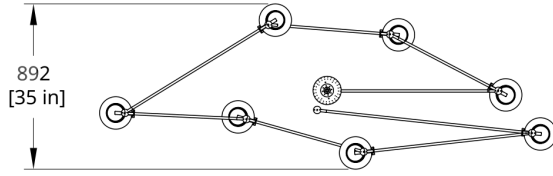

Drawings

VS-7 Vitis Chandelier (Condensed) Dimension