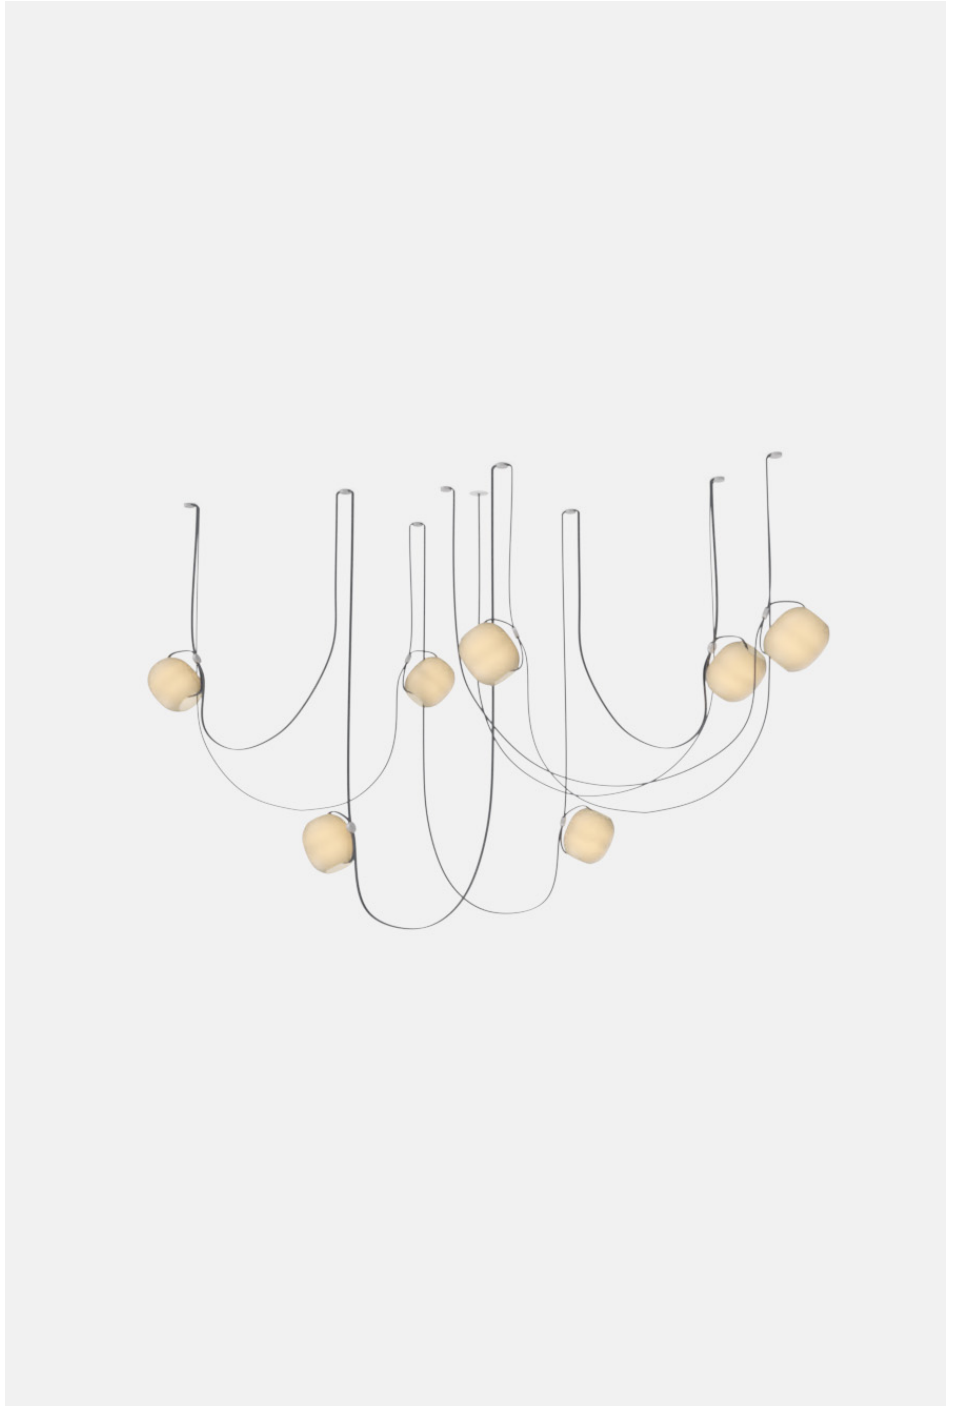

Vitis 7

Chandeliers

50 Greene St
New York NY 10013
T +1 212 388 1621
sales@rbw.com

For 2D & 3D drawings of all products, including CAD, Revit and IES files, please visit rbw.com

Generate Date: Tue Dec 28 2021