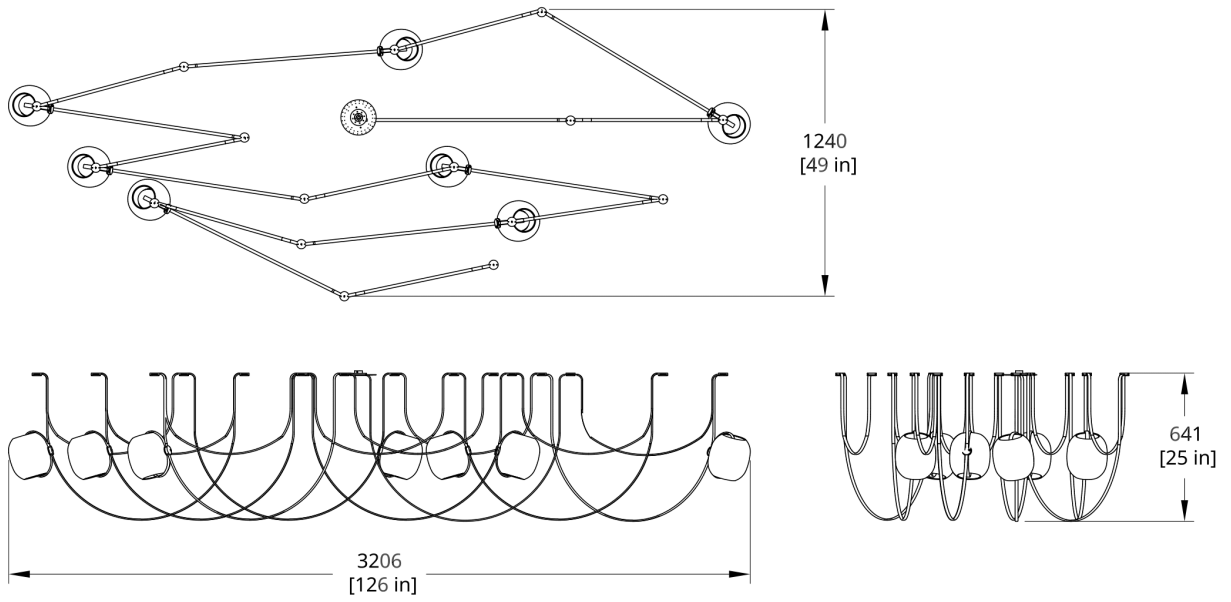

VS-7 Vitis Chandelier (Extra Long) Dimension

VS-7 Vitis Chandelier (High) Dimension