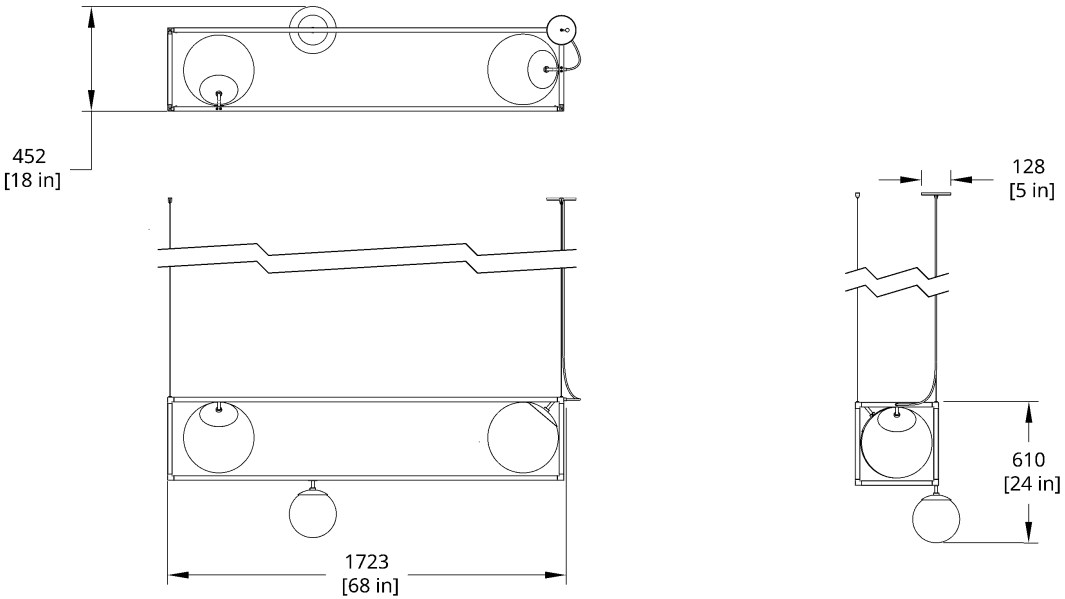

COLOR TEMPERATURE

2700K (warm white)	27
3000K (soft white)	30
3500K (neutral white)	35

INPUT / CONTROL / POWER

110-120V Input TRIAC / ELV / 0-10V, 1% Dimming	120_TM_DEX
220-240V Input 0-10V, 1% Dimming	220_10_DEX
110-277V Input 0-10V, 0.1% Dimming	277_10_DEX
110-277V Input DALI, 0.1% Dimming	277_DL_DEX

Drawings

RGW-3 Witt Chandelier Dimension