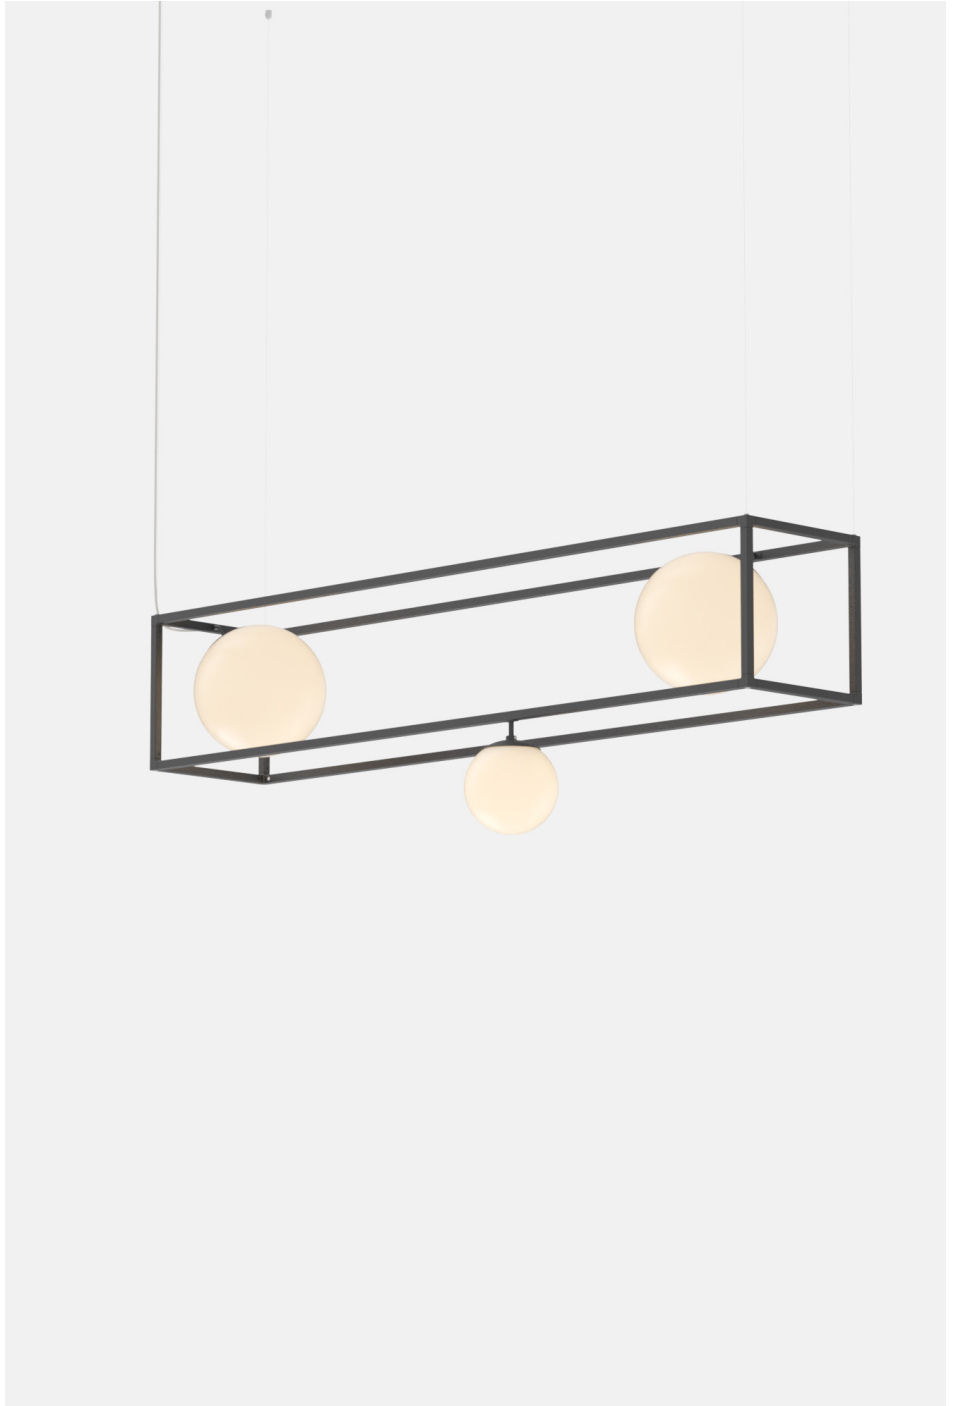

Witt 3

Chandeliers

50 Greene St
New York NY 10013
T +1 212 388 1621
sales@rbw.com

For 2D & 3D drawings of all products, including CAD, Revit and IES files, please visit rbw.com

Generate Date: Thu Jan 06 2022