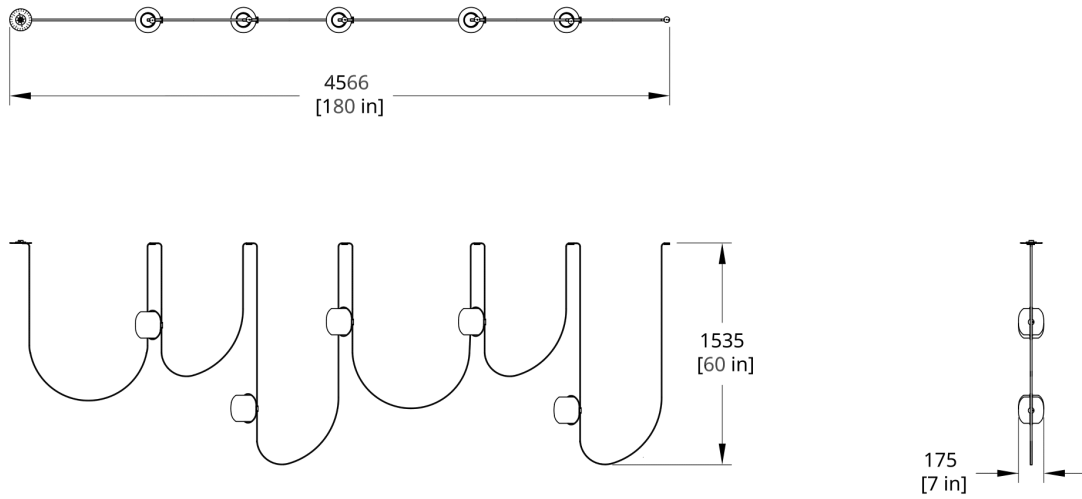

CERTIFICATION

UL Listed
Suitable for Damp Locations

**SUSPENSION**

White 6" round flat canopy, 6" mud-in (recessed) canopy, and 6 clasps included
Standard 132" cord between globes. Recommended Hang Height 66", refer to dimensional drawings for more info
Not field trimmable

Generate Date: Tue Dec 28 2021

PRODUCT DIMENSIONS

Dimension will vary base on selected configuration. Please download Tech Pack for details.

DIMENSIONAL WEIGHT

88.4 lbs

YOUR PRODUCT CODE

VS-5-IV-CB-AA01-27-120_TR_DEX

Drawings

VS-5 Vitis Chandelier (Condensed) Dimension

VS-5 Vitis Chandelier (Extra Long) Dimension

VS-5 Vitis Chandelier (High) Dimension

VS-5 Vitis Chandelier (Linear) Dimension