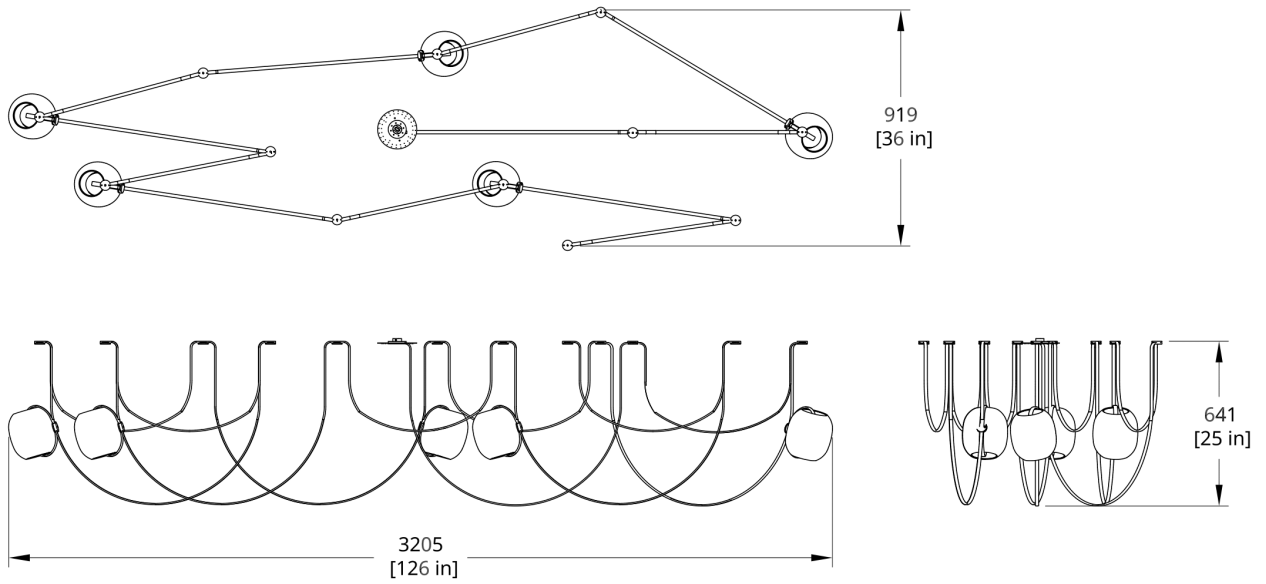

PERFORMANCE

905 lumens (Ivory); 715 lumens (Smoke)
Power Consumption 7W
Luminaire Watts 32.5W
Per Globe - 28 lm/w (Ivory); 22 lm/w (Smoke)
90 CRI

LED LIFESPAN

50k hours

PATENT FILE NUMBER

Patent Number D930,226, 187450, 201912511, 006433652-0001

CERTIFICATION

UL Listed
Suitable for Damp Locations

**SUSPENSION**

White 6" round flat canopy, 6" mud-in (recessed) canopy, and 6 clasps included
Standard 132" cord between globes. Recommended Hang Height 66", refer to dimensional drawings for more info
Not field trimmable

Generate Date: Tue Dec 28 2021

PRODUCT DIMENSIONS

Dimension will vary base on selected configuration. Please download Tech Pack for details.

DIMENSIONAL WEIGHT

88.4 lbs

YOUR PRODUCT CODE

VS-5-IV-CB-AA01-27-120_TR_DEX

Drawings

VS-5 Vitis Chandelier (Condensed) Dimension

VS-5 Vitis Chandelier (Extra Long) Dimension

VS-5 Vitis Chandelier (High) Dimension

VS-5 Vitis Chandelier (Linear) Dimension