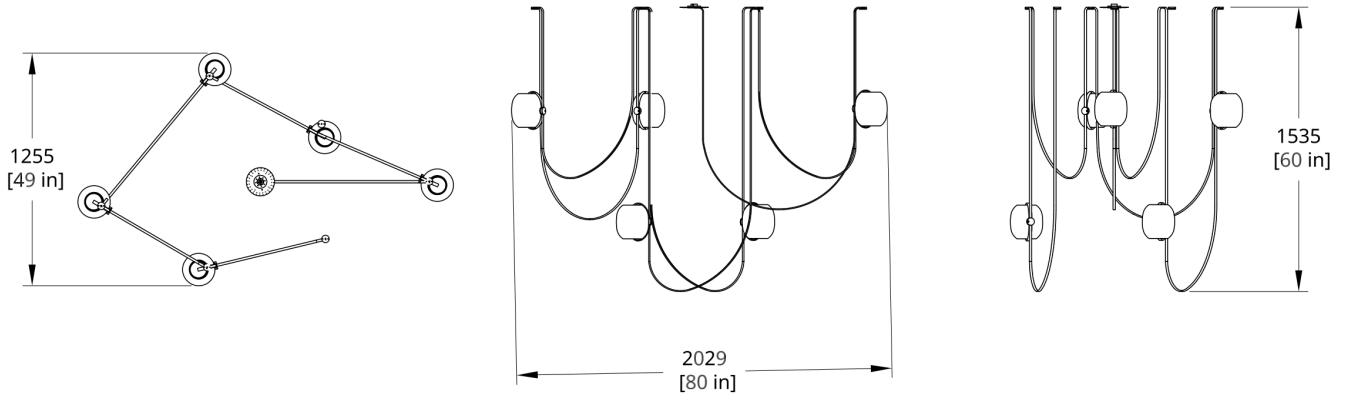

CERTIFICATION

UL Listed
Suitable for Damp Locations

**SUSPENSION**

White 6" round flat canopy, 6" mud-in (recessed) canopy, and 6 clasps included
Standard 132" cord between globes. Recommended Hang Height 66", refer to dimensional drawings for more info
Not field trimmable

Generate Date: Tue Dec 28 2021

PRODUCT DIMENSIONS

Dimension will vary base on selected configuration. Please download Tech Pack for details.

DIMENSIONAL WEIGHT

88.4 lbs

YOUR PRODUCT CODE

VS-5-IV-CB-AA01-27-120_TR_DEX

Drawings

VS-5 Vitis Chandelier (Condensed) Dimension

VS-5 Vitis Chandelier (Extra Long) Dimension

VS-5 Vitis Chandelier (High) Dimension

VS-5 Vitis Chandelier (Linear) Dimension