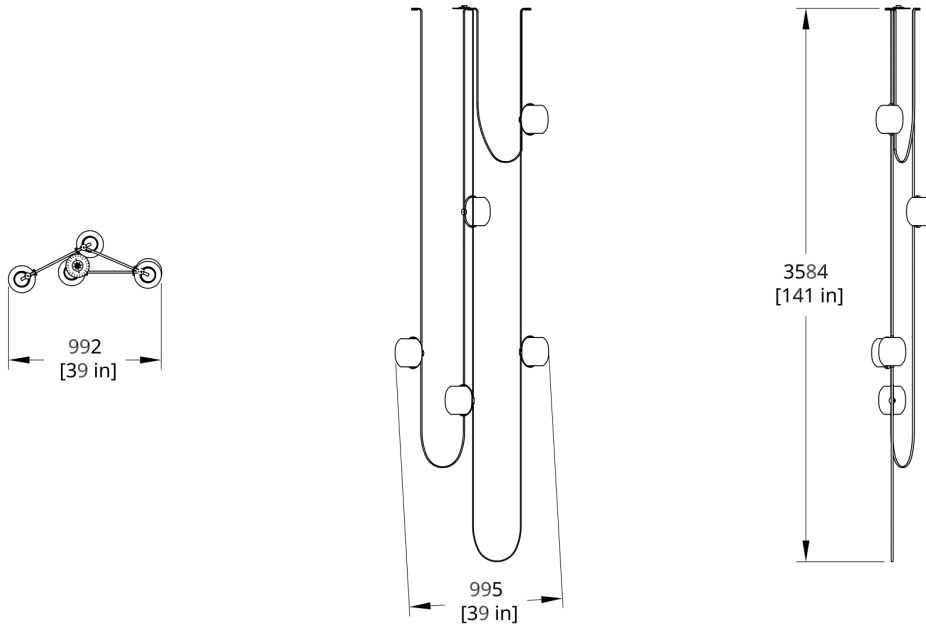

MATERIALS

Blown glass globes, anodized aluminum clasps, woven cord

COLLECTION NOTES

Vitis comes with 120 in/ 3048mm cord between globes. Custom length available upon request.
Power enclosure comes with every order.

CERTIFICATION

UL Listed
Suitable for Damp Locations

**SUSPENSION**

White 6" round flat canopy, 6" mud-in (recessed) canopy, and 6 clasps included
Standard 132" cord between globes. Recommended Hang Height 66", refer to dimensional drawings for more info
Not field trimmable

Generate Date: Tue Dec 28 2021

PRODUCT DIMENSIONS

Dimension will vary base on selected configuration. Please download Tech Pack for details.

DIMENSIONAL WEIGHT

88.4 lbs

YOUR PRODUCT CODE

VS-5-IV-CB-AA01-27-120_TR_DEX

Drawings

VS-5 Vitis Chandelier (Condensed) Dimension

VS-5 Vitis Chandelier (Extra Long) Dimension

VS-5 Vitis Chandelier (High) Dimension

VS-5 Vitis Chandelier (Linear) Dimension