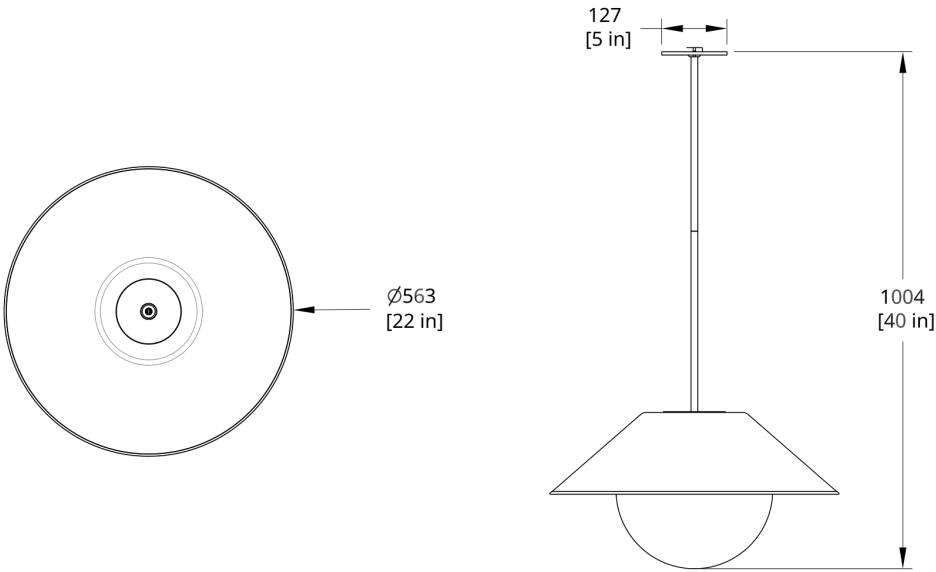

PATENT FILE NUMBER

Patent Pending

CERTIFICATION

UL Listed

Suitable for Damp Locations

**SUSPENSION**

White 5" round flat canopy (Contact your sales rep for more info)

Standard 72" white cord (paired with 14" shade) or 28" white stem (paired with 21" shade). Standard Hang Height 66" for cord or 28" for stem. Minimum Hang Height 6"

Cord extension available (up to 150"), stem extension available. Field trimmable

PRODUCT DIMENSIONS

14" Shade 14 x 9 in H | 22" Shade 22 x 12 in H

PRODUCT WEIGHT

10 lbs / 4.5 kg

DIMENSIONAL WEIGHT

8 lbs (14" Shade) | 9 lbs (22" Shade)

YOUR PRODUCT CODE

AK- [] - [] - [] - [] - [] - []

Specification Logic

SIZE

| | |
|-----------|-----|
| 14" shade | M14 |
| 22" shade | M22 |

SHADE FINISH

| | |
|--------------|------|
| Matte White | PC20 |
| Silk Grey | PC25 |
| Ochre Yellow | PC26 |
| Emerald | PC28 |
| Matte Black | PC30 |
| Vermillion | PC42 |

Drawings

AK-M22 Akoya Pendant 22" Stem Dimension

AK-M14 Akoya Pendant 14" Cord Dimension