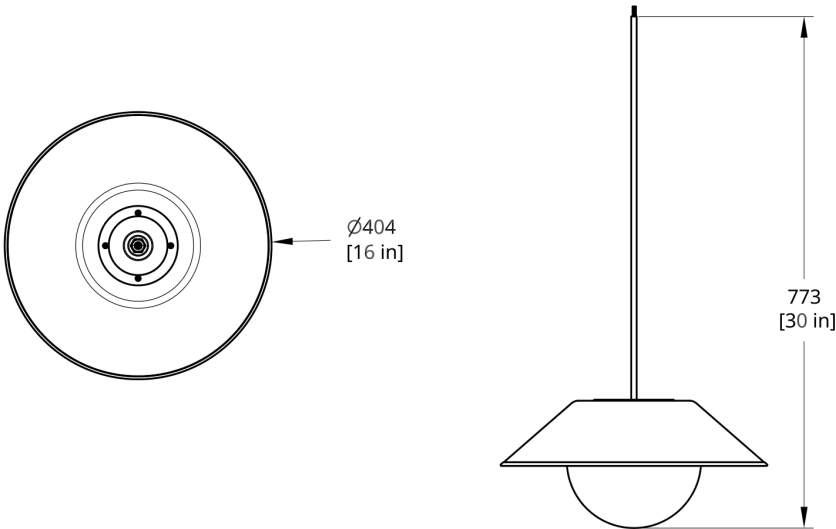

PATENT FILE NUMBER

Patent Pending

CERTIFICATION

UL Listed

Suitable for Damp Locations

**SUSPENSION**

White 5" round flat canopy (Contact your sales rep for more info)

Standard 72" white cord (paired with 14" shade) or 28" white stem (paired with 21" shade). Standard Hang Height 66" for cord or 28" for stem. Minimum Hang Height 6"

Cord extension available (up to 150"), stem extension available. Field trimmable

PRODUCT DIMENSIONS

14" Shade 14 x 9 in H | 22" Shade 22 x 12 in H

PRODUCT WEIGHT

10 lbs / 4.5 kg

DIMENSIONAL WEIGHT

8 lbs (14" Shade) | 9 lbs (22" Shade)

YOUR PRODUCT CODE

AK- [] - [] - [] - [] - [] - []

Specification Logic

SIZE

| | |
|-----------|-----|
| 14" shade | M14 |
| 22" shade | M22 |

SHADE FINISH

| | |
|--------------|------|
| Matte White | PC20 |
| Silk Grey | PC25 |
| Ochre Yellow | PC26 |
| Emerald | PC28 |
| Matte Black | PC30 |
| Vermillion | PC42 |

Drawings

AK-M22 Akoya Pendant 22" Stem Dimension

AK-M14 Akoya Pendant 14" Cord Dimension