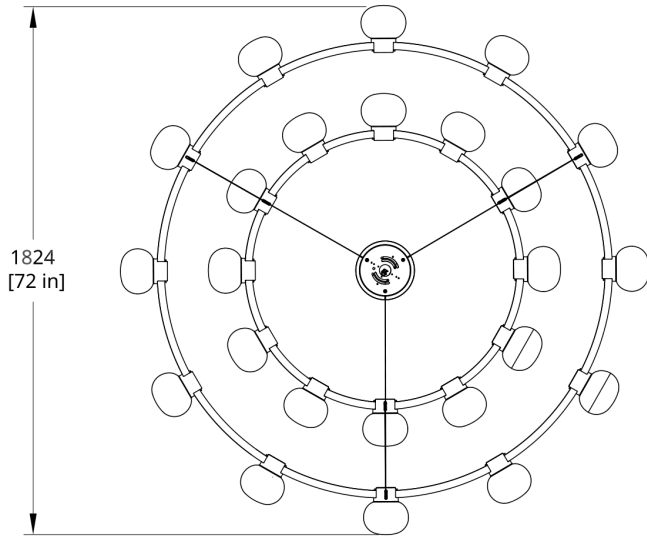

Drawings

C64-1212 Cinema Chandelier Dimension