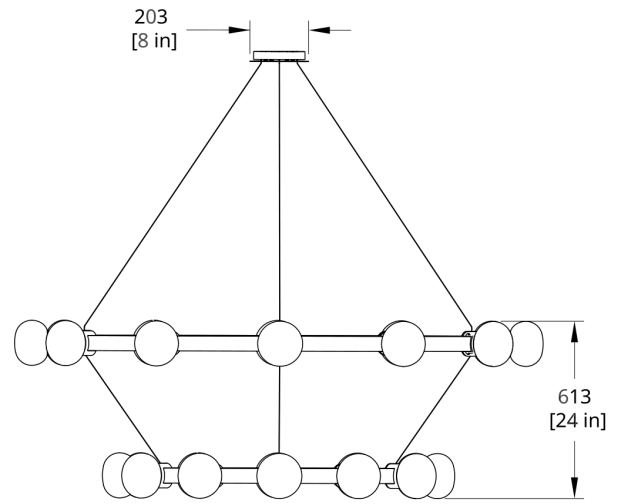

Drawings

C64-1212 Cinema Chandelier Dimension