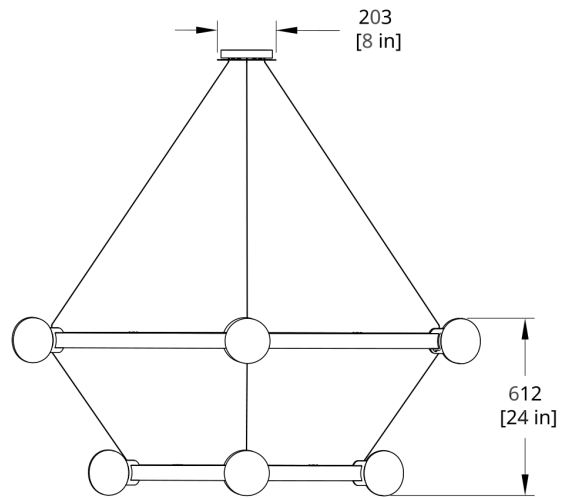

C64-66 Cinema Chandelier Dimension