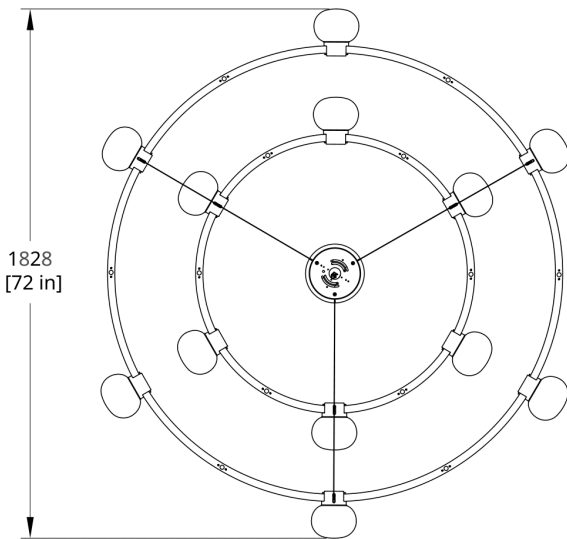

C64-66 Cinema Chandelier Dimension