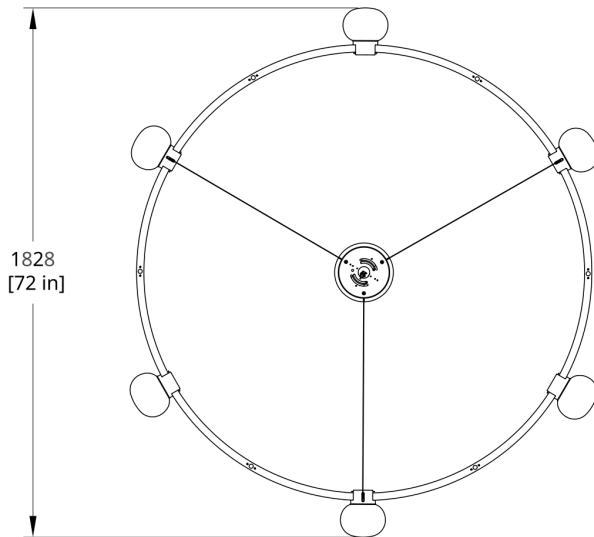

MATERIALS

Steel frame with satin opal globes

PERFORMANCE

6 Globes 1550 lm | 12 Globes 3100 lm

Power Consumption for 6 Globes 54W | 12 Globes 108W

90 CRI

LED LIFESPAN

50k hours

Standard 72" cable and white power cord. Standard Hang Height 66". Minimum Hang Height 6".

Cord/cable extension available (up to 150"). Field trimmable

PRODUCT DIMENSIONS

72 ØD x 6 in

DIMENSIONAL WEIGHT

223 lbs

Drawings

C6-12 Cinema Chandelier Dimension

C6-6 Cinema Chandelier Dimension