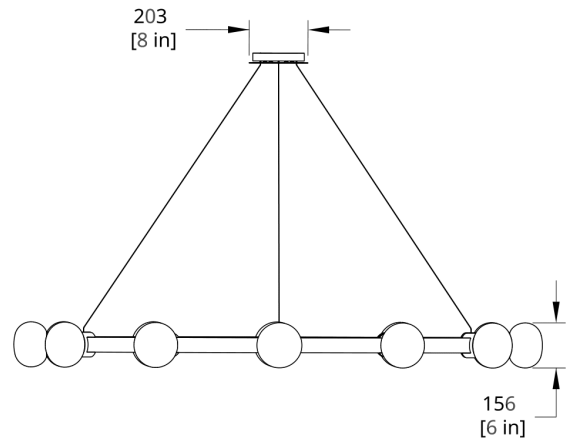

Drawings

C6-12 Cinema Chandelier Dimension