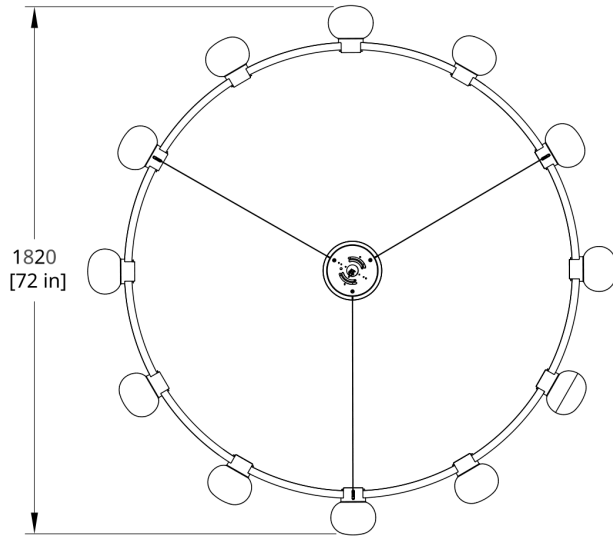

Drawings

C6-12 Cinema Chandelier Dimension