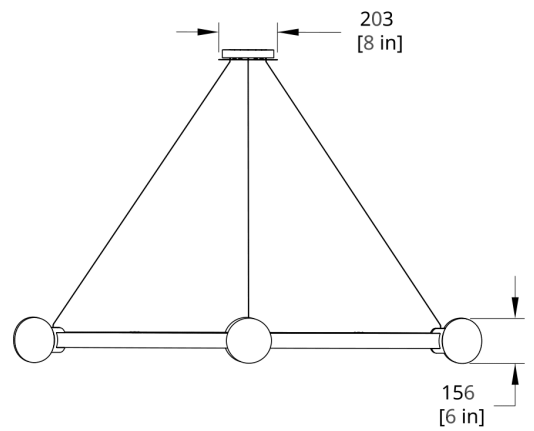

Standard 72" cable and white power cord. Standard Hang Height 66". Minimum Hang Height 6".

Cord/cable extension available (up to 150"). Field trimmable

PRODUCT DIMENSIONS

72 ØD x 6 in

DIMENSIONAL WEIGHT

223 lbs

Drawings

C6-12 Cinema Chandelier Dimension

C6-6 Cinema Chandelier Dimension