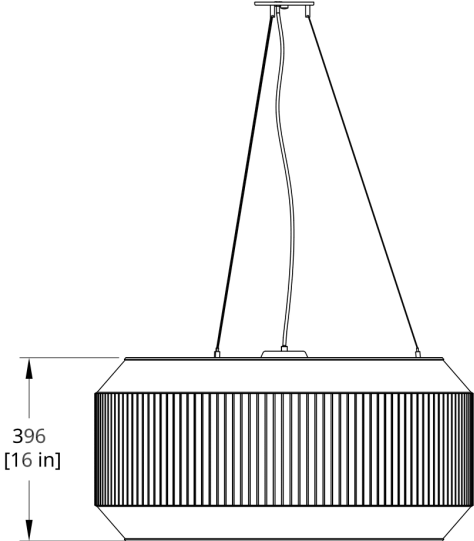

DESCRIPTION

The Delta are versatile pendants with its hybrid lampshade that combines the traditional box pleat untraditionally paired with tapered openings. The white version emanates a soft glow, while the black version, almost opaque and lined in a reflective gold, casts a more dramatic light.

MATERIALS

Fabric shade in black with opaque gold liner or white with translucent liner.

PERFORMANCE

565 lm

Power Consumption 12W

Luminaire Watts 12W

44 lm/W

90 CRI

Cord and cable extension available (up to 420"). Field trimmable

PRODUCT DIMENSIONS

32 dia x 16 in H

PRODUCT WEIGHT

8.5 lbs / 3.85 kg

DIMENSIONAL WEIGHT

YOUR PRODUCT CODE

DEL-VII- [] - [] - [] - [] - []

Drawings

DEL-VII Delta Pendant Dimension