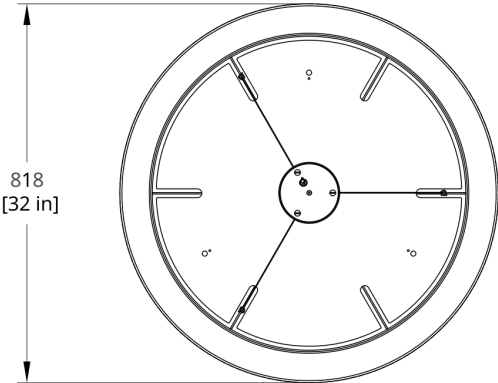

DESCRIPTION

The Delta are versatile pendants with its hybrid lampshade that combines the traditional box pleat untraditionally paired with tapered openings. The white version emanates a soft glow, while the black version, almost opaque and lined in a reflective gold, casts a more dramatic light.

Cord and cable extension available (up to 420"). Field trimmable

PRODUCT DIMENSIONS

32 dia x 16 in H

PRODUCT WEIGHT

8.5 lbs / 3.85 kg

DIMENSIONAL WEIGHT

YOUR PRODUCT CODE

DEL-VII- [] - [] - [] - [] - []

Specification Logic

SHADE FINISH

Black	B
White	W

COLOR TEMPERATURE

2700K (warm white)	27
3000K (soft white)	30
3500K (neutral white)	35

INPUT / CONTROL / POWER

110-120V Input TRIAC / ELV / 0-10V, 1% Dimming	120_TM_DEX
110-120V Input TRIAC Control 10% Dimming	120_TR_LINE
220-240V Input 0-10V, 1% Dimming	220_10_DEX
220-240V Input ELV Reverse Phase, 1% Dimming	220_ELV_DEX
220-240V Input TRIAC / Forward Phase, 1% Dimming	220_TR_DEX
110-277V Input 0-10V, 0.1% Dimming	277_10_DEX
110-277V Input DALI, 0.1% Dimming	277_DL_DEX

Drawings

DEL-VII Delta Pendant Dimension