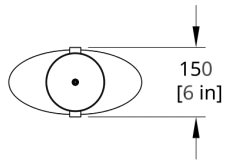

PRODUCT DIMENSIONS

8 x 6 x 17 in H

PRODUCT WEIGHT

9 lbs / 4.1 kg

DIMENSIONAL WEIGHT

9 lbs

YOUR PRODUCT CODE

GP- [] - [] - [] - [] - [] - [] - []

CANOPY COLOR

Black

CPYB

White

CPYW

Drawings

GP-10G Gala Pendant Small Globe Dimension

GP-20G Gala Pendant Long Globe Dimension