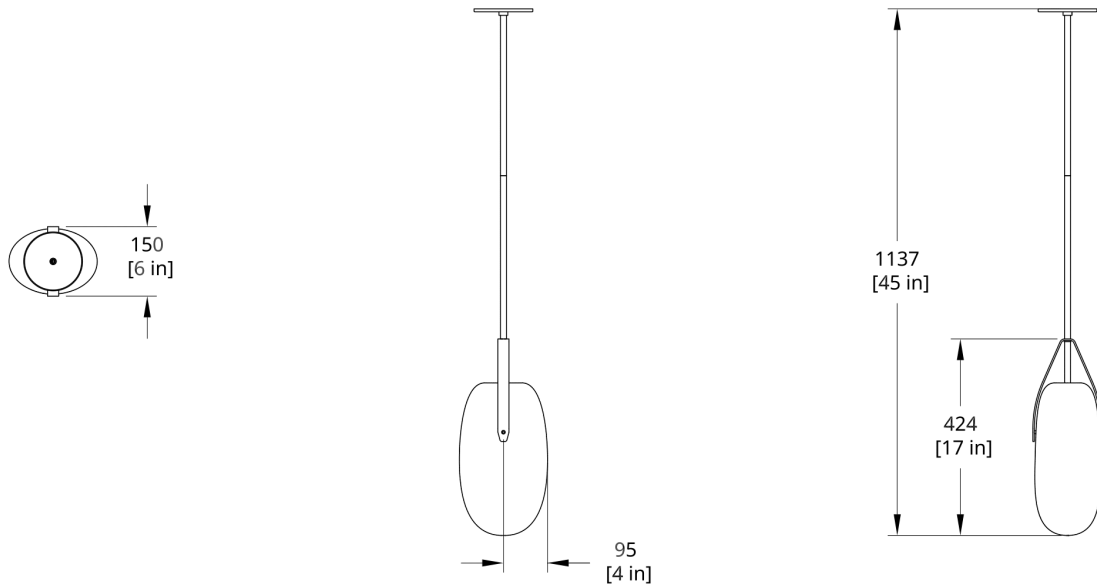

MATERIALS

Frosted glass globes, aluminum

PERFORMANCE

Estimate 430 lm

Power Consumption 9W

Luminaire Watts 9W

90 CRI

LED LIFESPAN

PRODUCT DIMENSIONS

8 x 6 x 17 in H

PRODUCT WEIGHT

9 lbs / 4.1 kg

DIMENSIONAL WEIGHT

9 lbs

YOUR PRODUCT CODE

GP- [] - [] - [] - [] - [] - [] - []

CANOPY COLOR

Black

CPYB

White

CPYW

Drawings

GP-10G Gala Pendant Small Globe Dimension

GP-20G Gala Pendant Long Globe Dimension

GP-30G Gala Pendant Large Globe Dimension