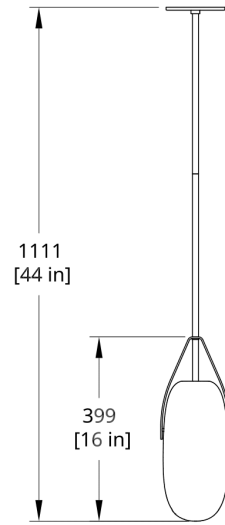

MATERIALS

Frosted glass globes, aluminum

PERFORMANCE

Estimate 430 lm

Power Consumption 9W

Luminaire Watts 9W

90 CRI

LED LIFESPAN

PRODUCT DIMENSIONS

8 x 6 x 17 in H

PRODUCT WEIGHT

9 lbs / 4.1 kg

DIMENSIONAL WEIGHT

9 lbs

YOUR PRODUCT CODE

GP- [] - [] - [] - [] - [] - [] - []

CANOPY COLOR

Black

CPYB

White

CPYW

Drawings

GP-10G Gala Pendant Small Globe Dimension

GP-20G Gala Pendant Long Globe Dimension

GP-30G Gala Pendant Large Globe Dimension