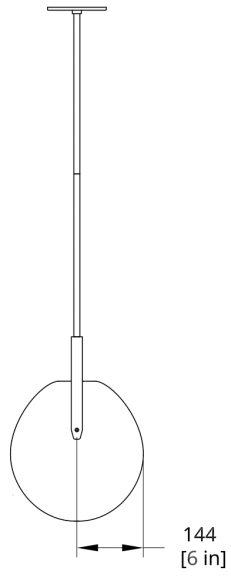

MATERIALS

Frosted glass globes, aluminum

PERFORMANCE

Estimate 430 lm

Power Consumption 9W

Luminaire Watts 9W

90 CRI

LED LIFESPAN

PRODUCT DIMENSIONS

8 x 6 x 17 in H

PRODUCT WEIGHT

9 lbs / 4.1 kg

DIMENSIONAL WEIGHT

9 lbs

YOUR PRODUCT CODE

GP- [] - [] - [] - [] - [] - [] - []

CANOPY COLOR

Black

CPYB

White

CPYW

Drawings

GP-10G Gala Pendant Small Globe Dimension

GP-20G Gala Pendant Long Globe Dimension

GP-30G Gala Pendant Large Globe Dimension