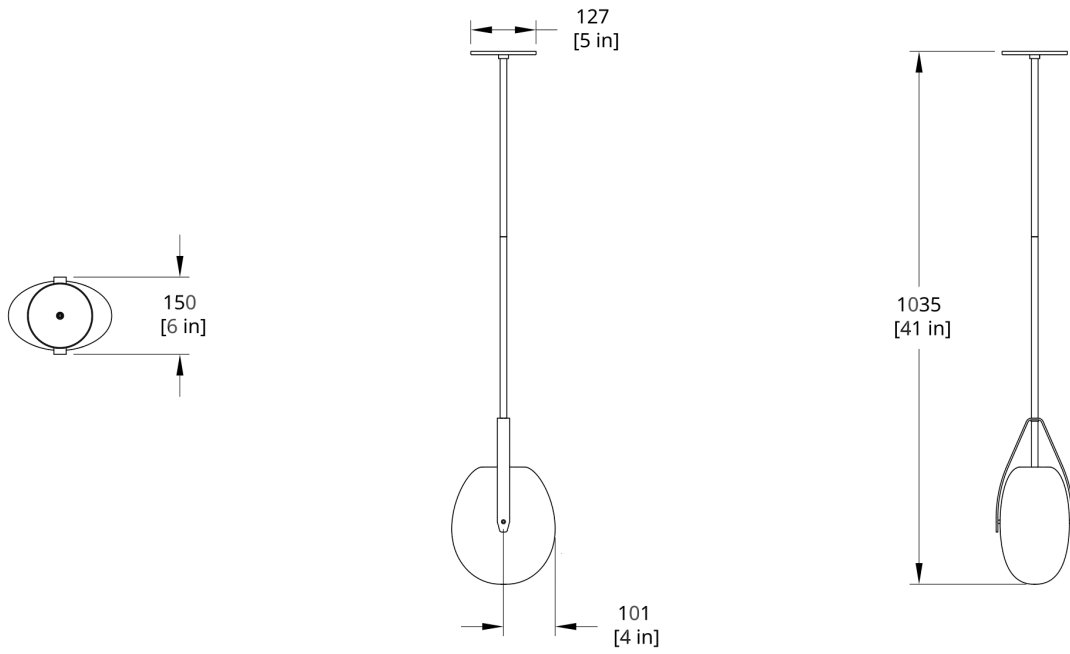

MATERIALS

Frosted glass globes, aluminum

PERFORMANCE

Estimate 430 lm

Power Consumption 9W

Luminaire Watts 9W

90 CRI

LED LIFESPAN

PRODUCT DIMENSIONS

8 x 6 x 17 in H

PRODUCT WEIGHT

9 lbs / 4.1 kg

DIMENSIONAL WEIGHT

9 lbs

YOUR PRODUCT CODE

GP- [] - [] - [] - [] - [] - [] - []

CANOPY COLOR

Black

CPYB

White

CPYW

Drawings

GP-10G Gala Pendant Small Globe Dimension

GP-20G Gala Pendant Long Globe Dimension

GP-30G Gala Pendant Large Globe Dimension