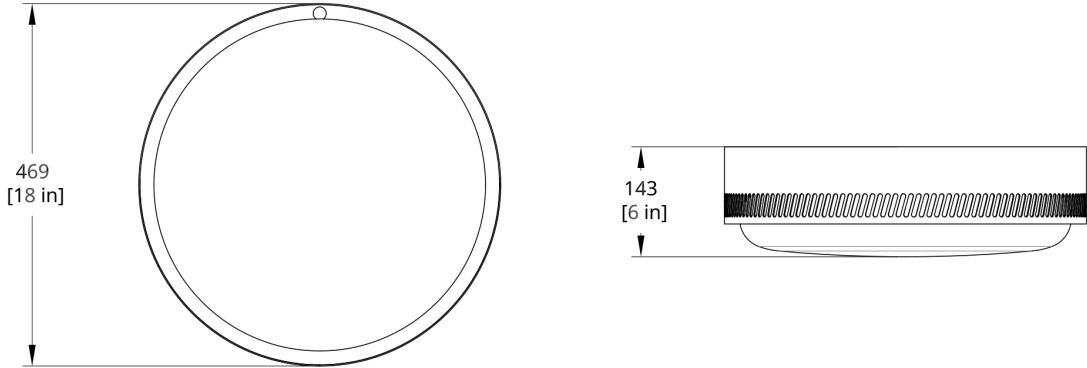

YOUR PRODUCT CODE

CTF-18- [ ] - [ ] - [ ] - [ ] - [ ]

Specification Logic

PRIMARY FINISH

Matte White Fine Texture	PC20
Silk Grey	PC25
Ochre Yellow	PC26
Matte Black	PC30
Vermillion	PC42
Custom Powder Coat	PCXX

COLOR TEMPERATURE

2200K (candle light)	22
2700K (warm white)	27
3000K (soft white)	30
3500K (neutral white)	35
4000K (cool white)	40

INPUT / CONTROL / POWER

110-277V Input 0-10V, 0.1% Dimming	277_10_DIN
110-277V Input DALI, 0.1% Dimming	277_DL_DIN
110-277V Input TRIAC, 1% Dimming	277_TR_DIN

Drawings

CTF-18 Centro Flush Mount Dimension