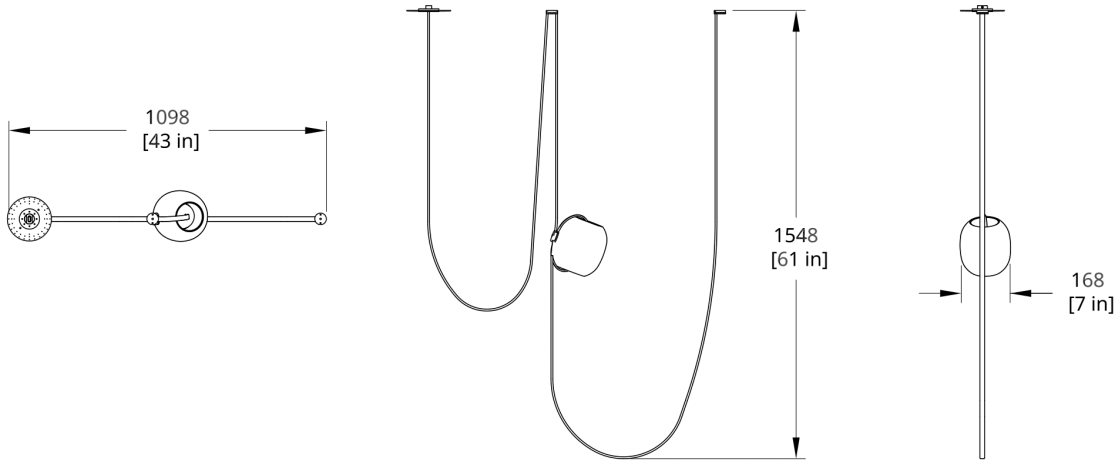

COLOR TEMPERATURE

2700K (warm white)	27
3000K (soft white)	30
3500K (neutral white)	35

INPUT / CONTROL / POWER

110-120V Input Triac, 1% dimming	120_TR_DEX
220-240V Input 0-10V, 1% dimming	220_10_DEX
220-240V Input ELV Reverse Phase, 1% dimming	220_ELV_DEX
220-240V Input Triac / Forward Phase, 1% dimming	220_TR_DEX
110-277V Input 0-10V, 0.1% dimming	277_10_DEX
110-277V Input Dali, 0.1% dimming	277_DL_DEX

Drawings

VS-1 Vitis Chandelier Dimension