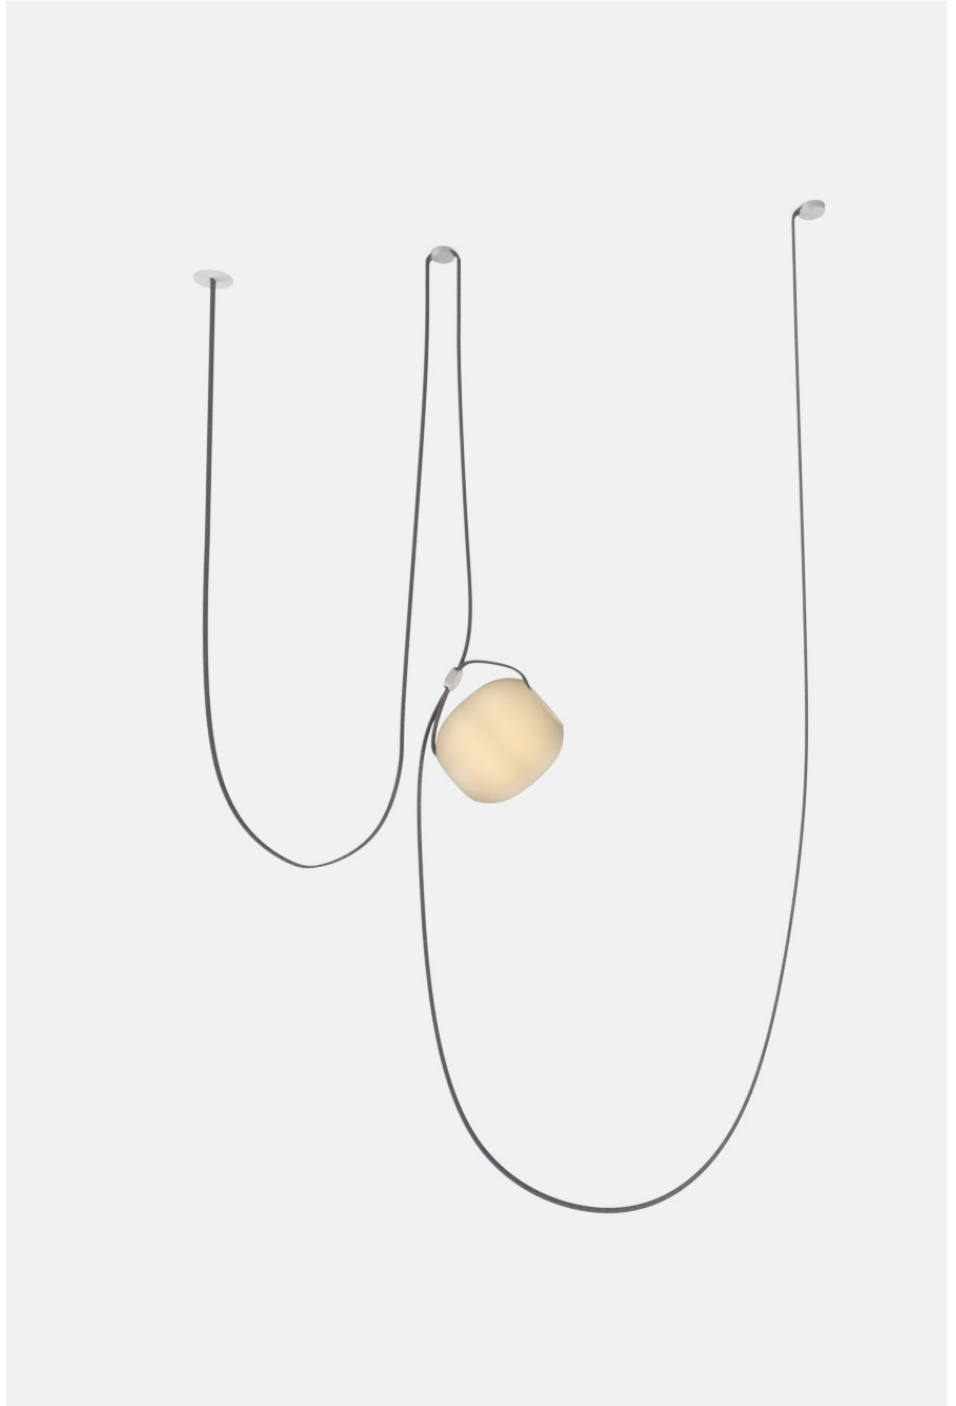

Vitis 1

Chandeliers

50 Greene St
New York NY 10013
T +1 212 388 1621
sales@rbw.com

For 2D & 3D drawings of all products, including CAD, Revit and IES files, please visit rbw.com

Generate Date: Tue Dec 28 2021