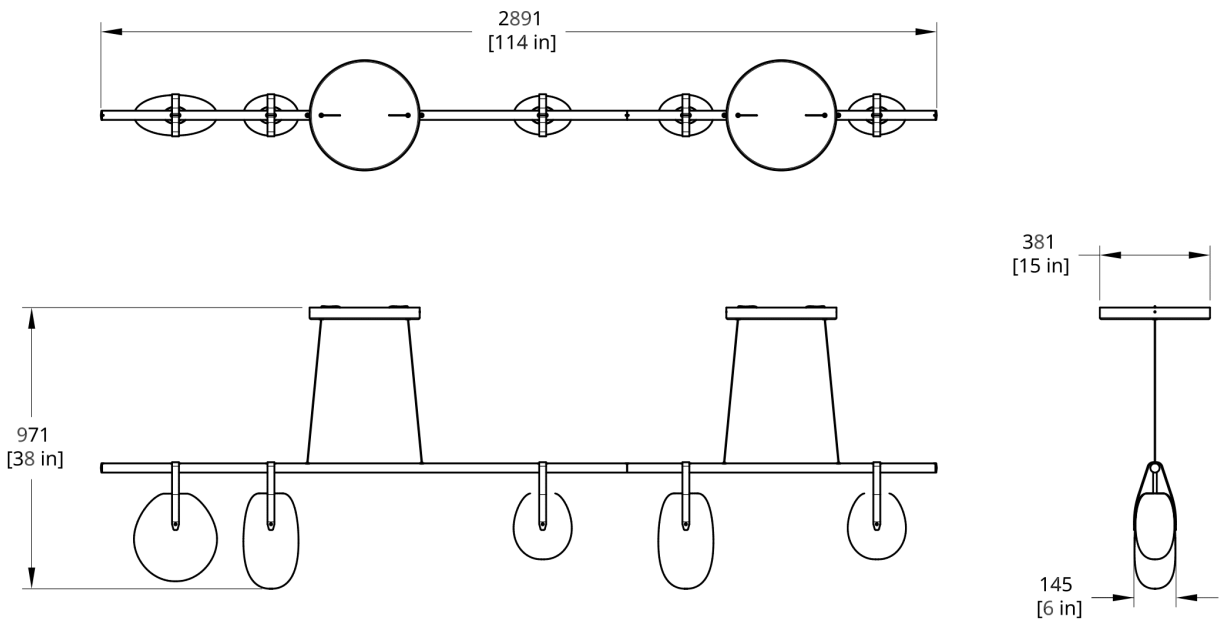

50k hours

CERTIFICATION

UL Listed

Suitable for Damp Locations

**SUSPENSION**

Black or white 15" round flat canopy

Standard 120" cable. Recommended Hang Height 114". Minimum Hang Height 12"

Cable extension available (up to 200"). Field trimmable

PRODUCT DIMENSIONS

114 L x 6 W x 17" H

PRODUCT WEIGHT

38 lbs / 17.2 kg

DIMENSIONAL WEIGHT

214 lbs

YOUR PRODUCT CODE

GC-114- [] - [] - [] - [] - [] - [] - []

CANOPY COLOR

Black

CPYB

White

CPYW

Drawings

GC-114-10G Gala 114" Chandelier Dimension

GC-114-20G Gala 114" Chandelier Dimension