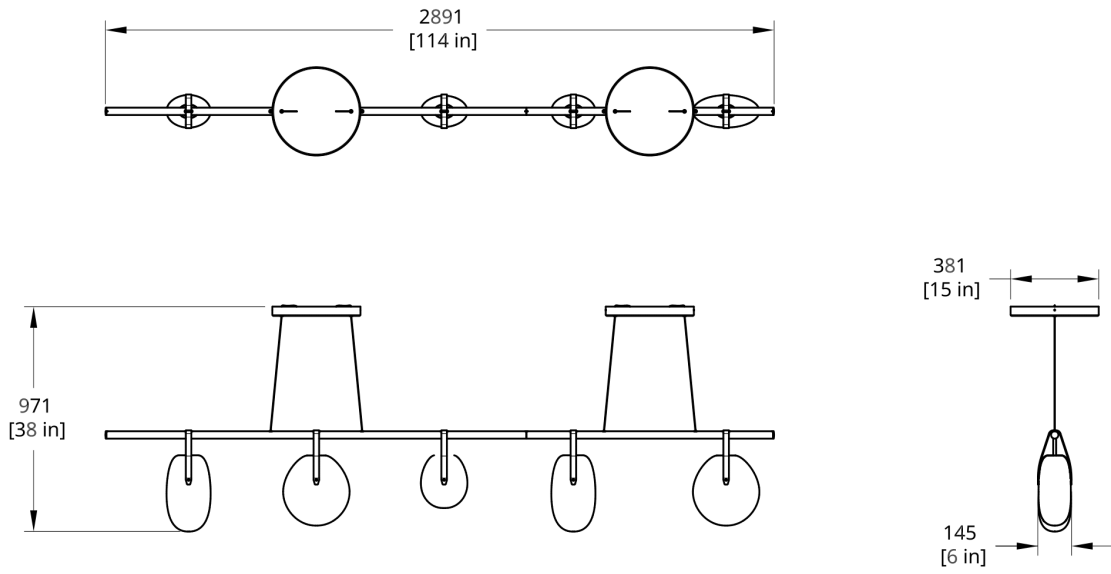

50k hours

CERTIFICATION

UL Listed

Suitable for Damp Locations

**SUSPENSION**

Black or white 15" round flat canopy

Standard 120" cable. Recommended Hang Height 114". Minimum Hang Height 12"

Cable extension available (up to 200"). Field trimmable

PRODUCT DIMENSIONS

114 L x 6 W x 17" H

PRODUCT WEIGHT

38 lbs / 17.2 kg

DIMENSIONAL WEIGHT

214 lbs

YOUR PRODUCT CODE

GC-114- [] - [] - [] - [] - [] - [] - []

CANOPY COLOR

Black

CPYB

White

CPYW

Drawings

GC-114-10G Gala 114" Chandelier Dimension

GC-114-20G Gala 114" Chandelier Dimension