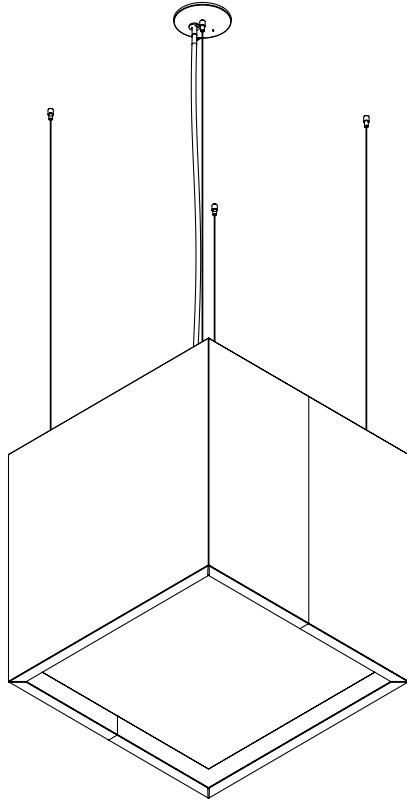

QUICK SHIP: BLOCK

**SABIN QUICK SHIP OFFERS
MADE-TO-ORDER,
CUSTOMIZABLE ACOUSTIC
LIGHTING FIXTURES TO
HELP ENSURE THAT TIME
SENSITIVE PROJECTS ARE
COMPLETED ON SCHEDULE.**

Order as individual units or select one of our pre-designed clusters as an attractive, ready-made design solution for your project. Quick Ship products are available with all of our customizable color and trim options.

QUICK SHIP: BLOCK INDIVIDUAL UNITS

QUICK SHIP: BLOCK INDIVIDUAL UNITS are available in multiple sizes in both lit and unlit options, standard or trimmed.

*Example of Individual Block Unit

PLAN

ELEVATION 1

ELEVATION 2

PRICING: BLOCK UNITS

INDIVIDUAL UNITS - LIT

W X L X H

- 13"X13"X12"
- 13"X13"X30"
- 13"X24"X12"
- 13"X48"X20"
- 24"X24"X12"
- 24"X24"X24"
- 24"X48"X30"

INDIVIDUAL UNITS - UNLIT

W X L X H

- 13"X13"X12"
- 13"X13"X30"
- 13"X24"X12"
- 13"X48"X20"
- 24"X24"X12"
- 24"X24"X24"
- 24"X48"X30"

QUICK SHIP: BLOCK CLUSTER 1 is available in four options, with variations of lit and unlit.

PRICING: CLUSTER 1

CLUSTER 1A — ALL LIT	CLUSTER 1B — X LIT
W X L X H 24"X24"X24" (X) 13"X24"X12" (Y) 13"X13"X12" (Z)	W X L X H 24"X24"X24" (X) 13"X24"X12" (Y) 13"X13"X12" (Z)
CLUSTER 1C — Y LIT	CLUSTER 1D — X/Y LIT
W X L X H 24"X24"X24" (X) 13"X24"X12" (Y) 13"X13"X12" (Z)	W X L X H 24"X24"X24" (X) 13"X24"X12" (Y) 13"X13"X12" (Z)